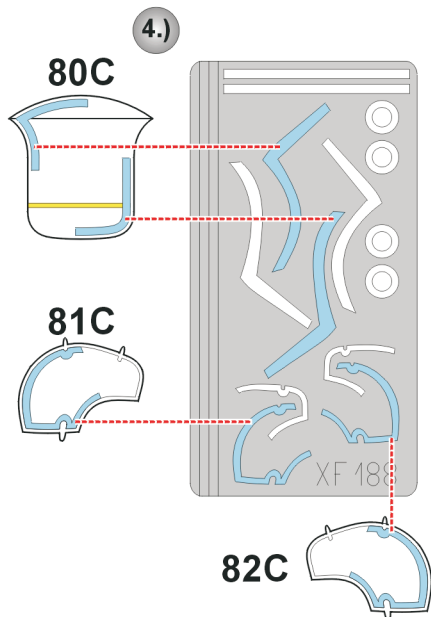

eduard
Express Mask

OH-13 Sioux

The die-cut mask for accurate canopy frame painting of the
Italeri 1/48 KIT

XF 188

LIQUID MASK

LIQUID MASK ■

LIQUID MASK ■