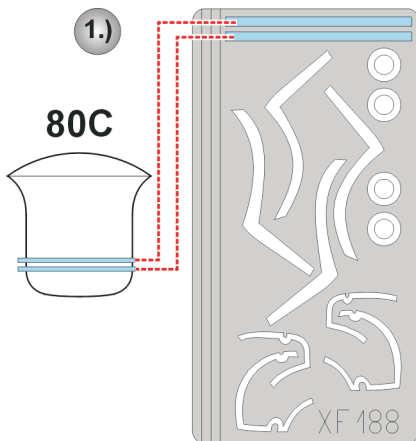

eduard
Express Mask

OH-13 Sioux

The die-cut mask for accurate canopy frame painting of the
Italeri 1/48 KIT

XF 188

LIQUID MASK

LIQUID MASK ■

LIQUID MASK ■