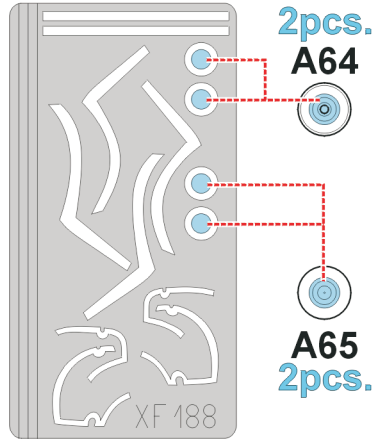

eduard
Express Mask

OH-13 Sioux

The die-cut mask for accurate canopy frame painting of the
Italeri 1/48 KIT

XF 188

LIQUID MASK

LIQUID MASK ■

LIQUID MASK ■