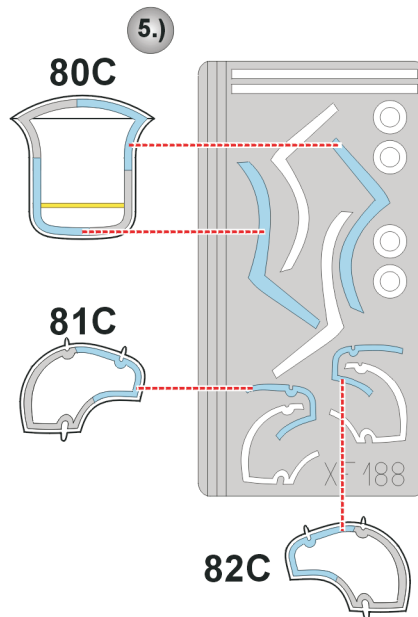

eduard
Express Mask

OH-13 Sioux

The die-cut mask for accurate canopy frame painting of the
Italeri 1/48 KIT

XF 188

LIQUID MASK

LIQUID MASK ■

LIQUID MASK ■