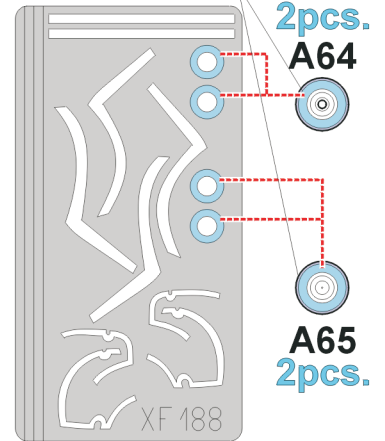

eduard
Express Mask

OH-13 Sioux

The die-cut mask for accurate canopy frame painting of the
Italeri 1/48 KIT

XF 188

LIQUID MASK

LIQUID MASK ■

LIQUID MASK ■