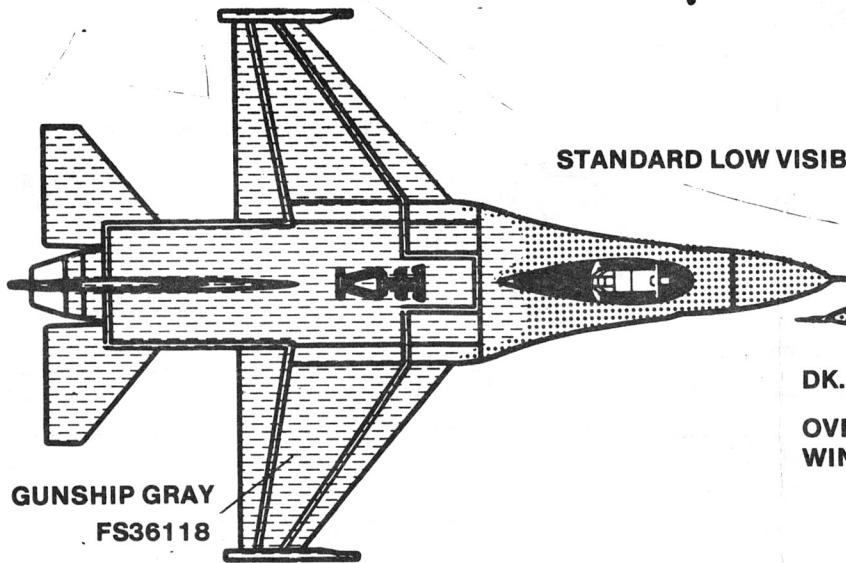

STARBOARD SIDE SSGT CHUCK DUNNING

STARBOARD SIDE

HL
 AF 81 739

BLACK WIDOWS

MICROSCALE DECAL NUMBER 48-297
F-16s 50th TFW, 474th TFW & 388th TFW

STANDARD DATA PLACEMENT
PSO - PORT SIDE ONLY
SSO - STANDARD SIDE ONLY