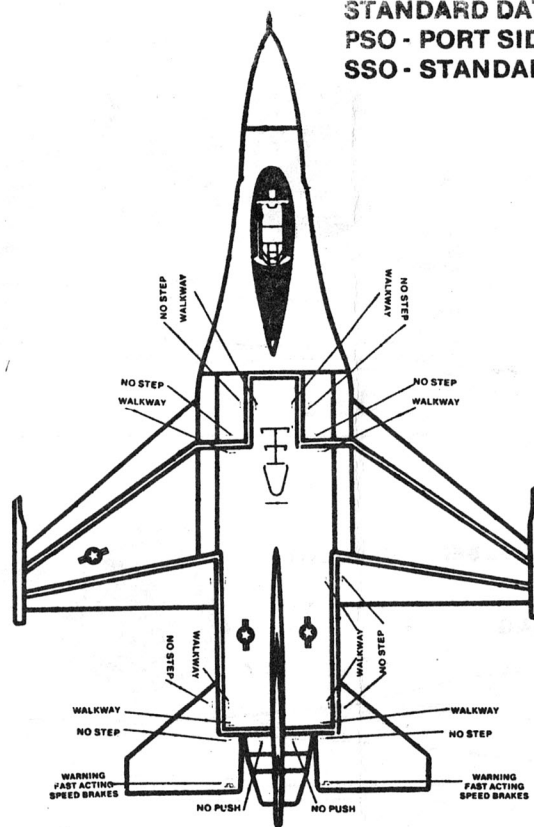

STARBOARD SIDE SSGT CHUCK DUNNING

STARBOARD SIDE

HL
 AF 81 739

BLACK WIDOWS

MICROSCALE DECAL NUMBER 48-297
F-16s 50th TFW, 474th TFW & 388th TFW

STANDARD DATA PLACEMENT
PSO - PORT SIDE ONLY
SSO - STANDARD SIDE ONLY