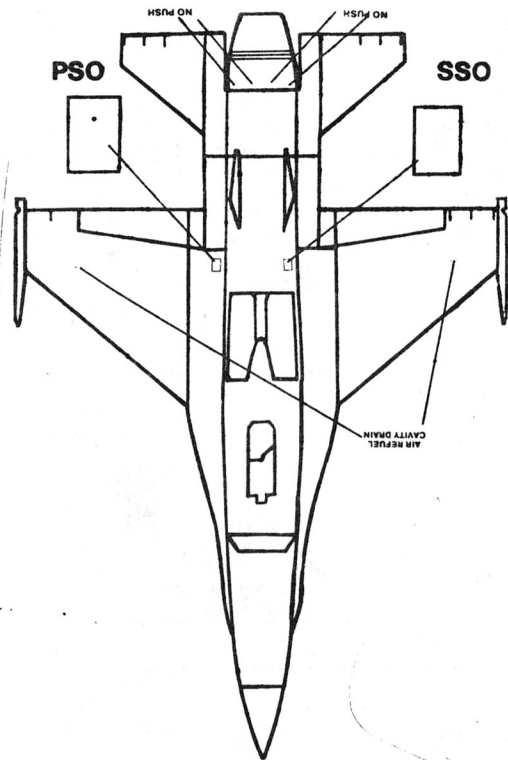

STARBOARD SIDE SSGT CHUCK DUNNING

STARBOARD SIDE

HL
 AF 81 739

BLACK WIDOWS

MICROSCALE DECAL NUMBER 48-297
F-16s 50th TFW, 474th TFW & 388th TFW

STANDARD DATA PLACEMENT
PSO - PORT SIDE ONLY
SSO - STANDARD SIDE ONLY