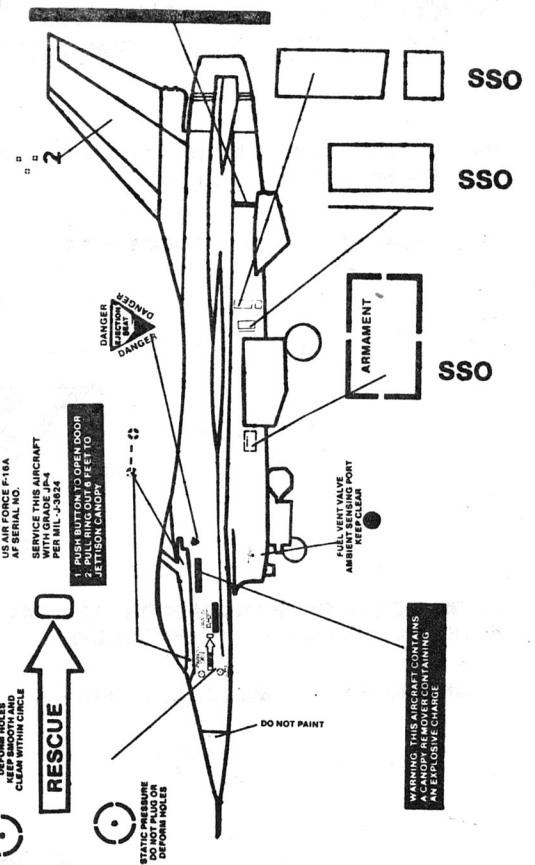

STARBOARD SIDE SSGT CHUCK DUNNING

STARBOARD SIDE

HL
 AF 81 739

BLACK WIDOWS

MICROSCALE DECAL NUMBER 48-297
F-16s 50th TFW, 474th TFW & 388th TFW

STANDARD DATA PLACEMENT
PSO - PORT SIDE ONLY
SSO - STANDARD SIDE ONLY