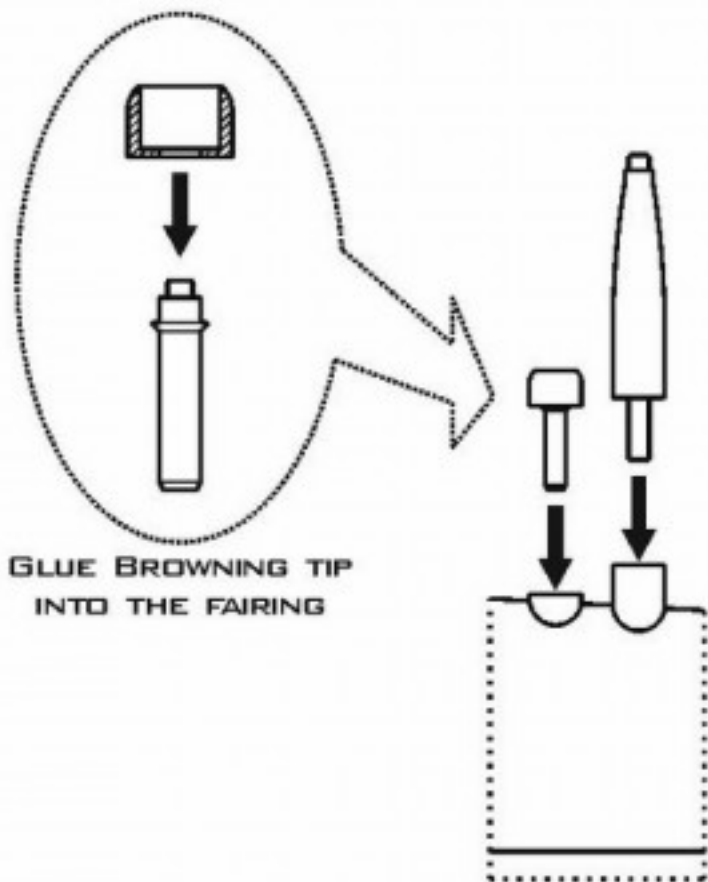

1:48
AIR MASTER SERIES
AM-48-103

SPITFIRE MK.IXe/XVIE
LATE VERSION (ROUNDED FAIRINGS)
HISPANO 20MM & BROWNING .50CAL
(FIT TO EDUARD)

SPITFIRE MKIXE/XVIE PÓŹNY - ZAOKRĄGLONA OSŁONA

SET INCLUDES
ZESTAW ZAWIERA

INSTRUCTION
INSTRUKCJA

REPLACE PLASTIC PARTS IN WINGS:

G40 - BROWNING IN FAIRINGS
(INNER POSITION)

G73 - HISPANO IN FAIRINGS
(OUTER POSITION)

NOTICE!

EARLY TYPE OF THE
SPITFIRE E WING WITH
CONICAL CANNON FAIRINGS IS
AVAILABLE IN OUR SET:

AM-48-102
SPITFIRE MK.IXe/XVIE
(EARLY VERSION)

INSERT THE METAL PARTS USING CYANOACRYLATE ADHESIVES.

METALOWE CZĘŚCI WKLEJAĆ, UŻYWAJĄC KLEJU CYJANOAKRYLOWEGO (NP. SUPER GLUE).

WWW.MASTER-MODEL.PL

©COPYRIGHT 2015, MASTER - PIOTR CZERKASOW
DESIGNED AND PRODUCED IN POLAND