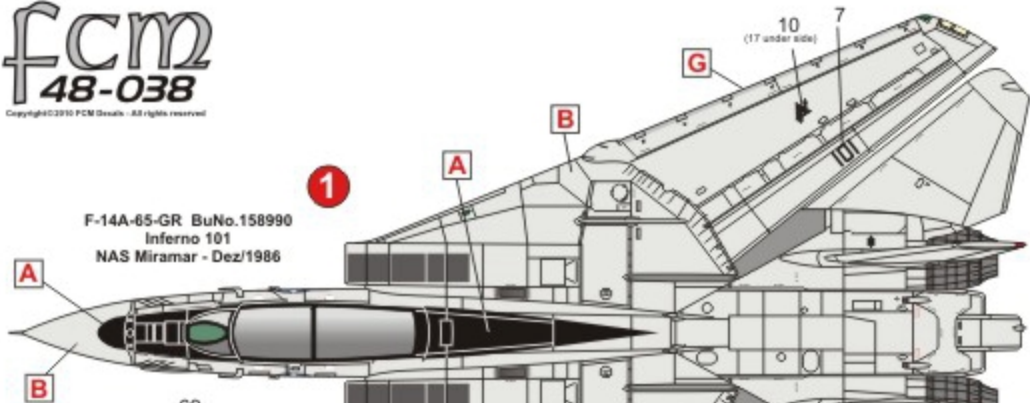

F-14A-65-GR BuNo.158990
Inferno 101
NAS Miramar - Dez/1986