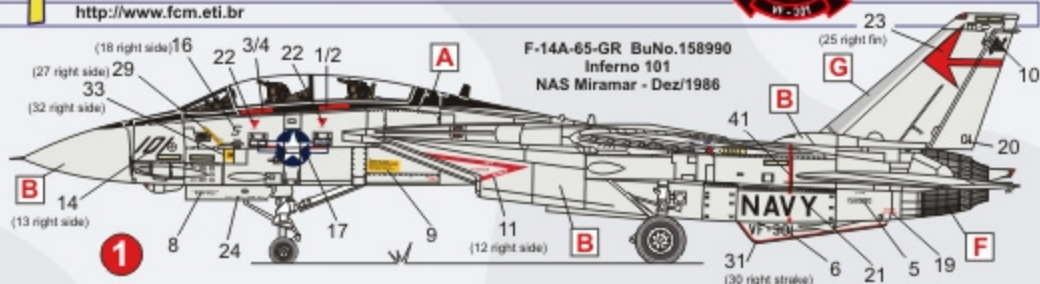

<http://www.fcm.eti.br>

Special thanks to Commander Jan C. Jacobs (USNR/Ret) for his support with photos and detailed information about VF-301. Without which this decal sheet would not have been possible.