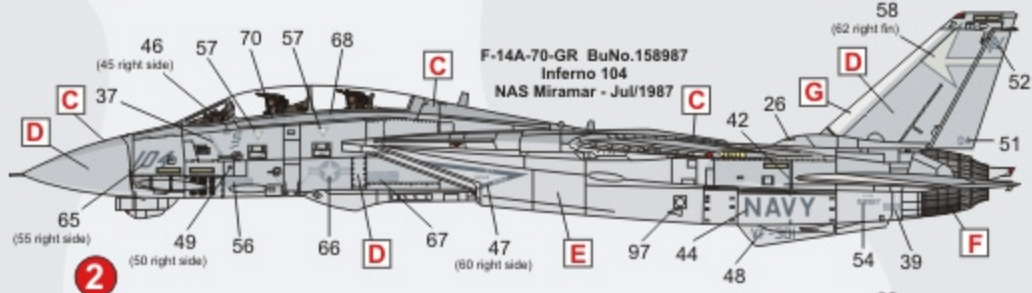

<http://www.fcm.eti.br>

Special thanks to Commander Jan C. Jacobs (USNR/Ret) for his support with photos and detailed information about VF-301. Without which this decal sheet would not have been possible.