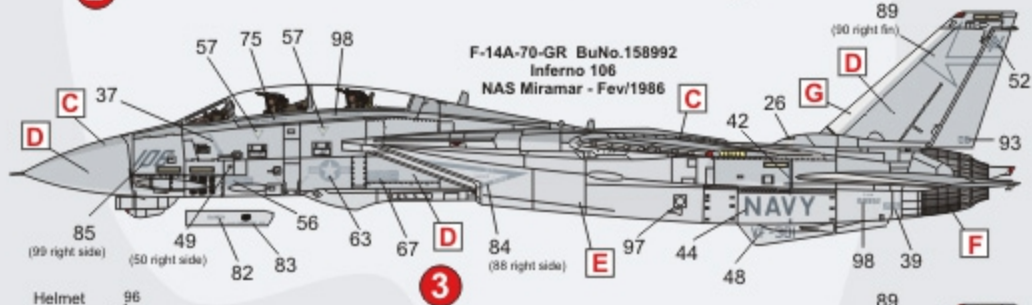

<http://www.fcm.eti.br>

Special thanks to Commander Jan C. Jacobs (USNR/Ret) for his support with photos and detailed information about VF-301. Without which this decal sheet would not have been possible.