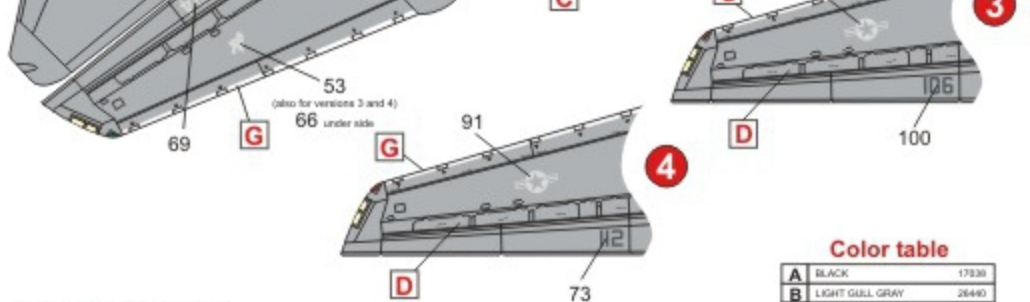

Artwork: Felipe C. Miranda

**F-14A-65-GR BuNo.158990**  
**Inferno 101**  
**NAS Miramar - Dez/1986**

**F-14A-70-GR BuNo.158987**  
**Inferno 104**  
**NAS Miramar - Jul/1987**

53  
 (also for versions 3 and 4)  
 66 under side