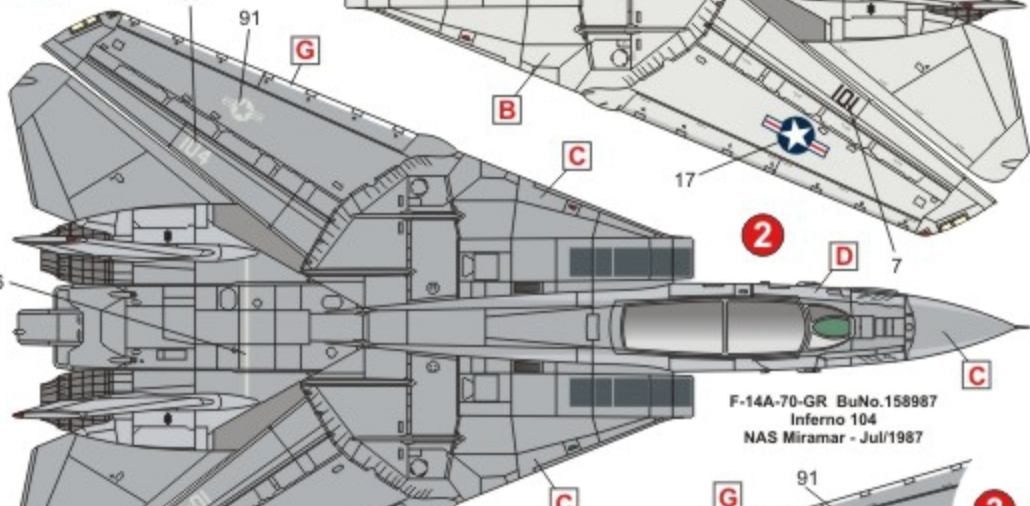

F-14A-70-GR BuNo.158987
Inferno 104
NAS Miramar - Jul/1987