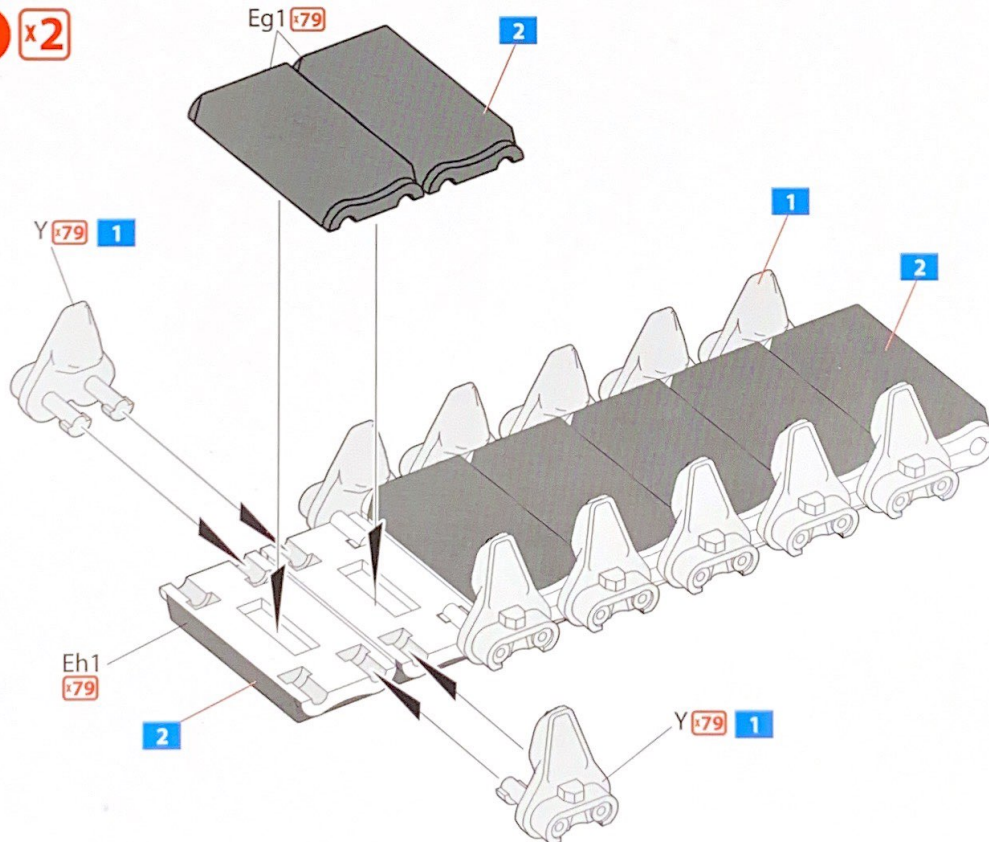

T41 WORKABLE TRACK LINK SET

1:35
35322

PARTS

Eg x6

Y x14

COMPATIBLE WITH TANKS:

- M3 Lee
- M3A1 Lee
- M3A2 Lee
- M3A3 Lee Early
- M3A4 Lee Early
- M3A5 Lee Early
- M7 Priest Howitzer
- M4 Sherman Early
- M4A1 Sherman
- M31 Armored Recovery Vehicle

Eh x6

INSTRUCTION

Each track links contains 79 tracks

1 x2

Nr	Color/Цвет	Vallejo	Mr. Color	Life Color	Tamiya	AK	Mission Models	Hataka	AMMO MIG	Название цвета	Color name
01		70.863	078	LC-076	XF-84	RC-015	MMM-001	106	A.MIG-0045	Вороненный металл	Gun Metal
02		70.950	033	LC-002	XF-01	RC-001	MMP-047	041	A.MIG-0046	Черный	Black