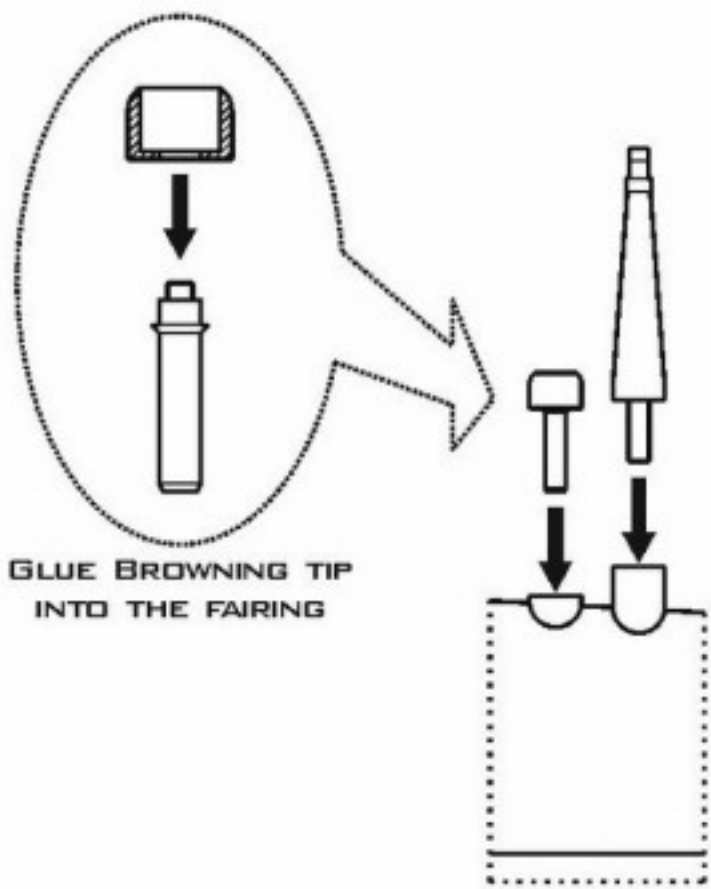

1:48
 AIR MASTER SERIES
AM-48-102

SPITFIRE MK.IXe/XVIE
 EARLY VERSION (CONICAL FAIRINGS)
 HISPANO 20MM & BROWNING .50CAL
 (FIT TO EDUARD)
 SPITFIRE MK.IXe/XVIE Wczesny - Stożkowa Osłona

SET INCLUDES
 ZESTAW ZAWIERA

INSTRUCTION
 INSTRUKCJA

REPLACE PLASTIC PARTS IN WINGS:

G40 - BROWNING IN FAIRINGS (INNER POSITION)

G73 - HISPANO IN FAIRINGS (OUTER POSITION)

NOTICE!

LATE TYPE OF THE SPITFIRE E WING WITH ROUNDED CANNON FAIRINGS IS AVAILABLE IN OUR SET:

AM-48-103
SPITFIRE MK.IXe/XVIE
 (LATE VERSION)

INSERT THE METAL PARTS USING CYANOACRYLATE ADHESIVES.

METALOWE CZĘŚCI WKLEJAĆ, UŻYWAJĄC KLEJU CYJANOKRYLOWEGO (NP. SUPER GLUE).

WWW.MASTER-MODEL.PL
 ©COPYRIGHT 2015, MASTER - PIOTR CZERKASOW
 DESIGNED AND PRODUCED IN POLAND