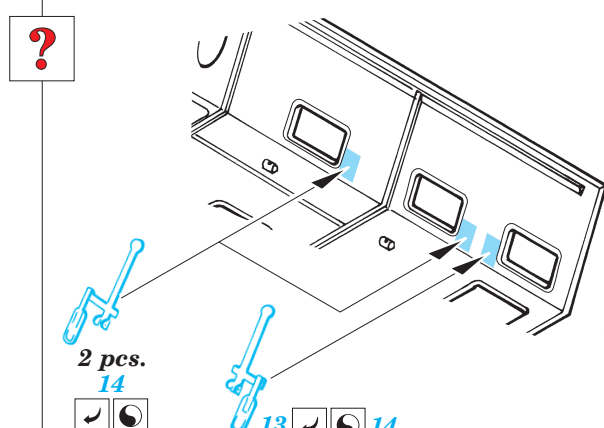

Kit part 14

25

Kit part 7

28

References : Steel Masters No.52

Look for ~~Express~~ Mask XT 056 and detail set Eduard 35 535 for 1/35 VAB (not included in this set)