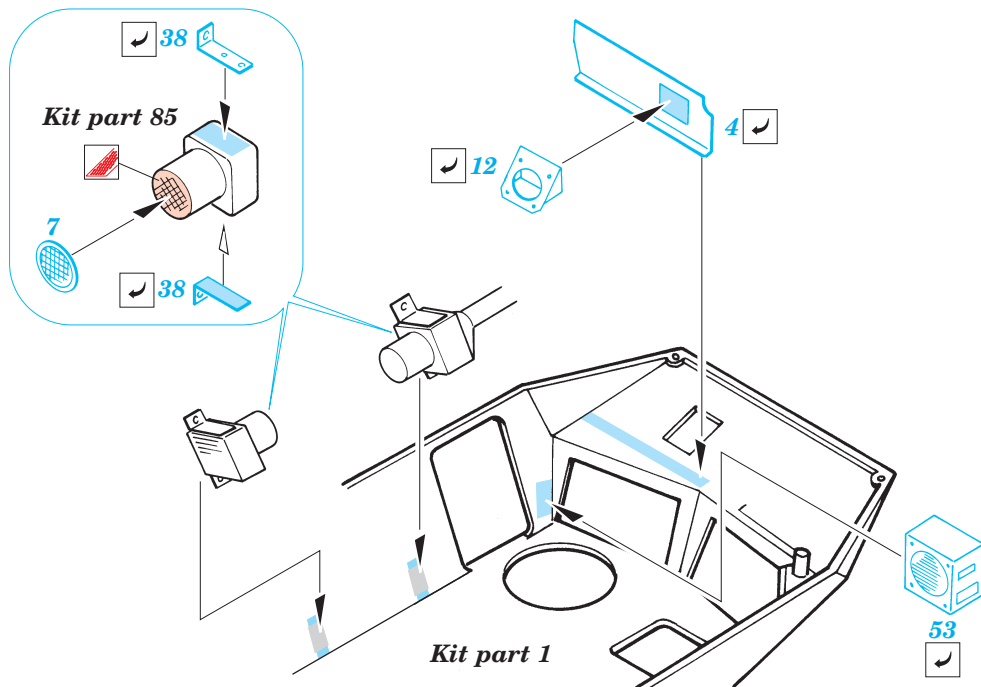

Kit part 72

Kit part 71

Kit part 2

Kit part 61

Kit part 6

Kit part 2

Kit part 85

Print ?
Film

Kit part 14

25

Kit part 7

28

References : Steel Masters No.52

Look for ~~Express~~ Mask XT 056 and detail set Eduard 35 535 for 1/35 VAB (not included in this set)