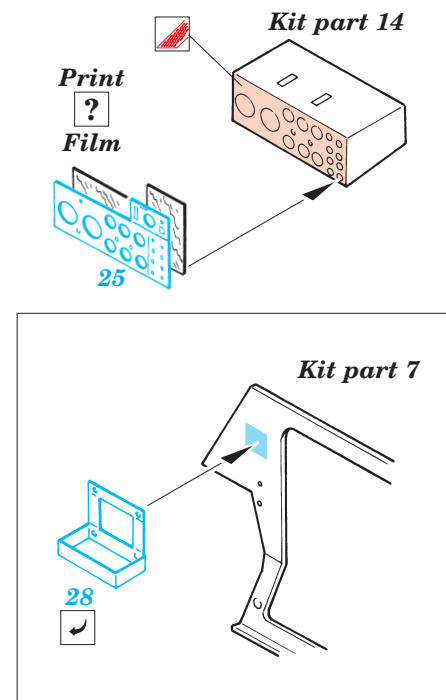

Film

Print

ORIGINAL KIT PARTS
PŮVODNÍ DÍLY STAVEBNICE

PHOTO-ETCHED PARTS
LEPTANÉ DÍLY

PARTS TO BE REMOVED
DÍLY K ODSTRANĚNÍ

FILL
TMELIT

Kit part 15

Kit part 70

Kit part 72

Kit part 71

Kit part 2

Kit part 61

Kit part 6

Kit part 2

Kit part 85

Print ?
Film

Kit part 14

25

Kit part 7

28

References : Steel Masters No.52

Look for ~~Express~~ Mask XT 056 and detail set Eduard 35 535 for 1/35 VAB (not included in this set)