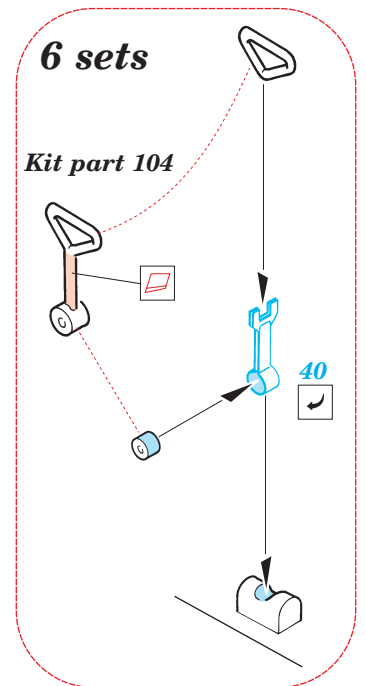

Film

Print

ORIGINAL KIT PARTS
PŮVODNÍ DÍLY STAVEBNICE

PHOTO-ETCHED PARTS
LEPTANÉ DÍLY

PARTS TO BE REMOVED
DÍLY K ODSTRANĚNÍ

FILL
TMELIT

Kit part 15

Kit part 70

Kit part 72

Kit part 71

Kit part 2

Kit part 61

Kit part 6

Kit part 2

Kit part 85

Print ?
Film

Kit part 14

25

Kit part 7

28

References : Steel Masters No.52

Look for ~~Express~~ Mask XT 056 and detail set Eduard 35 535 for 1/35 VAB (not included in this set)