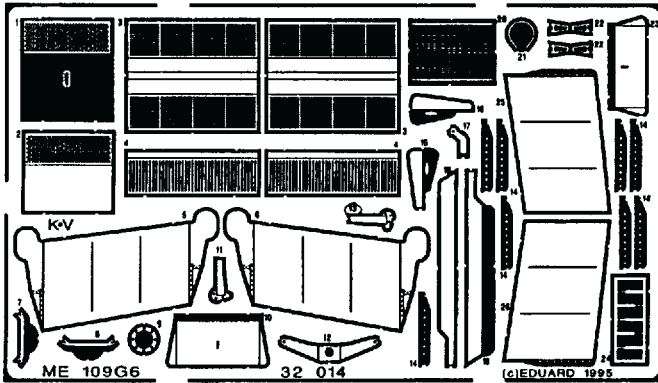

ME 109G-6 exterior

1/32 scale detail set for Revell kit

32 014

-  OPPOSITE SIDE
-  REMOVE
-  REPLACE