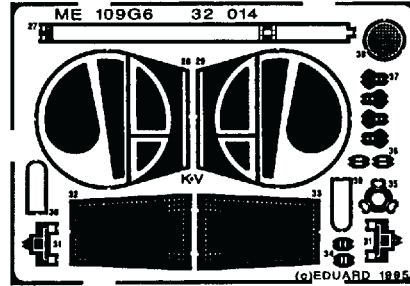

ME 109G-6 exterior

1/32 scale detail set for Revell kit

32 014

-  OPPOSITE SIDE
-  REMOVE
-  REPLACE