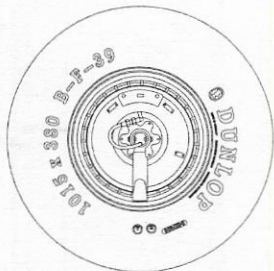

1/72

MADE IN UKRAINE

RESKIT™

ACCESSORIES
FOR SCALE PLASTIC KITS

RS72-0332

Do-335 B Pfeil wheels set
(weighted) (RS72-0332)

4

RESIN PARTS
FOR SCALE PLASTIC KITS

DO-335B PFEIL
WHEELS SET

INSTRUCTION **RS72-0332**

CORRECT WHEEL POSITION

LEFT WHEEL

RIGHT WHEEL

FRONT WHEEL

general issues: info@reskit.com.ua / claim resolution: claims@reskit.com.ua

WWW.RESKIT.COM.UA