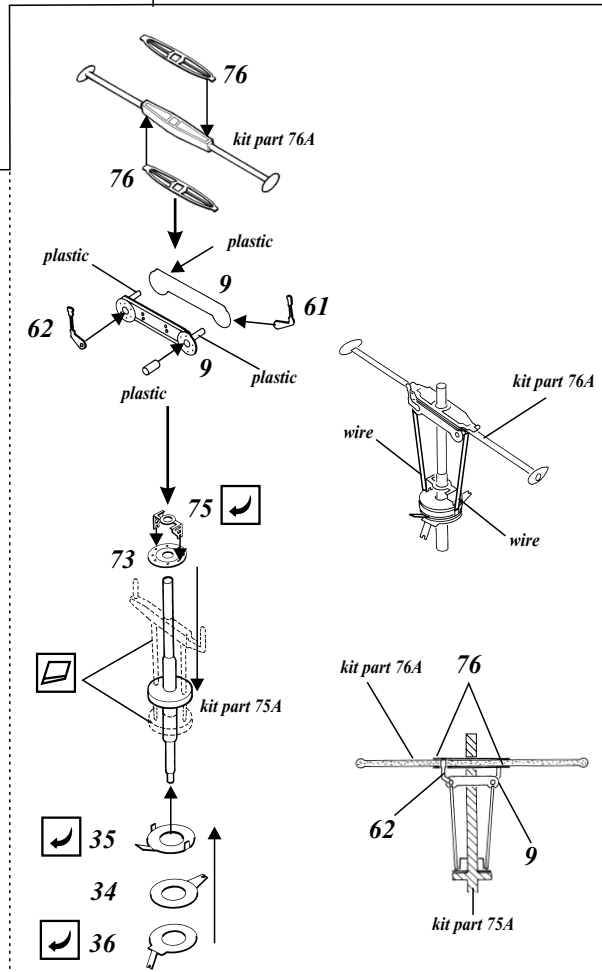

# OH-13 Sioux

1/48 scale detail set for Italeri kit

48 309

- OPPOSITE SIDE
- REMOVE
- BEND
- REPLACE
- GRIND
- OPTION

## B TAIL ROTOR

## C ENGINE + MAIN ROTOR

**D** FUSELAGE

**E** UNDERCARRIAGE

**F** FUEL TANKS

**G** EXTERNAL PARTS