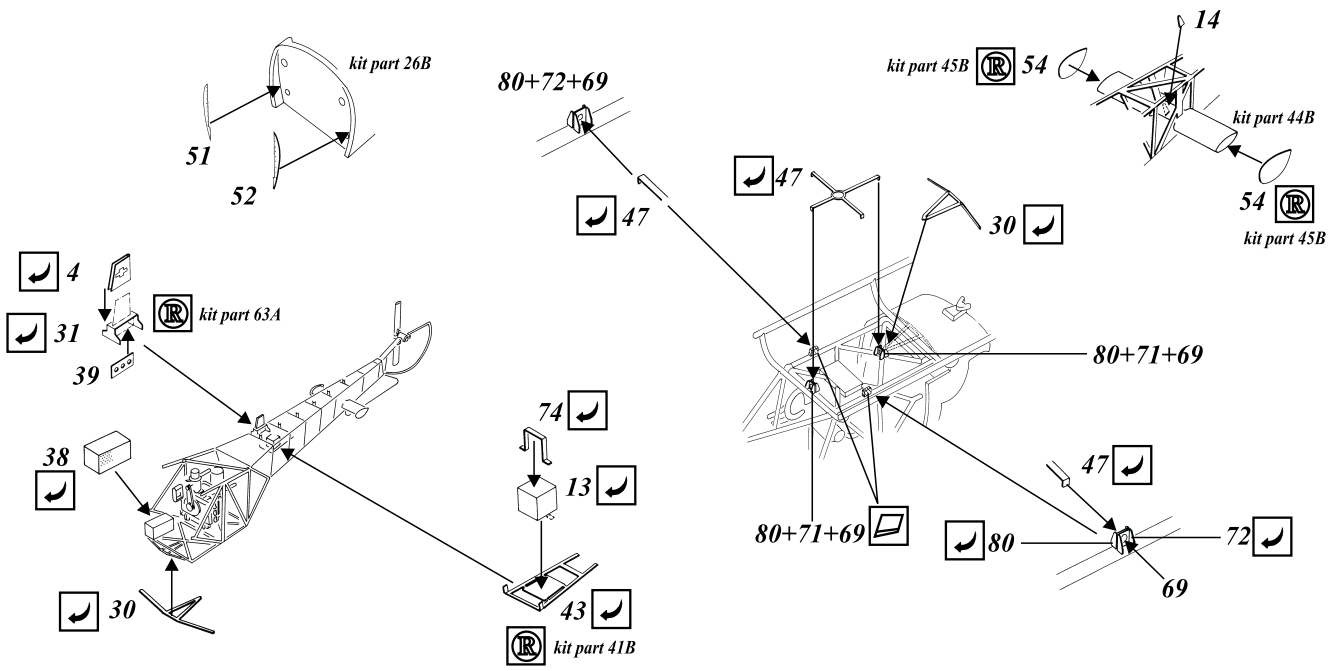

# OH-13 Sioux

1/48 scale detail set for Italeri kit

48 309

- OPPOSITE SIDE
- REMOVE
- BEND
- REPLACE
- GRIND
- OPTION

## B TAIL ROTOR

## C ENGINE + MAIN ROTOR

**D** FUSELAGE

**E** UNDERCARRIAGE

**F** FUEL TANKS

**G** EXTERNAL PARTS