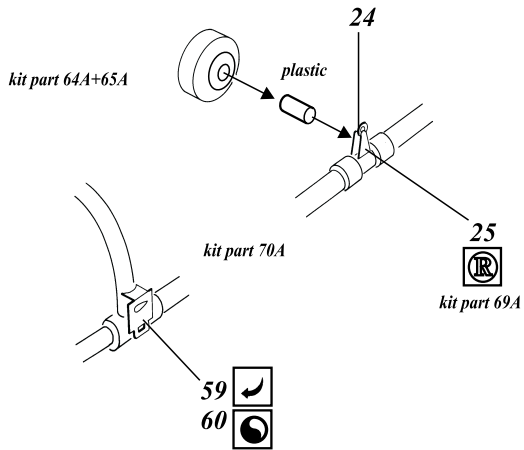

# OH-13 Sioux

1/48 scale detail set for Italeri kit

48 309

- OPPOSITE SIDE
- REMOVE
- BEND
- REPLACE
- GRIND
- OPTION

## B TAIL ROTOR

## C ENGINE + MAIN ROTOR

**D** FUSELAGE

**E** UNDERCARRIAGE

**F** FUEL TANKS

**G** EXTERNAL PARTS