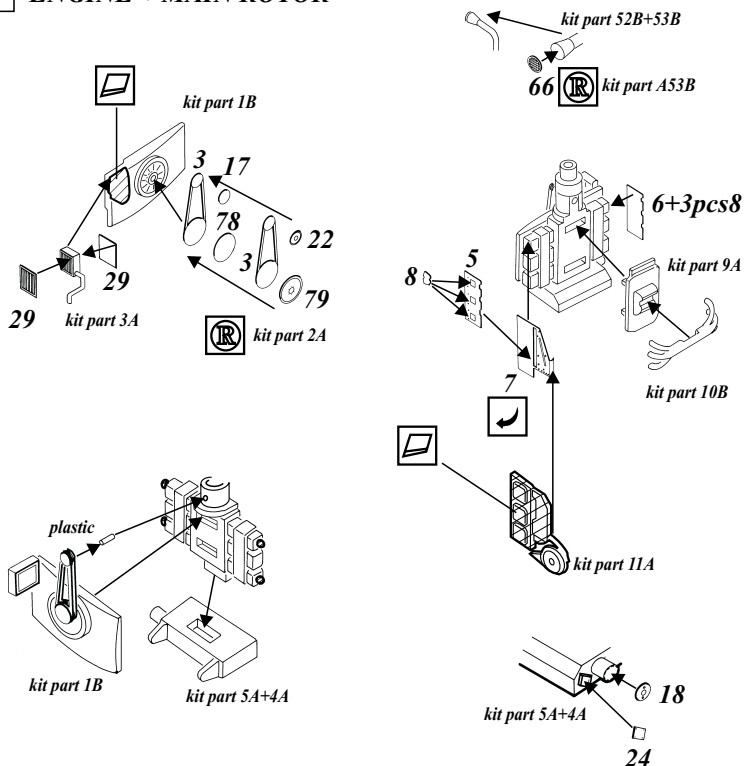

# OH-13 Sioux

1/48 scale detail set for Italeri kit

48 309

- OPPOSITE SIDE
- REMOVE
- BEND
- REPLACE
- GRIND
- OPTION

## B TAIL ROTOR

## C ENGINE + MAIN ROTOR

**D** FUSELAGE

**E** UNDERCARRIAGE

**F** FUEL TANKS

**G** EXTERNAL PARTS