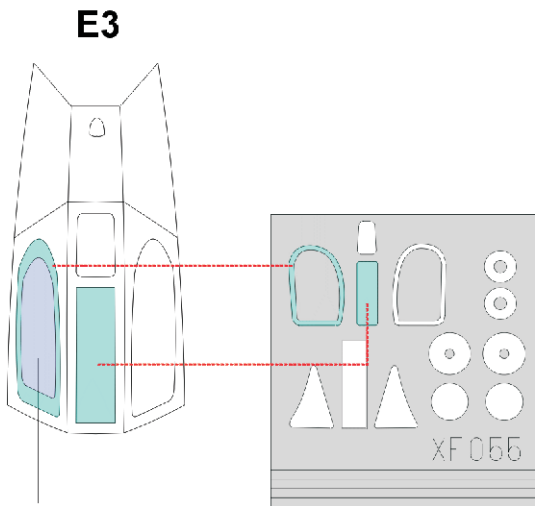

eduard
Express Mask

XF 055

F-4D Skyray

The die-cut mask for accurate canopy frame painting of the
Tamiya 1/48 KIT

1.)

2.)

1.)

2.)