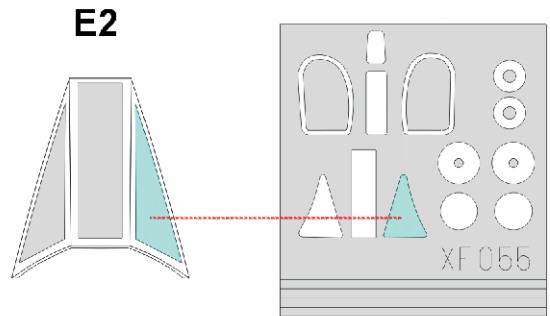

eduard
Express Mask

XF 055

F-4D Skyray

The die-cut mask for accurate canopy frame painting of the
Tamiya 1/48 KIT

1.)

2.)

1.)

2.)