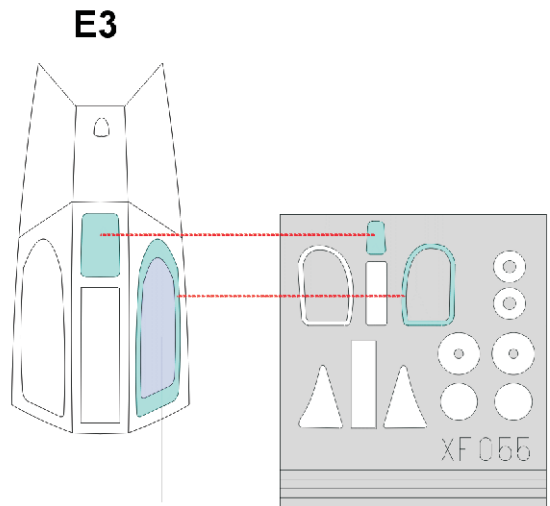

eduard
Express Mask

XF 055

F-4D Skyray

The die-cut mask for accurate canopy frame painting of the
Tamiya 1/48 KIT

1.)

2.)

1.)

2.)