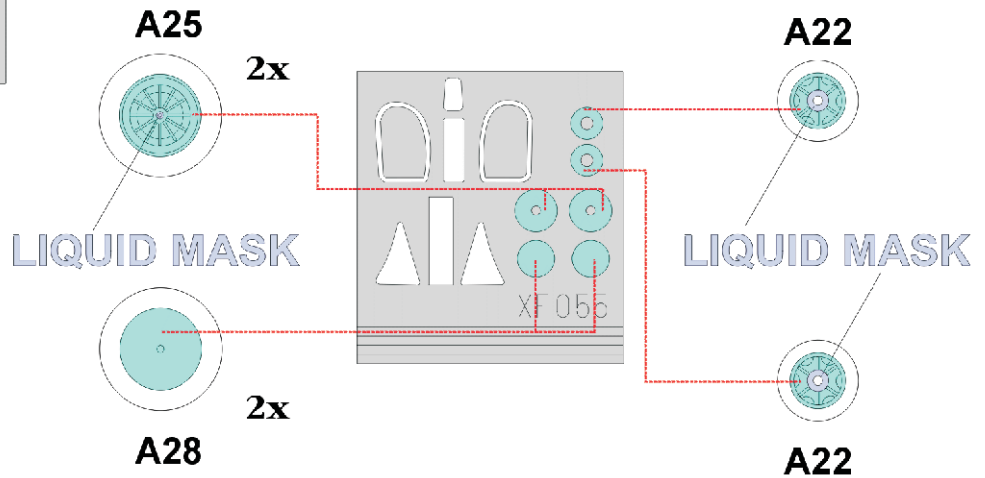

eduard
Express Mask

XF 055

F-4D Skyray

The die-cut mask for accurate canopy frame painting of the
Tamiya 1/48 KIT

1.)

2.)

1.)

2.)

LIQUID MASK

LIQUID MASK