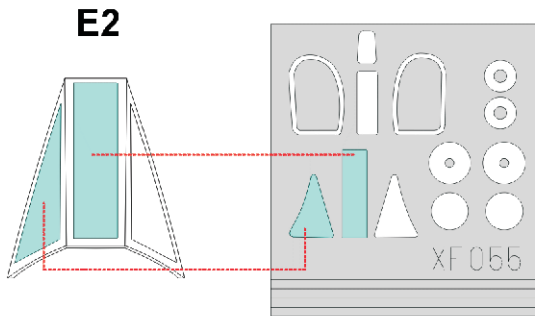

eduard
Express Mask

XF 055

F-4D Skyray

The die-cut mask for accurate canopy frame painting of the
Tamiya 1/48 KIT

1.)

2.)

1.)

2.)