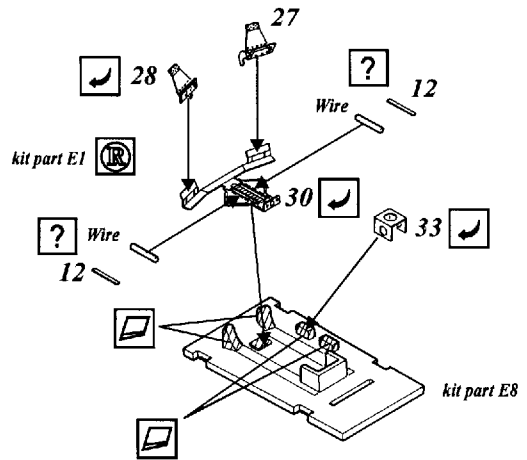

A6M2-N Rufe

1/48 scale detail set for Hasegawa kit

-  OPPOSITE SIDE
-  REMOVE
-  BEND
-  REPLACE
-  GRIND
-  OPTION

A COCKPIT

B ENGINE

C BOMB & BOMB RACK

D FLAPS