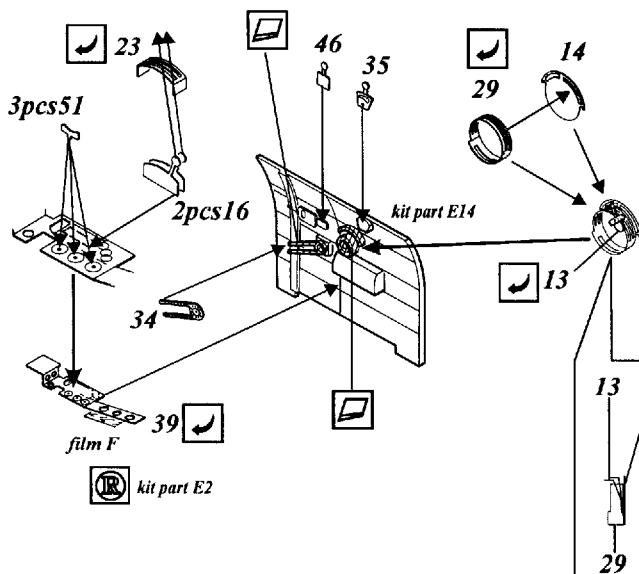

A6M2-N Rufe

1/48 scale detail set for Hasegawa kit

-  OPPOSITE SIDE
-  REMOVE
-  BEND
-  REPLACE
-  GRIND
-  OPTION

A COCKPIT

B ENGINE

C BOMB & BOMB RACK

D FLAPS