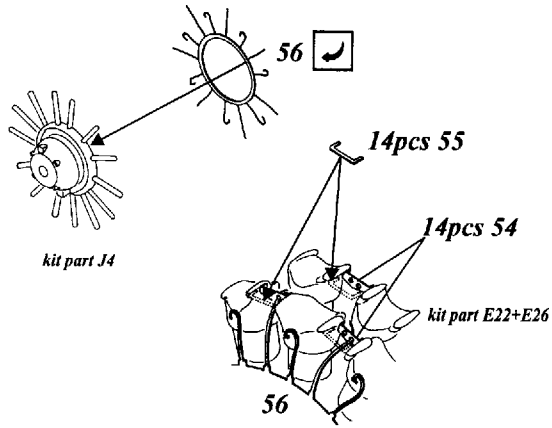

A6M2-N Rufe

1/48 scale detail set for Hasegawa kit

-  OPPOSITE SIDE
-  REMOVE
-  BEND
-  REPLACE
-  GRIND
-  OPTION

A COCKPIT

B ENGINE

C BOMB & BOMB RACK

D FLAPS