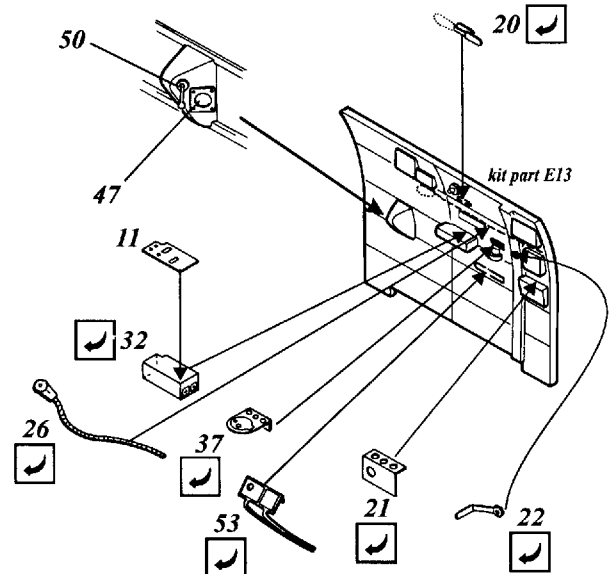

A6M2-N Rufe

1/48 scale detail set for Hasegawa kit

-  OPPOSITE SIDE
-  REMOVE
-  BEND
-  REPLACE
-  GRIND
-  OPTION

A COCKPIT

B ENGINE

C BOMB & BOMB RACK

D FLAPS