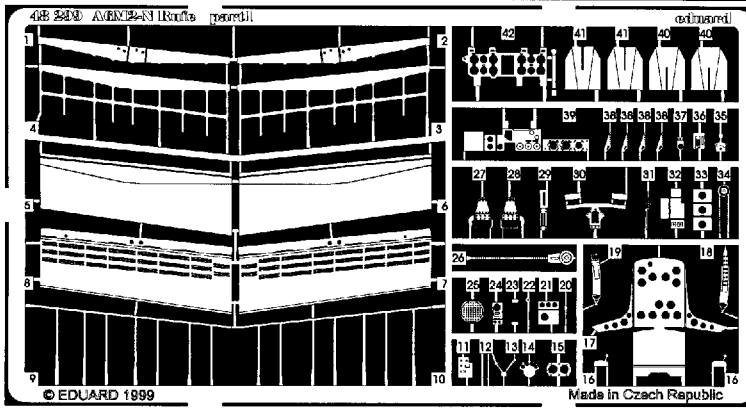

A6M2-N Rufe

1/48 scale detail set for Hasegawa kit

-  OPPOSITE SIDE
-  REMOVE
-  BEND
-  REPLACE
-  GRIND
-  OPTION

A COCKPIT

B ENGINE

C BOMB & BOMB RACK

D FLAPS