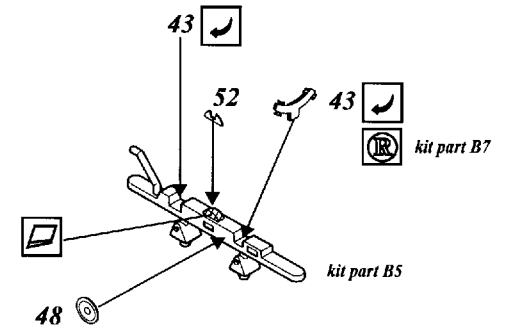

A6M2-N Rufe

1/48 scale detail set for Hasegawa kit

-  OPPOSITE SIDE
-  REMOVE
-  BEND
-  REPLACE
-  GRIND
-  OPTION

A COCKPIT

B ENGINE

C BOMB & BOMB RACK

D FLAPS