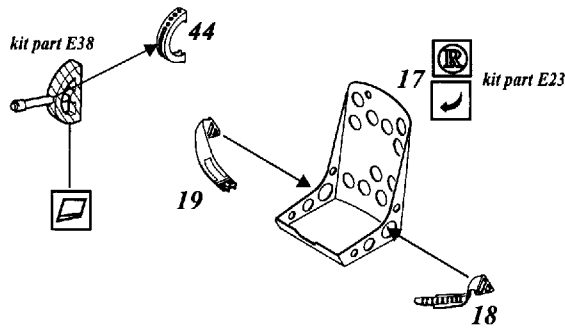

A6M2-N Rufe

1/48 scale detail set for Hasegawa kit

-  OPPOSITE SIDE
-  REMOVE
-  BEND
-  REPLACE
-  GRIND
-  OPTION

A COCKPIT

B ENGINE

C BOMB & BOMB RACK

D FLAPS