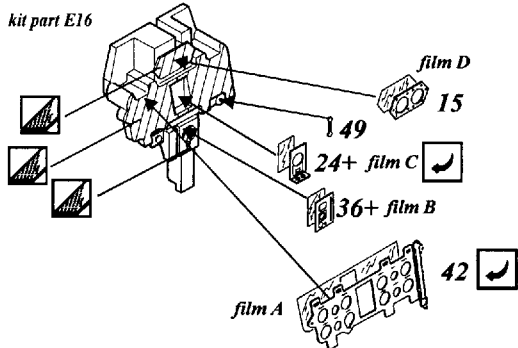

A6M2-N Rufe

1/48 scale detail set for Hasegawa kit

-  OPPOSITE SIDE
-  REMOVE
-  BEND
-  REPLACE
-  GRIND
-  OPTION

A COCKPIT

B ENGINE

C BOMB & BOMB RACK

D FLAPS