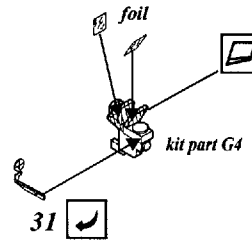

A6M2-N Rufe

1/48 scale detail set for Hasegawa kit

-  OPPOSITE SIDE
-  REMOVE
-  BEND
-  REPLACE
-  GRIND
-  OPTION

A COCKPIT

B ENGINE

C BOMB & BOMB RACK

D FLAPS