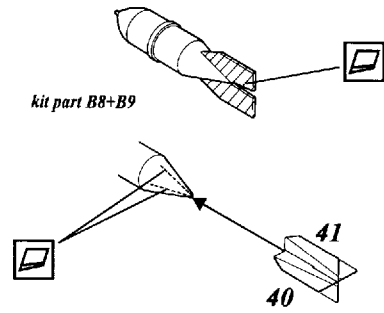

A6M2-N Rufe

1/48 scale detail set for Hasegawa kit

-  OPPOSITE SIDE
-  REMOVE
-  BEND
-  REPLACE
-  GRIND
-  OPTION

A COCKPIT

B ENGINE

C BOMB & BOMB RACK

D FLAPS