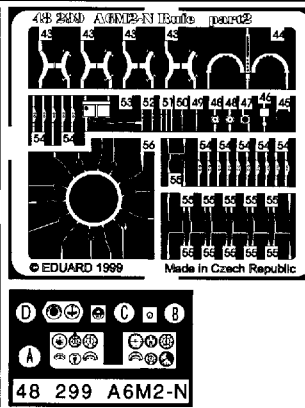

A6M2-N Rufe

1/48 scale detail set for Hasegawa kit

-  OPPOSITE SIDE
-  REMOVE
-  BEND
-  REPLACE
-  GRIND
-  OPTION

A COCKPIT

B ENGINE

C BOMB & BOMB RACK

D FLAPS