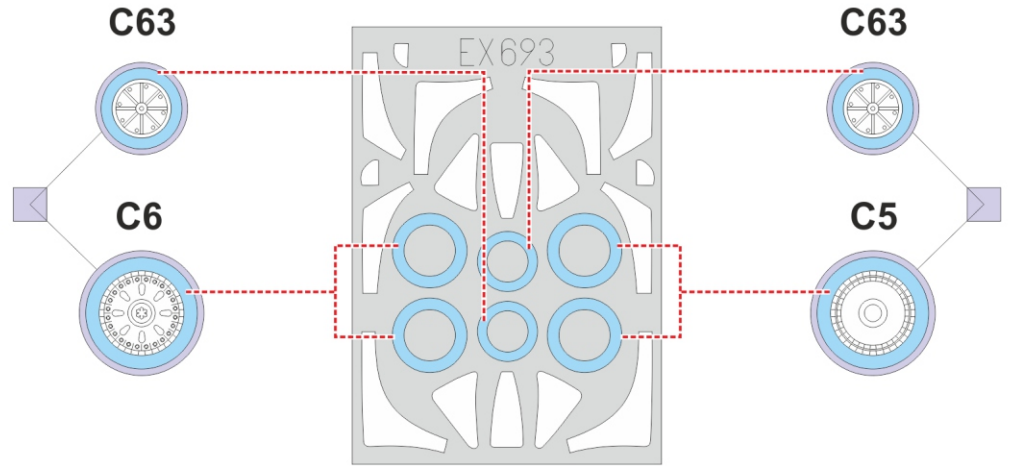

FJ-2 Fury TFace

for kit **KITTY HAWK**

scale **1/48**

LIQUID MASK ■