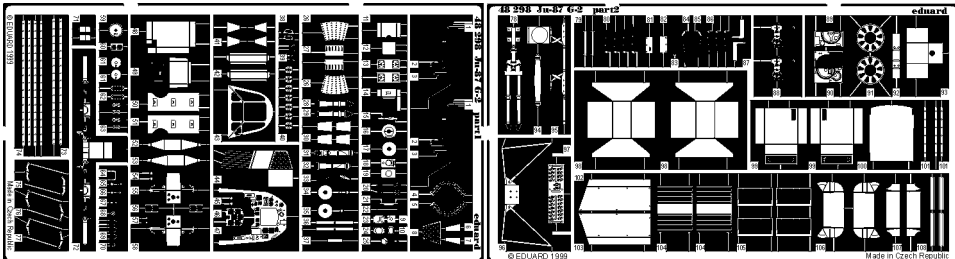

Ju 87 G-2 Stuka

1/48 scale detail set for Hasegawa kit

48 298

-  OPPOSITE SIDE
-  REMOVE
-  BEND
-  REPLACE
-  GRIND
-  OPTION