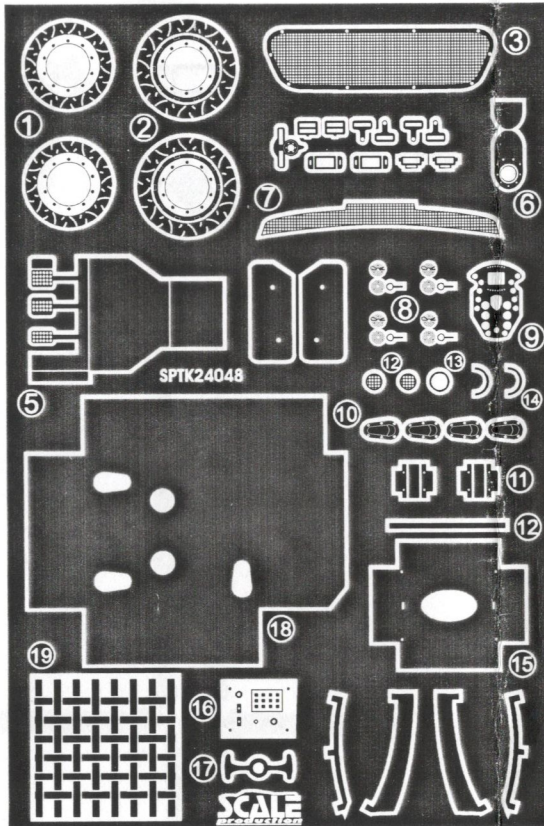

SCALE
production

P997 GT3R Hybrid 24h Nürburgring 2011

KIT: FUJIMI P997 GT3R (123905 - 189765)

DECALS: Shunko SHK-D160

COLOR: Porsche signalorange (8C6)

www.scaleproduction.com → REFERENCE PICTURES

SPTK24048