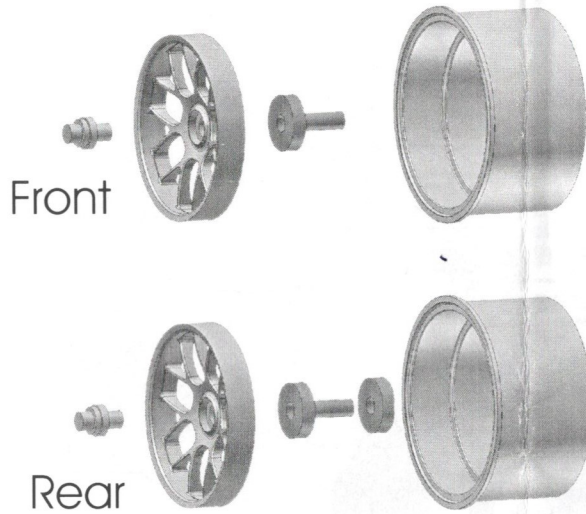

SCALE
production

P997 GT3R Hybrid 24h Nürburgring 2011

KIT: FUJIMI P997 GT3R (123905 - 189765)

DECALS: Shunko SHK-D160

COLOR: Porsche signalorange (8C6)

www.scaleproduction.com → REFERENCE PICTURES

SPTK24048