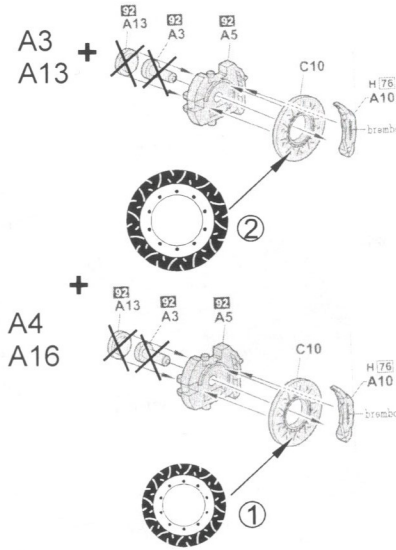

SCALE
production

P997 GT3R Hybrid 24h Nürburgring 2011

KIT: FUJIMI P997 GT3R (123905 - 189765)

DECALS: Shunko SHK-D160

COLOR: Porsche signalorange (8C6)

www.scaleproduction.com → REFERENCE PICTURES

SPTK24048