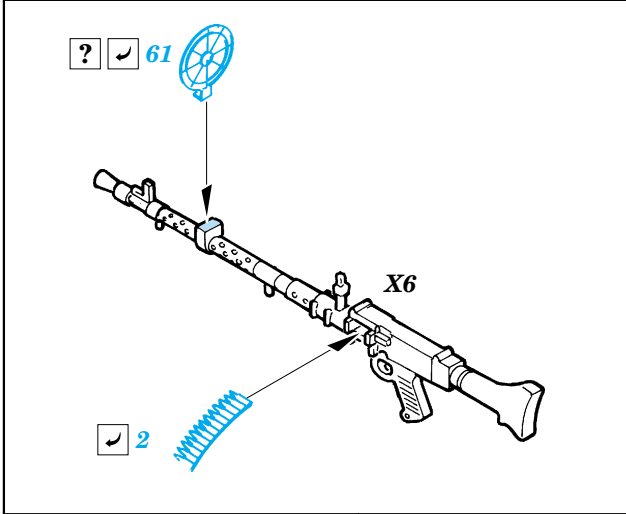

TA04+ TA05
TB01+ TB02

B22+ B23

6 pcs.

2 pcs.

83
2 pcs.

C44, TC07

A

U34

plastic
 Ø - 1,5mm
 l - 6mm

REFERENCES:

Squadron/Signal Publ.: In Action # 2021 SdKfz 251
 Model Detail Photo Monograph - Sd.Kfz 251/1 Ausf D
 Ground Power Special Issue, February 2002 - SdKfz251
 Aquadron Signal Publ. #2021 - SdKfz 251
 Ground Power #1/ 1999
 Kit Militär-Modell Journal #6/ 2002