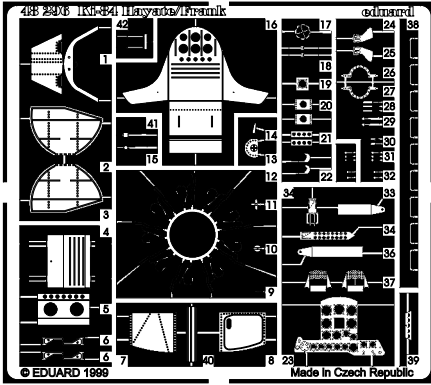

Ki-84 Hayate / Frank

48 296

1/72 scale detail set for Hasegawa kit

- OPPOSITE SIDE
- REMOVE
- BEND
- REPLACE
- GRIND
- OPTION

A

kit part J 5

39

B

kit part A 7

kit part A 10

3

C

kit part N 5 N 6

24

25

kit part L 16

L 17

D

30/3x

40

kit part L 5

kit part K 4

2 mm

41