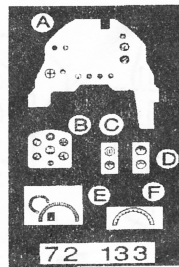

Ju 87B-2 STUKA

72 133

1/72 scale detail set for FUJIMI kit

- OPPOSITE SIDE
- REMOVE
- BEND
- REPLACE
- GRIND

COCKPIT LEFT SIDE

COCKPIT RIGHT SIDE

GUNNER'S COMPARTEMENT

A