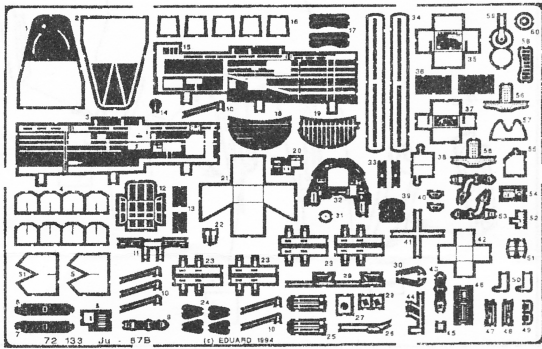

Ju 87B-2 STUKA

72 133

1/72 scale detail set for FUJIMI kit

- OPPOSITE SIDE
- REMOVE
- BEND
- REPLACE
- GRIND

COCKPIT LEFT SIDE

COCKPIT RIGHT SIDE

GUNNER'S COMPARTEMENT

A

INSTRUMENT PANEL

RUDDER PEDALS

BELTS

GUNNER'S POSITION

CANOPY

OIL COOLER

B

RADIATOR