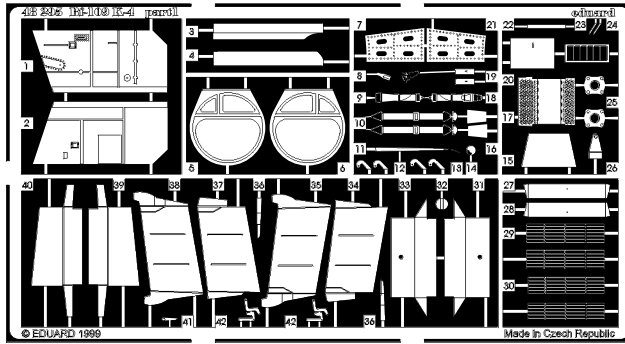

# 48 295

1/48 scale detail set for Hasegawa kit

-  OPPOSITE SIDE
-  REMOVE
-  BEND
-  REPLACE
-  GRIND
-  OPTION