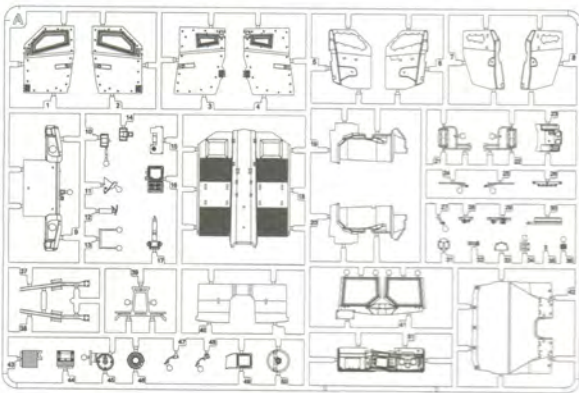

OPEN HOLE
鑽孔

REMOVE
切除

BE CAREFUL
注意

APPLY DECAL
貼上水貼紙

CAUTION!

Read carefully and fully understand the instructions before commencing assembly. Supervising adult should also read the instructions if a child assembles the model. When you used glue or paint, do not use near a naked flame, and use in a well-ventilated room. When assembling this kit, tools including knives are used. Extra care should be taken to avoid personal injury. Read and follow the instructions supplied with paints and/ or cement. Use plastic cement and paints only. Keep out of reach of small children. Children must not be allowed to suck any part, or pull vinyl bag over the head.

在裝配前仔細閱讀說明並完全理解。小孩裝配時需成人看護且需仔細閱讀說明。使用膠水和油漆時，應遠離火源並打開窗戶保持空氣流通。製作時請格外注意工具刀和零件的鋒利尖銳部分，避免對身體造成傷害。在使用膠水和油漆前仔細閱讀注意事項，按照說明正確使用膠水和油漆。請將本品放在兒童接觸不到的地方，套件中的塑膠包裝袋會對兒童造成窒息的危險。

PARTS 部品图

A x 1

B x 1

F x 1

T x 1

C x 2

D x 1

E x 1

O x 1

3D printed part

Upper Hull X 3

Y x 1

Decal X 1

R x 1

Tyre x 5