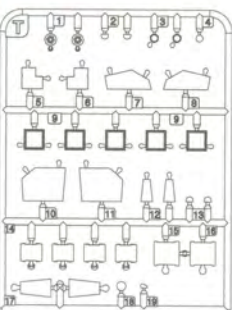

OPEN HOLE
鑽孔

REMOVE
切除

BE CAREFUL
注意

APPLY DECAL
貼上水貼紙

CAUTION!

Read carefully and fully understand the instructions before commencing assembly. Supervising adult should also read the instructions if a child assembles the model. When you used glue or paint, do not use near a naked flame, and use in a well-ventilated room. When assembling this kit, tools including knives are used. Extra care should be taken to avoid personal injury. Read and follow the instructions supplied with paints and/ or cement. Use plastic cement and paints only. Keep out of reach of small children. Children must not be allowed to suck any part, or pull vinyl bag over the head.

在裝配前仔細閱讀說明並完全理解。小孩裝配時需成人看護且需仔細閱讀說明。使用膠水和油漆時，應遠離火源並打開窗戶保持空氣流通。製作時請格外注意工具刀和零件的鋒利尖銳部分，避免對身體造成傷害。在使用膠水和油漆前仔細閱讀注意事項，按照說明正確使用膠水和油漆。請將本品放在兒童接觸不到的地方，套件中的塑膠包裝袋會對兒童造成窒息的危險。

PARTS 部品图

A x 1

B x 1

F x 1

T x 1

C x 2

D x 1

E x 1

O x 1

3D printed part

Upper Hull X 3

Y x 1

Decal X 1

R x 1

Tyre x 5