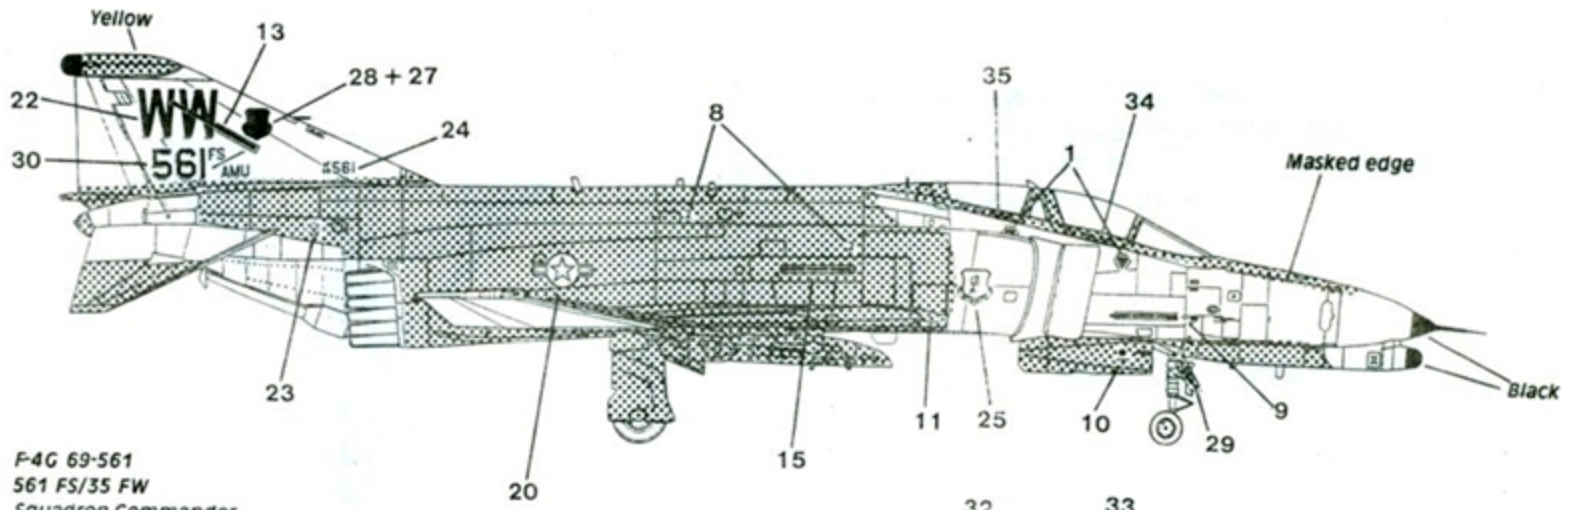

SuperScale Decal No. 48-446  
F-4G (Wild Weasel) and F-4E Phantoms  
35 FW/561 FS Co., 52 TFW From Desert Storm  
F-4E 35 FW/20FS CO.

Hill II paint scheme

FS 36118 Gunship Gray  
FS 36320 Dk Ghost Gray

Use black outlined gray  
walkways available on  
SuperScale Sheet No.48-259

Research by:  
Norris Graser

SCALE MODEL DECALS

F-4G 69-561  
561 FS/35 FW  
Squadron Commander  
George AFB, CA  
March, 1992

F-4G 23 TFS/52 TFW  
Spangdahlem AB, Germany  
Unit was based at Sheik Isa  
AB, Bahrain, during Desert  
Storm, 1991