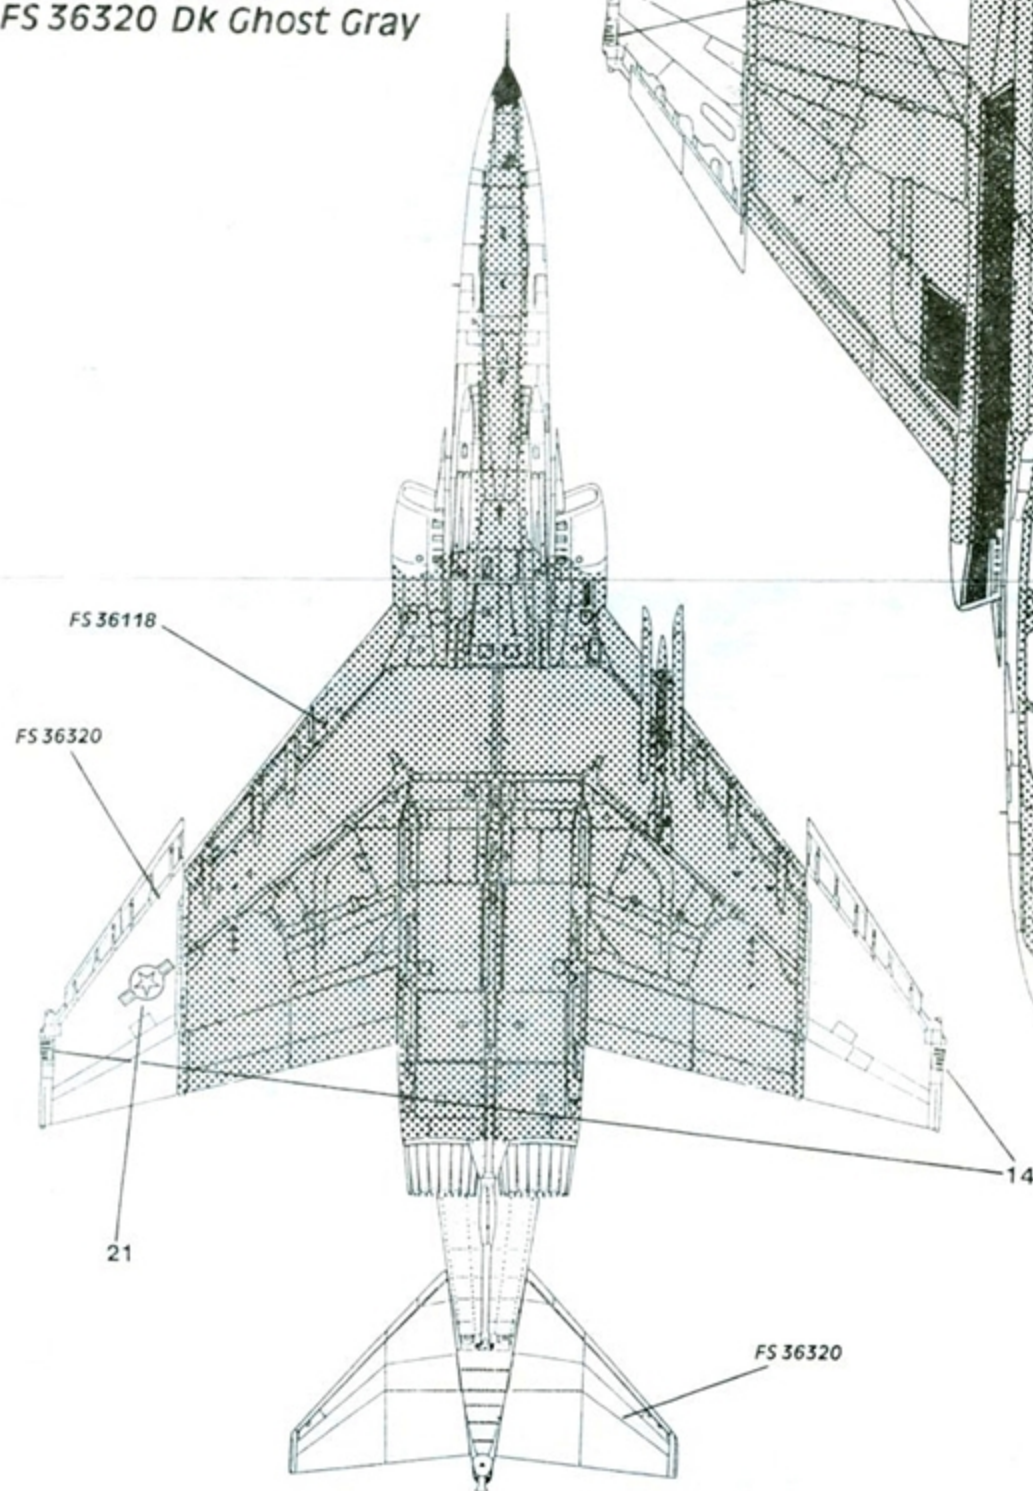

SuperScale Decal No. 48-446  
F-4G (Wild Weasel) and F-4E Phantoms  
35 FW/561 FS Co., 52 TFW From Desert Storm  
F-4E 35 FW/20FS CO.

Hill II paint scheme

FS 36118 Gunship Gray  
FS 36320 Dk Ghost Gray

Use black outlined gray  
walkways available on  
SuperScale Sheet No.48-259

Research by:  
Norris Graser

SCALE MODEL DECALS

F-4G 69-561  
561 FS/35 FW  
Squadron Commander  
George AFB, CA  
March, 1992

F-4G 23 TFS/52 TFW  
Spangdahlem AB, Germany  
Unit was based at Sheik Isa  
AB, Bahrain, during Desert  
Storm, 1991

F-4E 68-531  
20 FS/35 FW  
Squadron Commander  
George AFB, CA  
March, 1992