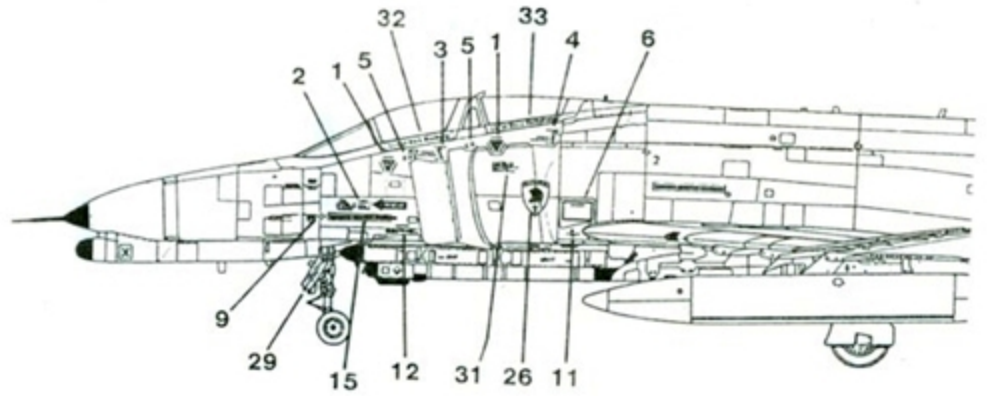

SuperScale Decal No. 48-446  
F-4G (Wild Weasel) and F-4E Phantoms  
35 FW/561 FS Co., 52 TFW From Desert Storm  
F-4E 35 FW/20FS CO.

Hill II paint scheme

FS 36118 Gunship Gray  
FS 36320 Dk Ghost Gray

Use black outlined gray  
walkways available on  
SuperScale Sheet No.48-259

Research by:  
Norris Graser

SCALE MODEL DECALS

F-4G 69-561  
561 FS/35 FW  
Squadron Commander  
George AFB, CA  
March, 1992

F-4G 23 TFS/52 TFW  
Spangdahlem AB, Germany  
Unit was based at Sheik Isa  
AB, Bahrain, during Desert  
Storm, 1991