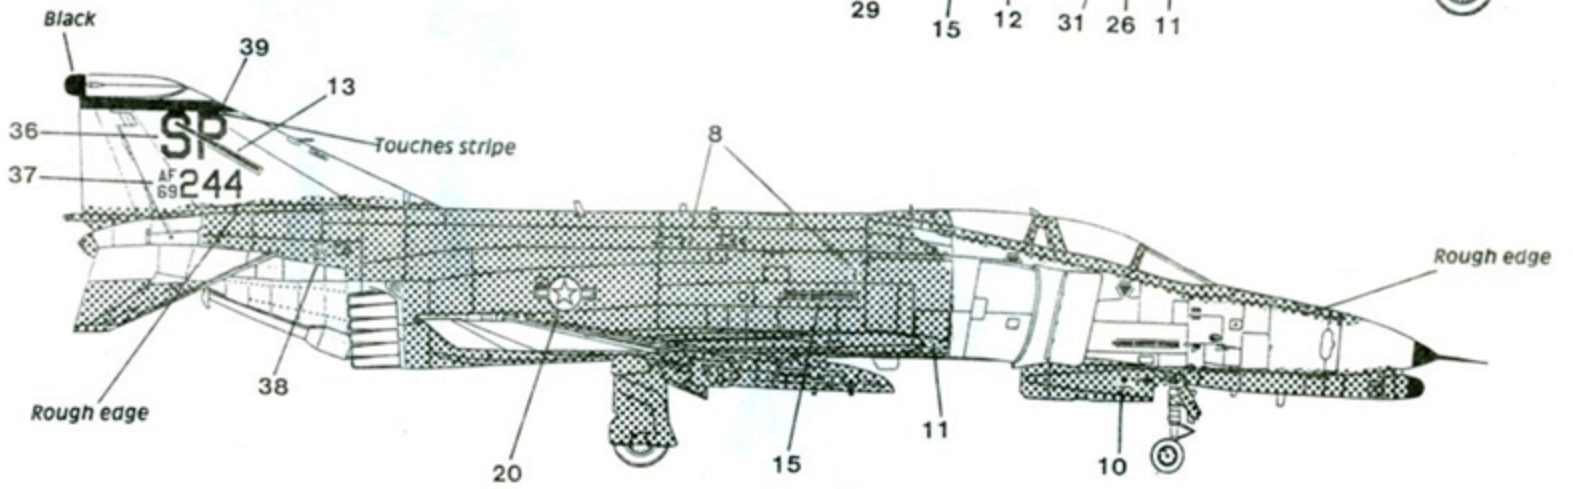

SuperScale Decal No. 48-446  
F-4G (Wild Weasel) and F-4E Phantoms  
35 FW/561 FS Co., 52 TFW From Desert Storm  
F-4E 35 FW/20FS CO.

Hill II paint scheme

FS 36118 Gunship Gray  
FS 36320 Dk Ghost Gray

Use black outlined gray  
walkways available on  
SuperScale Sheet No.48-259

Research by:  
Norris Graser

SCALE MODEL DECALS

F-4G 69-561  
561 FS/35 FW  
Squadron Commander  
George AFB, CA  
March, 1992

F-4G 23 TFS/52 TFW  
Spangdahlem AB, Germany  
Unit was based at Sheik Isa  
AB, Bahrain, during Desert  
Storm, 1991