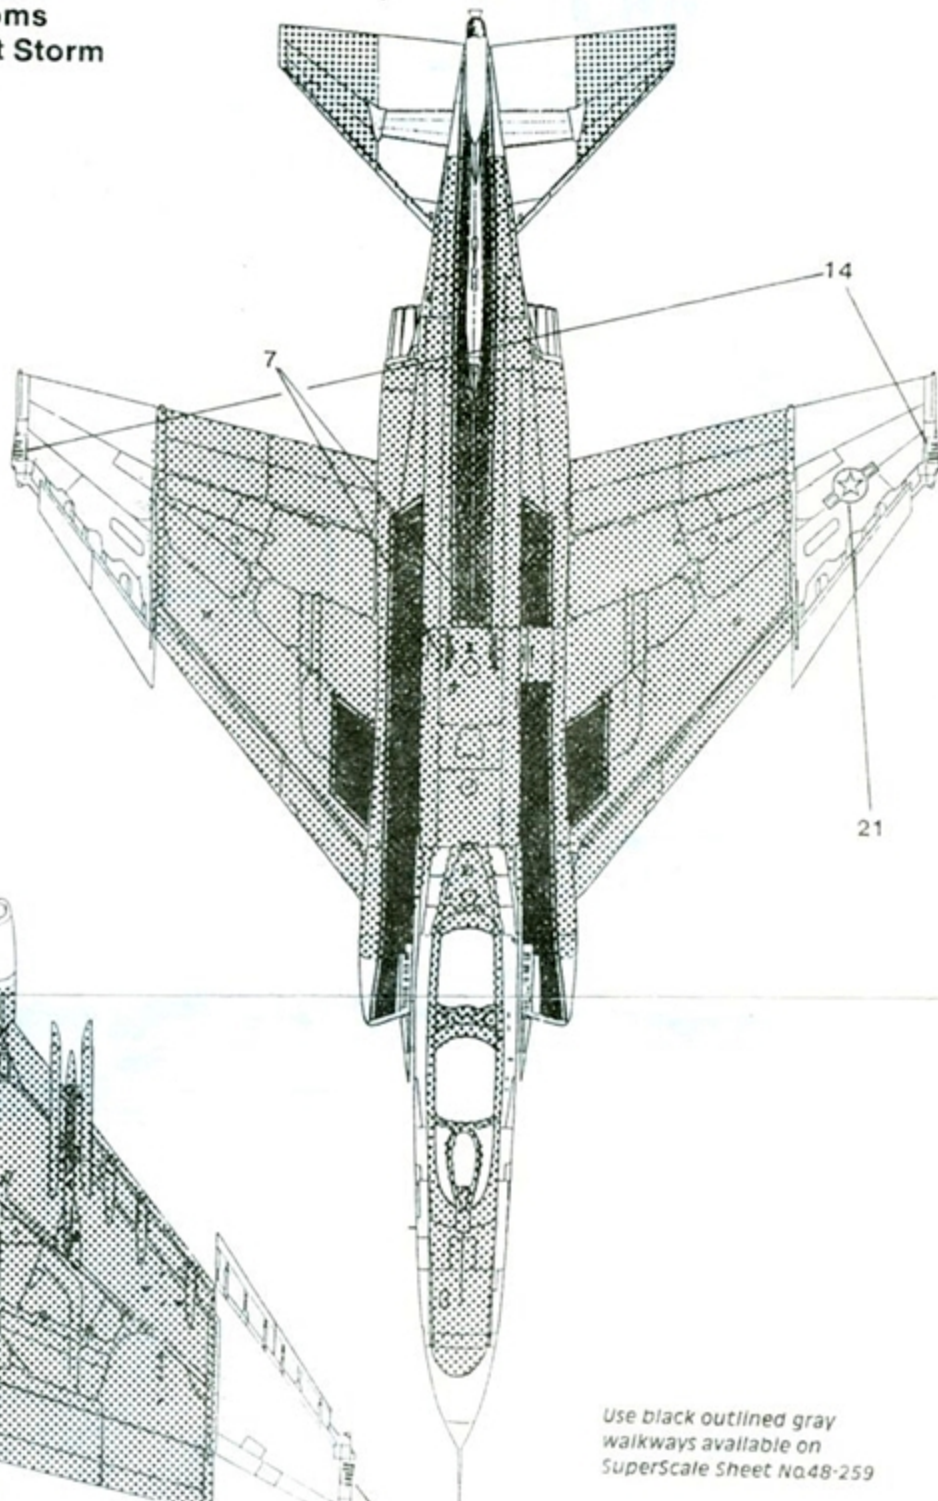

SuperScale Decal No. 48-446  
F-4G (Wild Weasel) and F-4E Phantoms  
35 FW/561 FS Co., 52 TFW From Desert Storm  
F-4E 35 FW/20FS CO.

Hill II paint scheme

FS 36118 Gunship Gray  
FS 36320 Dk Ghost Gray

Use black outlined gray  
walkways available on  
SuperScale Sheet No.48-259

Research by:  
Norris Graser

SCALE MODEL DECALS

F-4G 69-561  
561 FS/35 FW  
Squadron Commander  
George AFB, CA  
March, 1992

F-4G 23 TFS/52 TFW  
Spangdahlem AB, Germany  
Unit was based at Sheik Isa  
AB, Bahrain, during Desert  
Storm, 1991