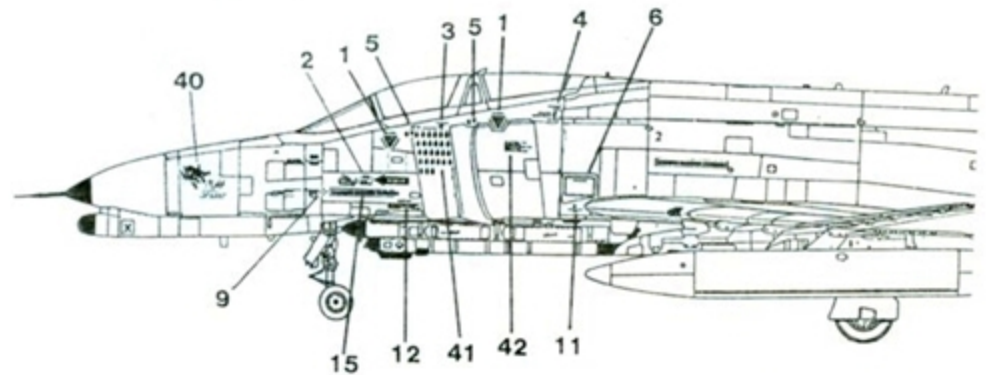

Research by:  
Norris Graser

SCALE MODEL DECALS

F-4G 69-561  
561 FS/35 FW  
Squadron Commander  
George AFB, CA  
March, 1992

F-4G 23 TFS/52 TFW  
Spangdahlem AB, Germany  
Unit was based at Sheik Isa  
AB, Bahrain, during Desert  
Storm, 1991