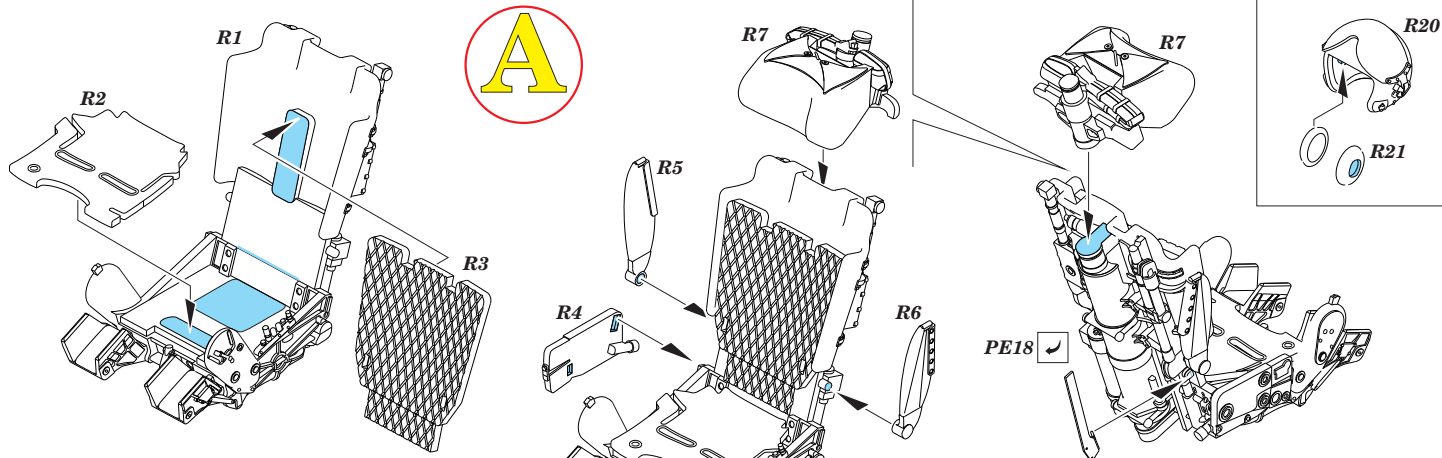

SYMMETRICAL ASSEMBLY
SYMETRICKÁ MONTÁŽ

REMOVE ODSTRANIT	BEND OHNOUT
GRIND OBROUSIT	OPTION VOLBA
DRILL HOLE VRTAT OTVOR	REPLACE NAHRADIT