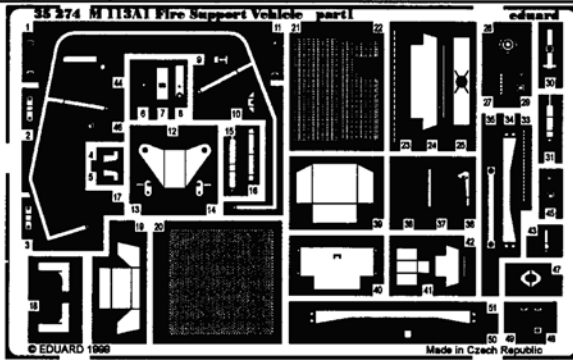

M113 A2 FSV

1/35 scale detail set for AFV Club kit

35 274

-  OPPOSITE SIDE
-  REMOVE
-  REPLACE
-  GRIND
-  BEND

2x