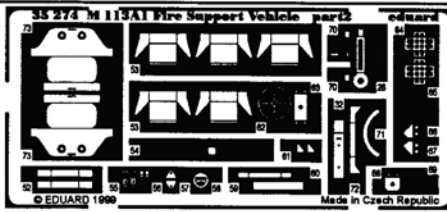

M113 A2 FSV

1/35 scale detail set for AFV Club kit

35 274

-  OPPOSITE SIDE
-  REMOVE
-  REPLACE
-  GRIND
-  BEND

2x