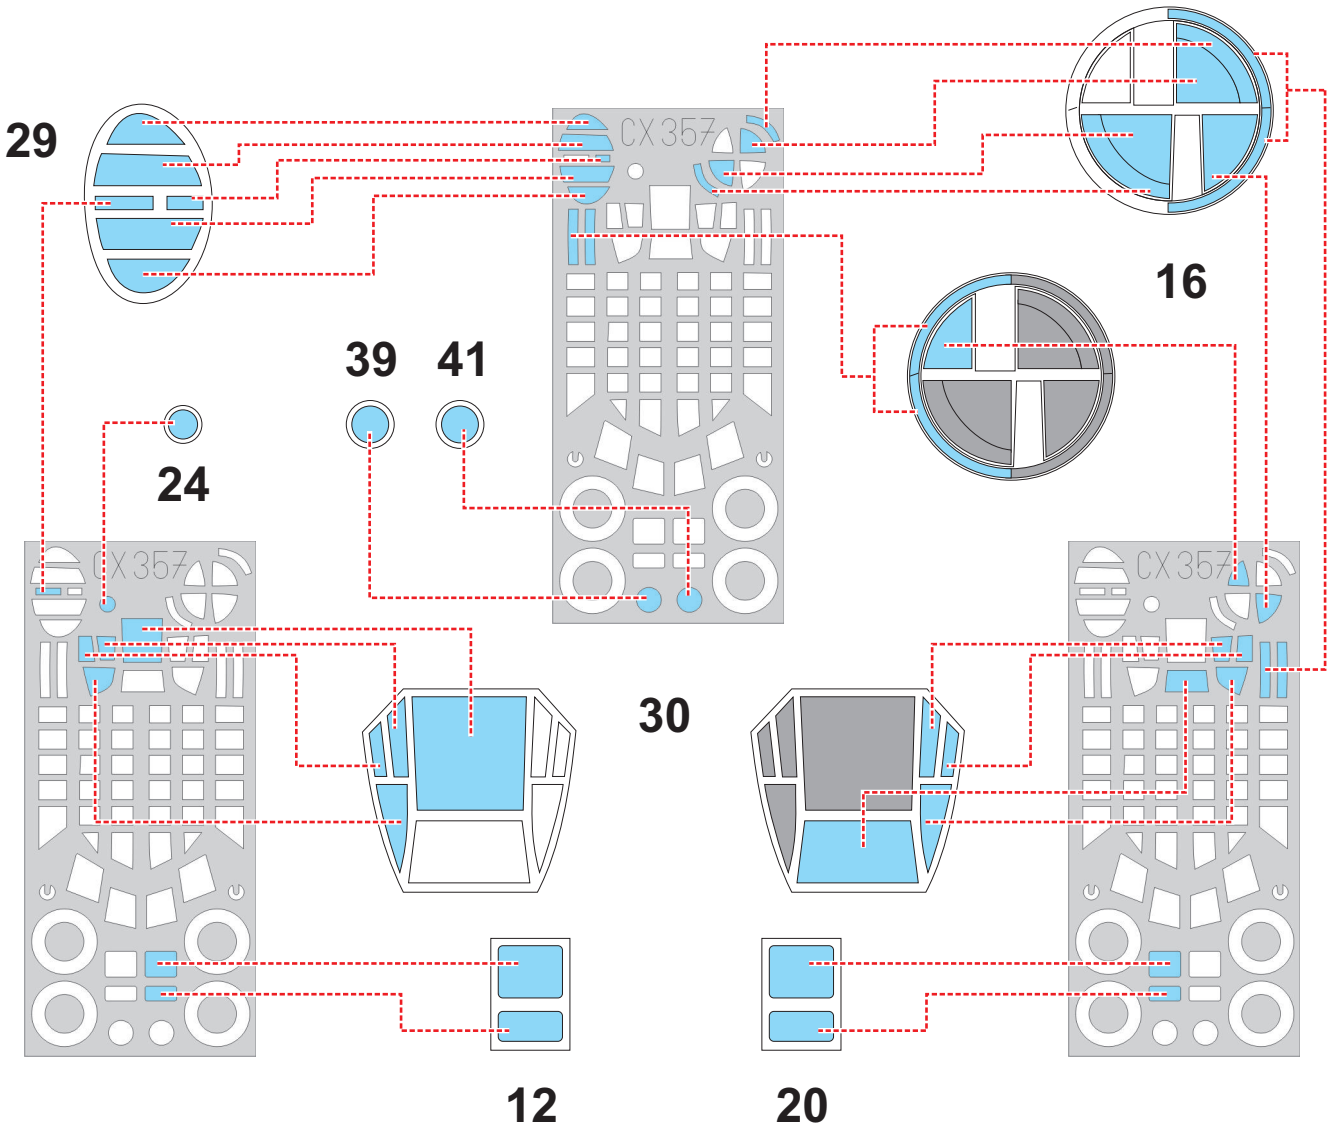

eduard
MASK

CX 357

Cant Z1007 1/72

The die-cut mask for accurate canopy frame painting of the
Supermodel scale 1/72 KIT

27

27