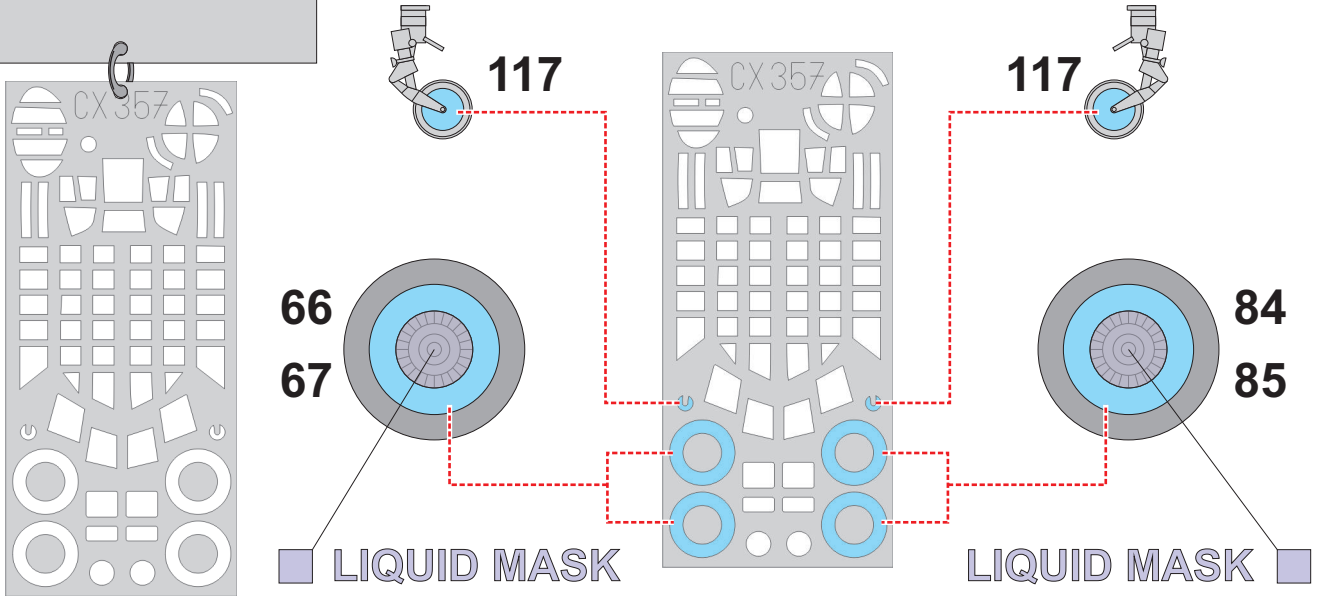

eduard
MASK

CX 357

Cant Z1007 1/72

The die-cut mask for accurate canopy frame painting of the
Supermodel scale 1/72 KIT

27

27