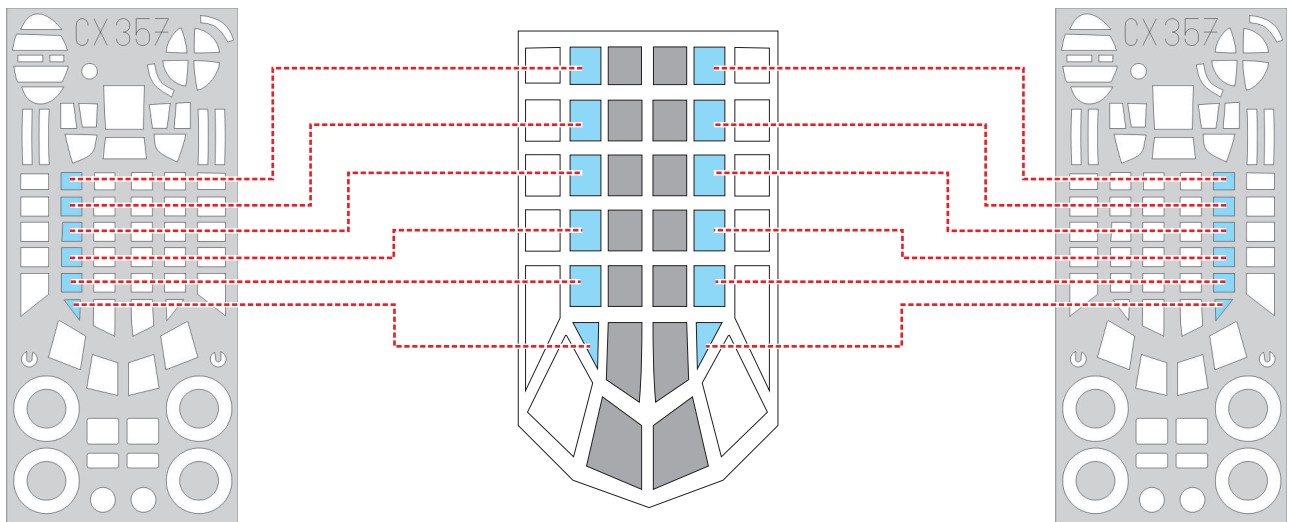

eduard
MASK

CX 357

Cant Z1007 1/72

The die-cut mask for accurate canopy frame painting of the
Supermodel scale 1/72 KIT

27

27