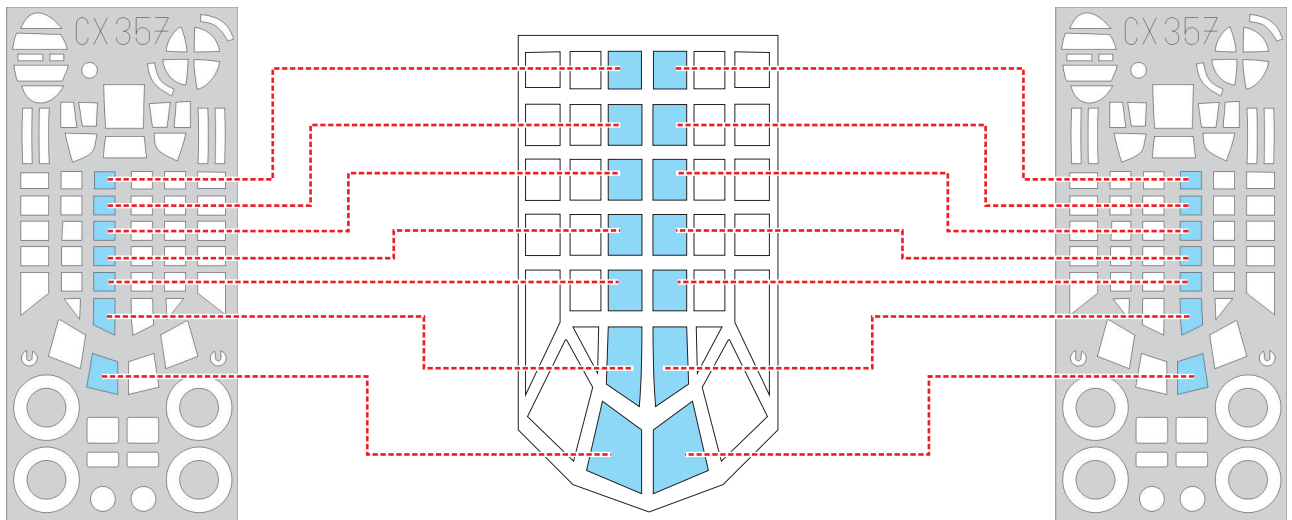

eduard
MASK

CX 357

Cant Z1007 1/72

The die-cut mask for accurate canopy frame painting of the
Supermodel scale 1/72 KIT

27

27