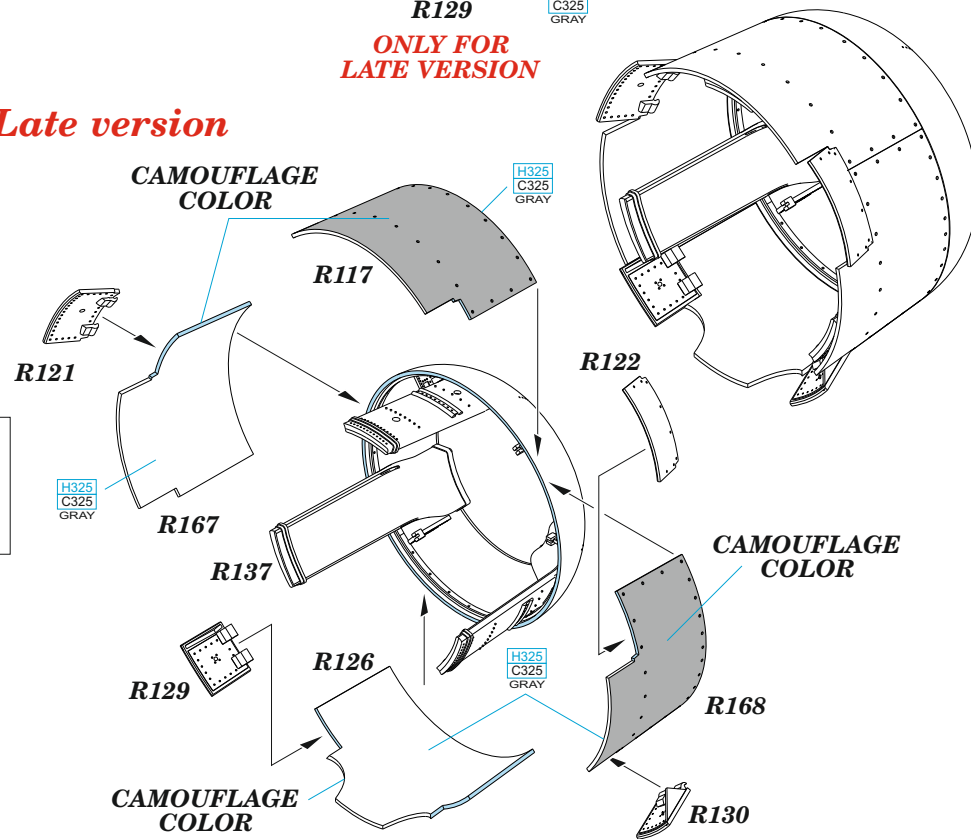

14 Late version