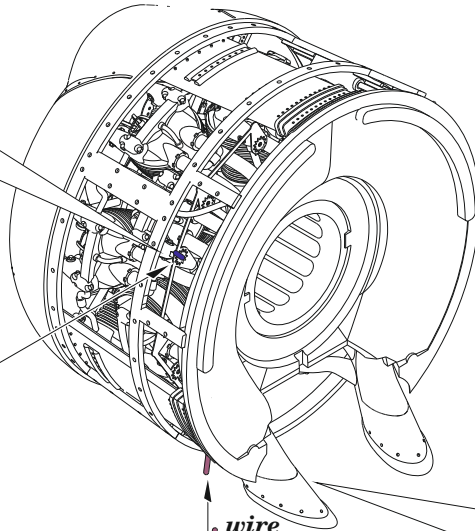

8

wire
Ø - 0,4mm
l - 8,6mm

H 8
C 8
SILVER

wire
Ø - 0,4mm
l - 8,6mm

H 8
C 8
SILVER

9

wire
Ø - 0,35mm
l - 4,7mm

H 8
C 8
SILVER

wire
Ø - 0,35mm
l - 5,1mm

H 8
C 8
SILVER

10

wire
Ø - 0,35mm
l - 4,7mm

H 8
C 8
SILVER

wire
Ø - 0,35mm
l - 5,2mm

H 8
C 8
SILVER

11

12

13 Early version

14 Late version

RELATED PRODUCTS

- 481086 F4F-3 landing flaps (PE-Set)
- FE1290 F4F seatbelts STEEL (PE-Set)
- 644172 F4F-3 late LööK (Brassin)
- 648792 F4F-3 engine early PRINT (Brassin)
- 648756 F4F 42gal ventral drop tank PRINT (Brassin)
- 648766 F4F-3 exhausts PRINT (Brassin)
- 648768 F4F-3 wheels late (Brassin)
- 648769 F4F gun barrels PRINT (Brassin)
- 648770 F4F-3 life raft PRINT (Brassin)
- 648777 F4F-3 cockpit w/ reflector gun sight PRINT (Brassin)
- 648779 F4F undercarriage legs BRONZE (Brassin)
- 648793 F4F-3 gun bays PRINT (Brassin)
- 648794 F4F-3 landing flaps PRINT (Brassin)
- 648795 F4F-3 wheel bay PRINT (Brassin)
- 3DL48076 F4F-3 late SPACE (3D Decal Set)
- EX878 F4F-3 TFace (Mask)