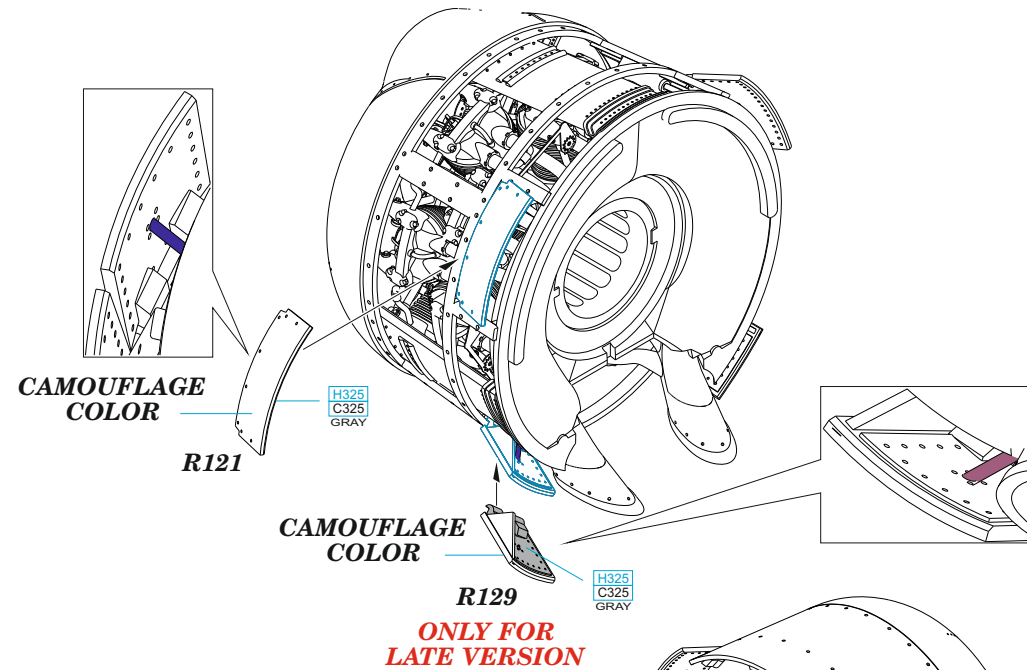

11

12

13 Early version

14 Late version