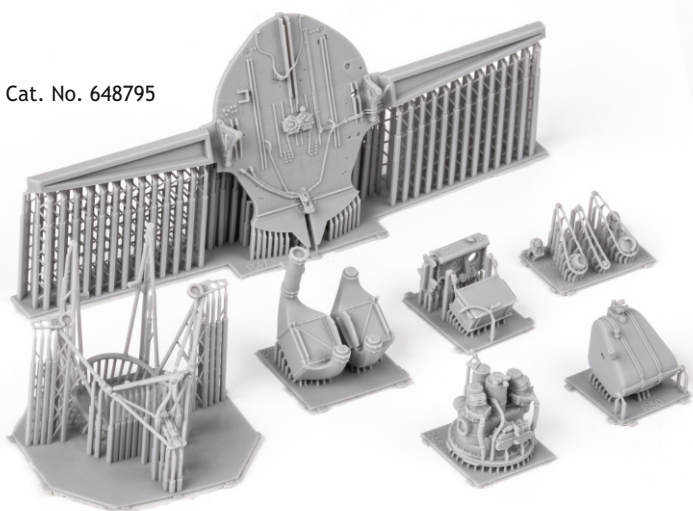

Cat. No. 648795