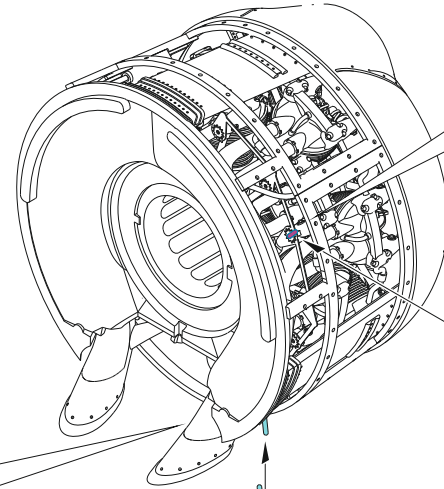

8

wire
Ø - 0,4mm
l - 8,6mm

H 8
C 8
SILVER

wire
Ø - 0,4mm
l - 8,6mm

H 8
C 8
SILVER

9

wire
Ø - 0,35mm
l - 4,7mm

H 8
C 8
SILVER

wire
Ø - 0,35mm
l - 5,1mm

H 8
C 8
SILVER

10

wire
Ø - 0,35mm
l - 4,7mm

H 8
C 8
SILVER

wire
Ø - 0,35mm
l - 5,2mm

H 8
C 8
SILVER

11