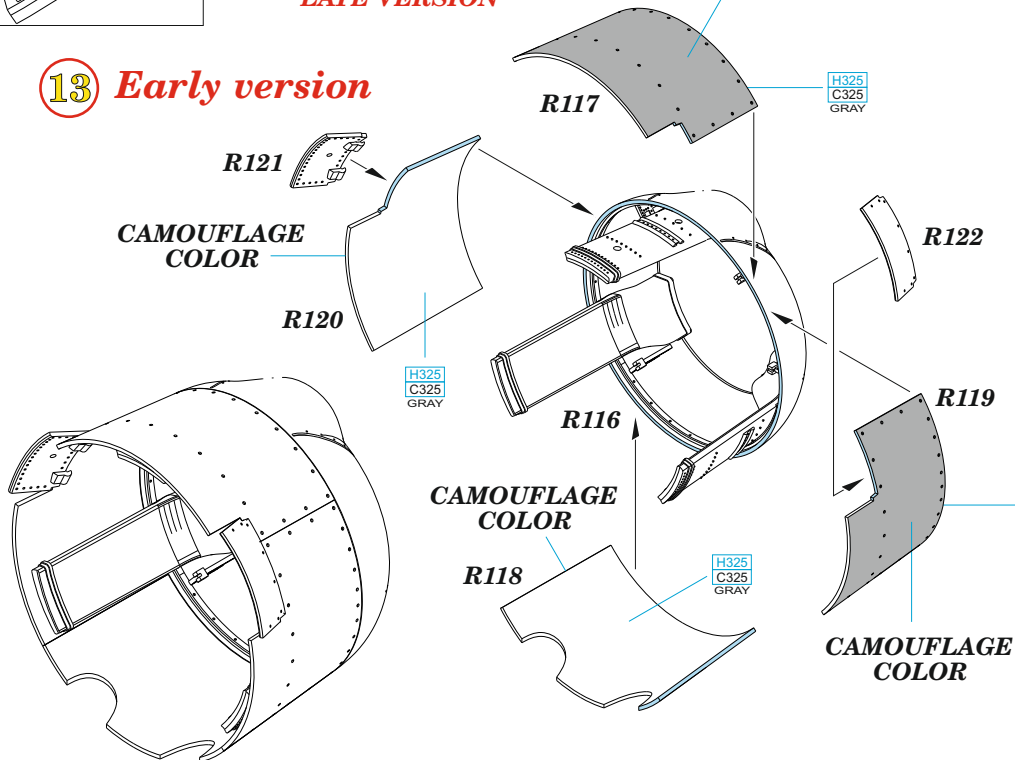

13 Early version