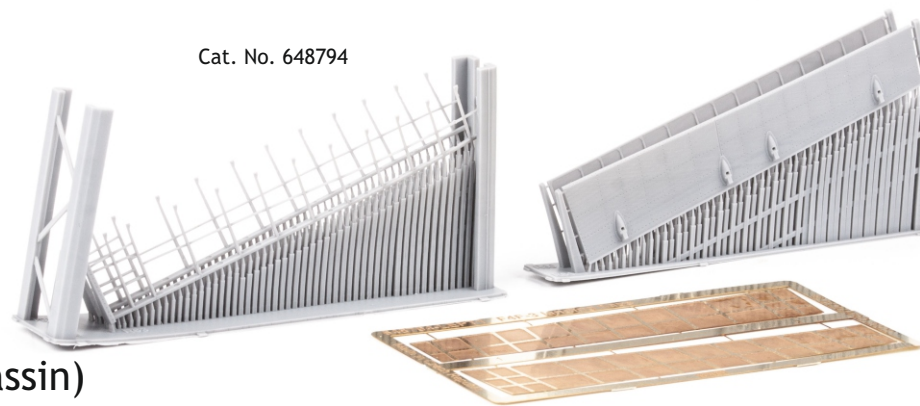

RELATED PRODUCTS

- 481086 F4F-3 landing flaps (PE-Set)
- FE1290 F4F seatbelts STEEL (PE-Set)
- 644172 F4F-3 late LööK (Brassin)
- 648792 F4F-3 engine early PRINT (Brassin)
- 648756 F4F 42gal ventral drop tank PRINT (Brassin)
- 648766 F4F-3 exhausts PRINT (Brassin)
- 648768 F4F-3 wheels late (Brassin)
- 648769 F4F gun barrels PRINT (Brassin)
- 648770 F4F-3 life raft PRINT (Brassin)
- 648777 F4F-3 cockpit w/ reflector gun sight PRINT (Brassin)
- 648779 F4F undercarriage legs BRONZE (Brassin)
- 648793 F4F-3 gun bays PRINT (Brassin)
- 648794 F4F-3 landing flaps PRINT (Brassin)
- 648795 F4F-3 wheel bay PRINT (Brassin)
- 3DL48076 F4F-3 late SPACE (3D Decal Set)
- EX878 F4F-3 TFace (Mask)

Cat. No. 648794