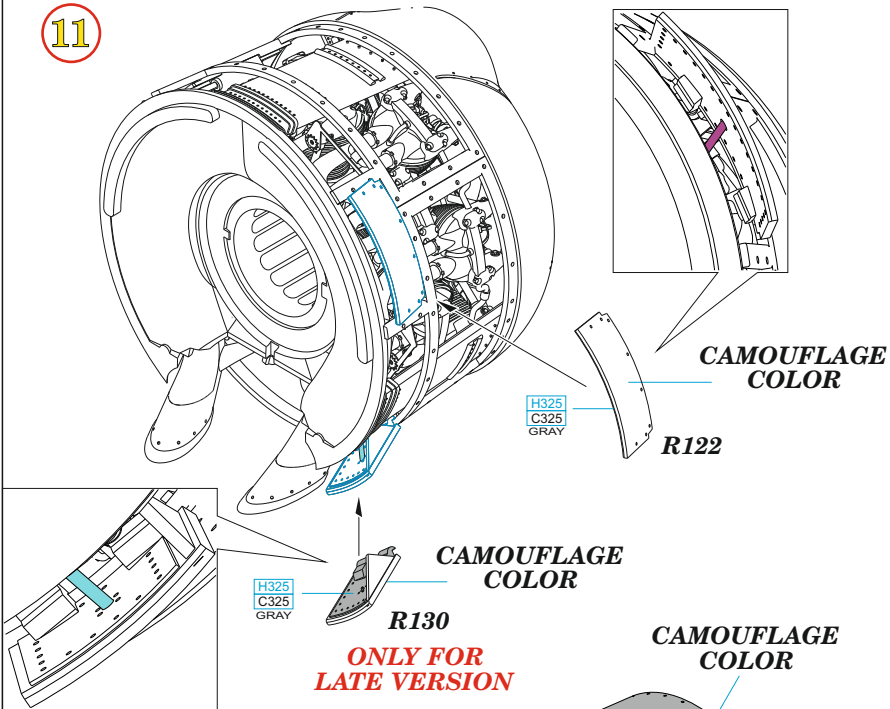

8

wire
Ø - 0,4mm
l - 8,6mm

H 8
C 8
SILVER

wire
Ø - 0,4mm
l - 8,6mm

H 8
C 8
SILVER

9

wire
Ø - 0,35mm
l - 4,7mm

H 8
C 8
SILVER

wire
Ø - 0,35mm
l - 5,1mm

H 8
C 8
SILVER

10

wire
Ø - 0,35mm
l - 4,7mm

H 8
C 8
SILVER

wire
Ø - 0,35mm
l - 5,2mm

H 8
C 8
SILVER

11