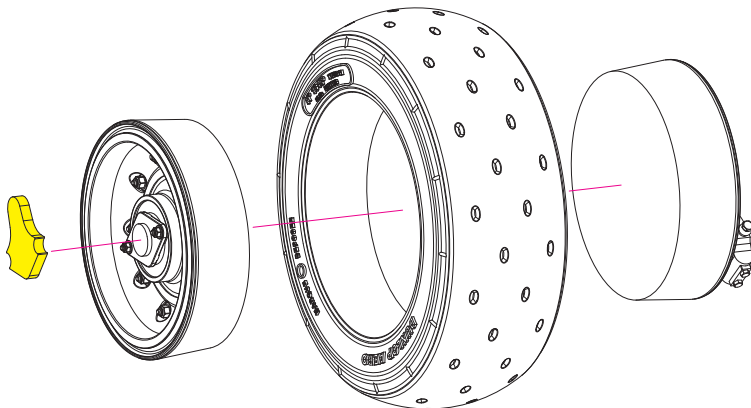

RESIN PARTS
FOR SCALE PLASTIC KITS

FOUGA CM.170 MAGISTER WHEELS SET

INSTRUCTION **RS72-0308**

general issues: info@reskit.com.ua / claim resolution: claims@reskit.com.ua

RESKIT-MODELS.COM

 fb.com/reskit.official