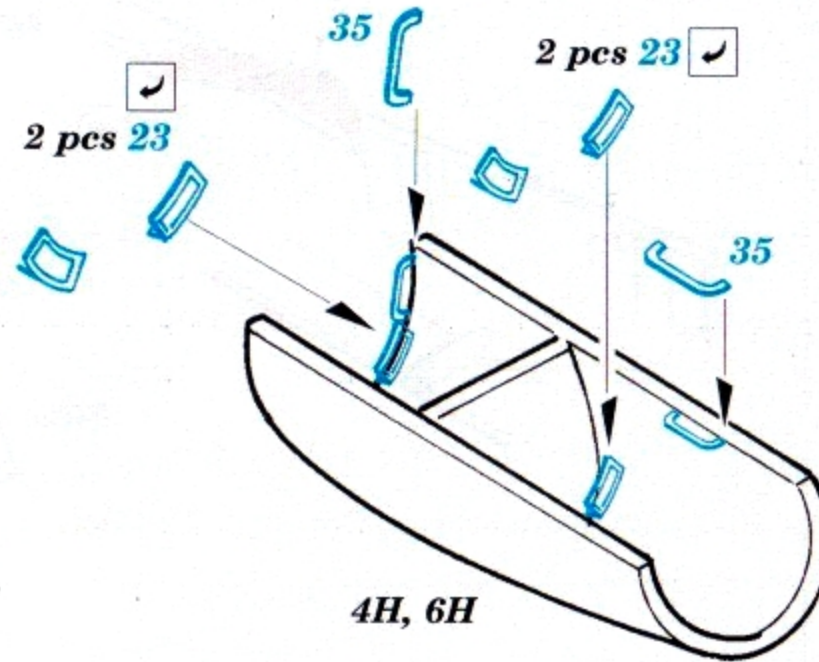

# KUIVALAINEN

KPE 72036

Photo etched parts  
for 1/72 kit Airfix

## BAe Hawk Mk.51

KPE72036  
BAe Hawk Mk.51

Film

Kuivalainen Pienoismalleja  
A Kiven katu 58  
FIN-00510 Helsinki  
Finland  
tel int-358-400-564645  
[www.kuivalainen.net](http://www.kuivalainen.net)

This product contains metal detail parts for upgrading scale plastic models. When selecting this set make sure that it is for the kit mentioned on the label as these sets are made specifically for that kit. When upgrading the model some cutting or corrections may be necessary for parts to fit accurately. **WARNING!** This set contains small and sharp parts. Work carefully in a ventilated and well-lit room. Safety glasses are recommended. This products is not suitable for children 14 years or younger.

2 sets  
SEAT