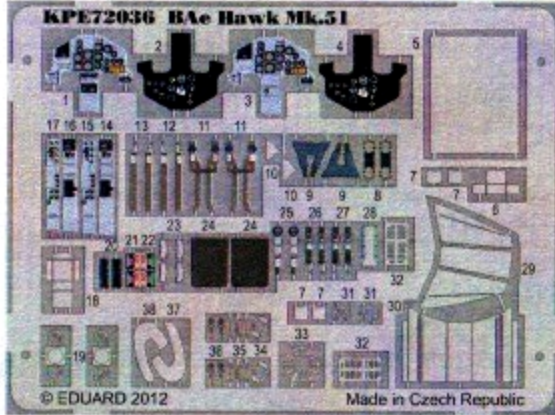

# KUIVALAINEN

KPE 72036

Photo etched parts  
for 1/72 kit Airfix

## BAe Hawk Mk.51

KPE72036  
BAe Hawk Mk.51

Film

Kuivalainen Pienoismalleja  
A Kiven katu 58  
FIN-00510 Helsinki  
Finland  
tel int-358-400-564645  
[www.kuivalainen.net](http://www.kuivalainen.net)

This product contains metal detail parts for upgrading scale plastic models. When selecting this set make sure that it is for the kit mentioned on the label as these sets are made specifically for that kit. When upgrading the model some cutting or corrections may be necessary for parts to fit accurately. **WARNING!** This set contains small and sharp parts. Work carefully in a ventilated and well-lit room. Safety glasses are recommended. This products is not suitable for children 14 years or younger.

2 sets  
SEAT