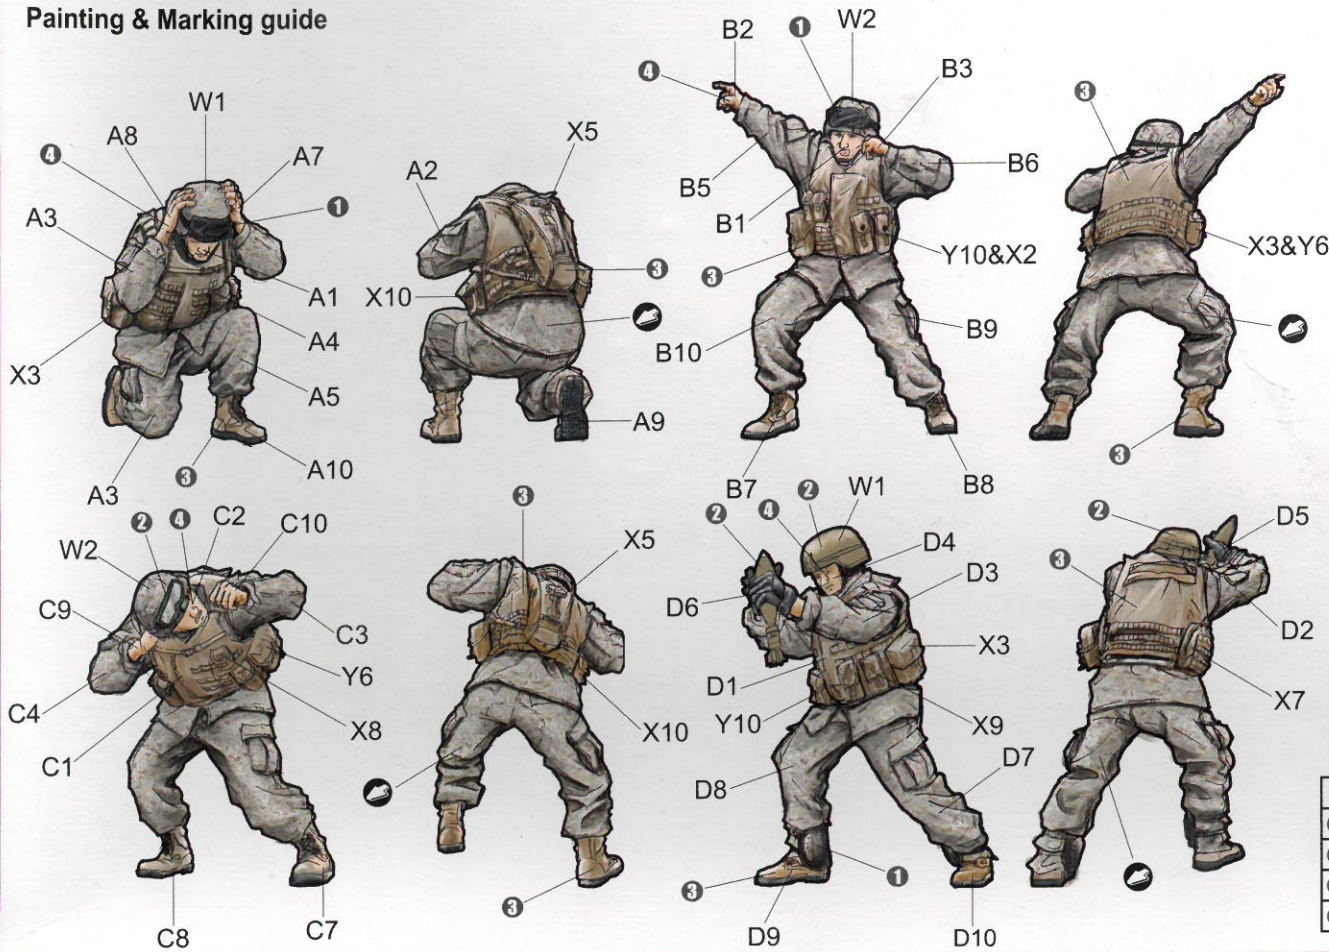

Modern U.S. Marine M252 Team

涂装同标贴指示

Painting & Marking guide