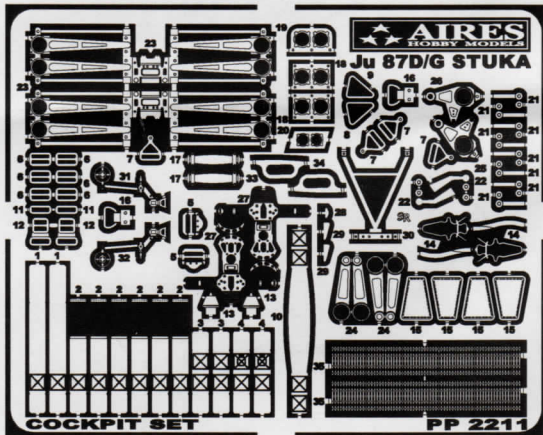

# Junkers Ju 87D/G Stuka

## Cockpit Set for TRUMPETER Kit

RESIN PARTS

PHOTO-ETCHED METAL PARTS

1

2x

2

2x

3

4

5

2x

6

7

8

9

10