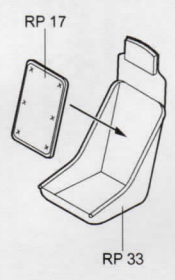

## Cockpit Set for TRUMPETER Kit

RESIN PARTS

PHOTO-ETCHED METAL PARTS

1

2x

2

2x

3

4

5

2x

6

7

8

9

10

11

12

MIRROR ASSEMBLY  
ZRCADLOVÁ MONTÁŽ

REMOVE  
ODSTRANIT