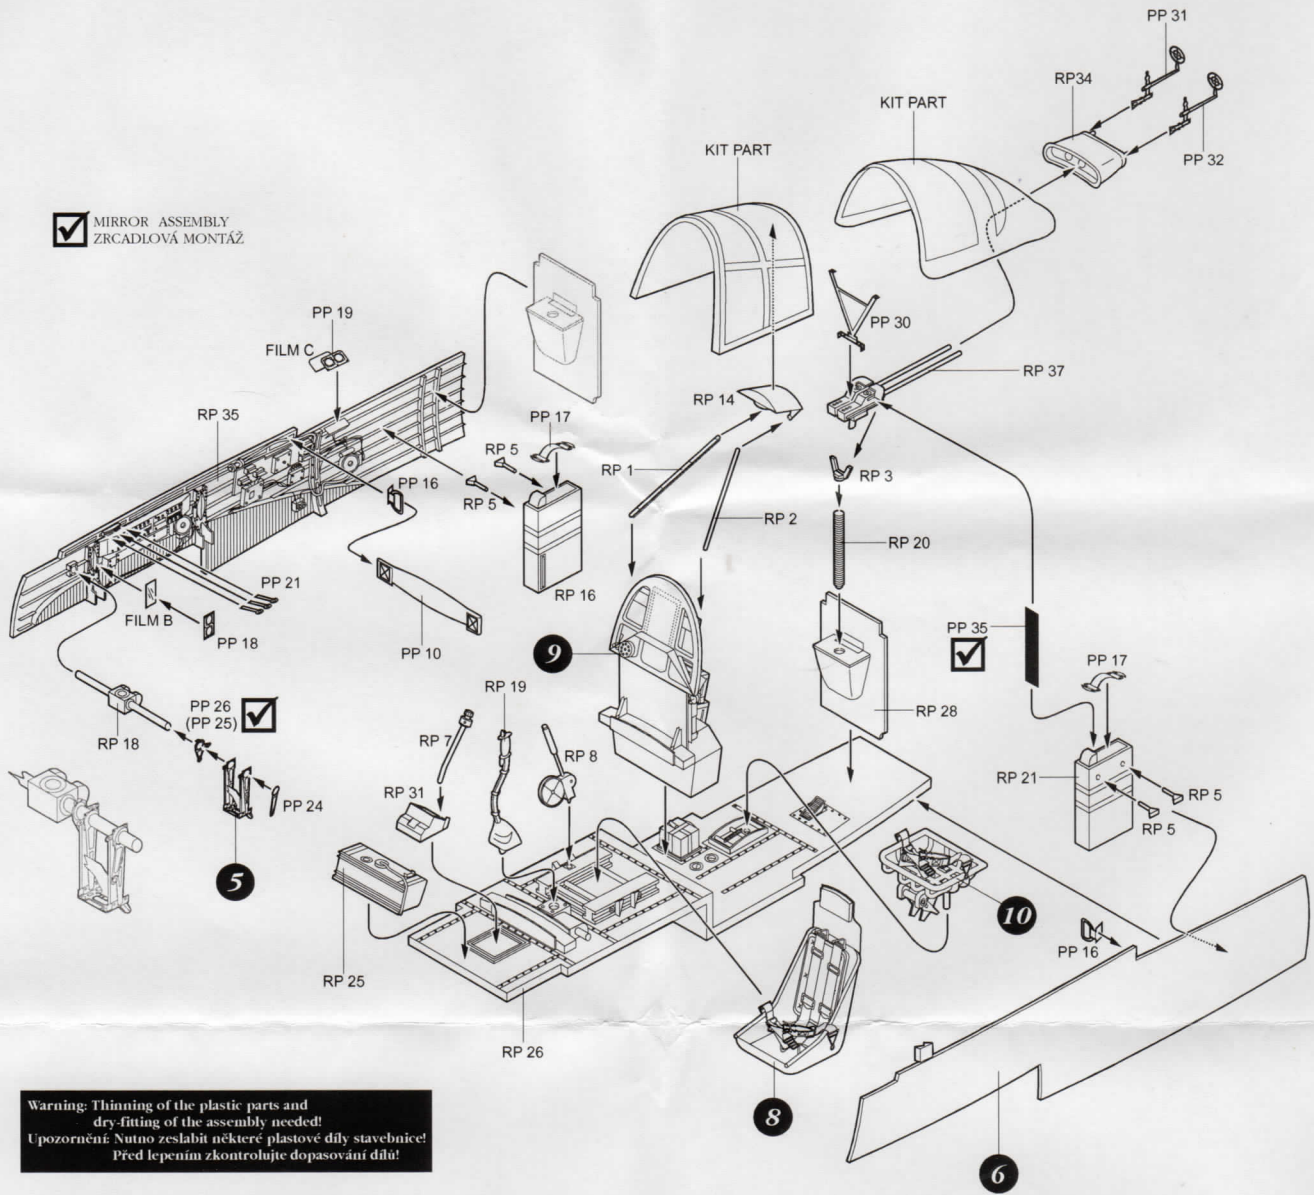

## Cockpit Set for TRUMPETER Kit

RESIN PARTS

PHOTO-ETCHED METAL PARTS

1

2x

2

2x

3

4

5

2x

6

7

8

9

10

11

12

MIRROR ASSEMBLY  
ZRCADLOVÁ MONTÁŽ

REMOVE  
ODSTRANIT