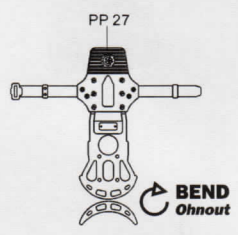

1

2x

2

2x

3

4

5

2x

6

7

8

9

10

11

12