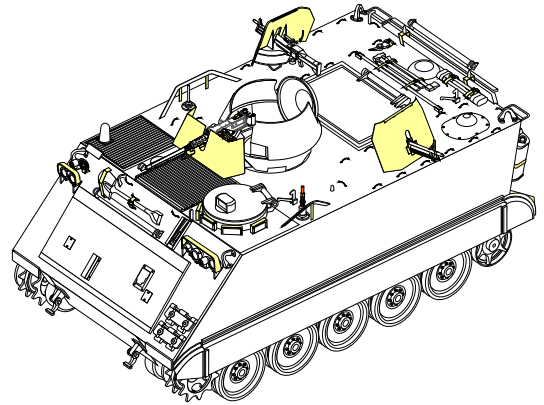

1/35 MILITARY MINIATURE VEHICLE UPGRADE SERIES PE35913

Modern U.S.M113A1 armored personnel carrier

现代美军M113A1 装甲人员运输车

[AFV CLUB Af35113]

■ 推荐使用工具 RECOMMENDED TOOLS

-   
 安装  
install
-   
 折叠  
bend
- A1**  
 改造件零件编号  
PE/resin part number
- B12**  
 原零件编号  
kit part number
- C22**  
 被替换的原零件编号  
replaced kit part number
-   
 另一侧相同制作  
repeat on opposite side
-   
 切除  
remove
-   
 打磨  
grind off
-   
 弧度卷曲  
radial bending
-   
 制作若干组  
multiple assembly
-   
 选择安装  
alternative
-   
 钻孔  
drill
-   
 用胶棒制作  
make from plastic rod

  
 用尖端在凹槽处冲压  
use penpoint to press on the dent

蚀刻片零件内朝面向上  
Put the part upside down  
 用笔尖在凹槽处刺  
Use penpoint to press on the dent

1/35 MILITARY MINIATURE VEHICLE UPGRADE SERIES PE35913

1/35 MILITARY MINIATURE VEHICLE UPGRADE SERIES PE35913