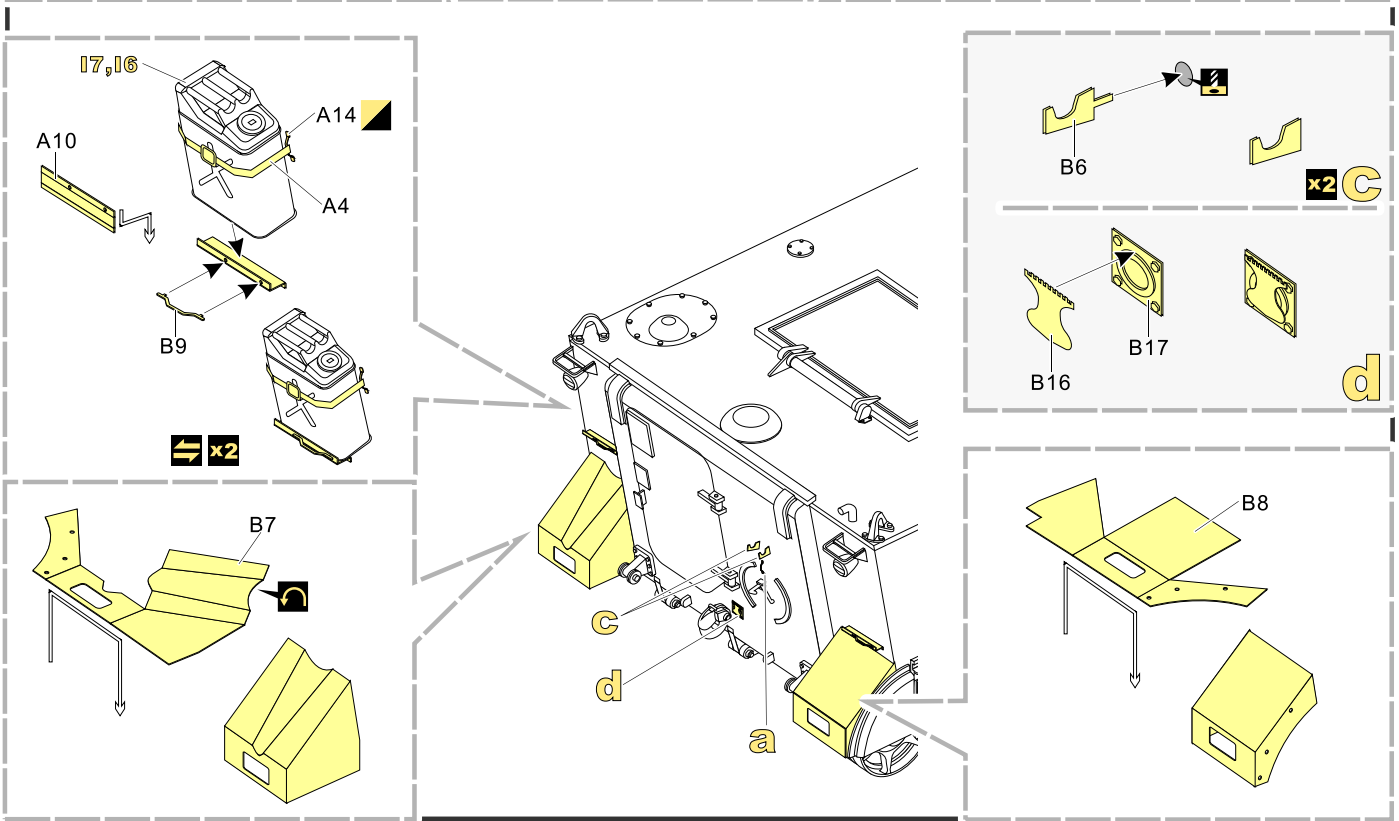

1/35 MILITARY MINIATURE VEHICLE UPGRADE SERIES PE35913

Modern U.S.M113A1 armored personnel carrier

现代美军M113A1 装甲人员运输车

[AFV CLUB Af35113]

■ 推荐使用工具 RECOMMENDED TOOLS

-   
 安装  
install
-   
 折叠  
bend
- A1**  
 改造件零件编号  
PE/resin part number
- B12**  
 原零件编号  
kit part number
- C22**  
 被替换的原零件编号  
replaced kit part number
-   
 另一侧相同制作  
repeat on opposite side
-   
 切除  
remove
-   
 打磨  
grind off
-   
 弧度卷曲  
radial bending
-   
 制作若干组  
multiple assembly
-   
 选择安装  
alternative
-   
 钻孔  
drill
-   
 用胶棒制作  
make from plastic rod

  
 用尖端在凹槽处冲压  
use penpoint to press on the dent

蚀刻片零件内朝面向上  
Put the part upside down  
 用笔尖在凹槽处刺  
Use penpoint to press on the dent

1/35 MILITARY MINIATURE VEHICLE UPGRADE SERIES PE35913

1/35 MILITARY MINIATURE VEHICLE UPGRADE SERIES PE35913