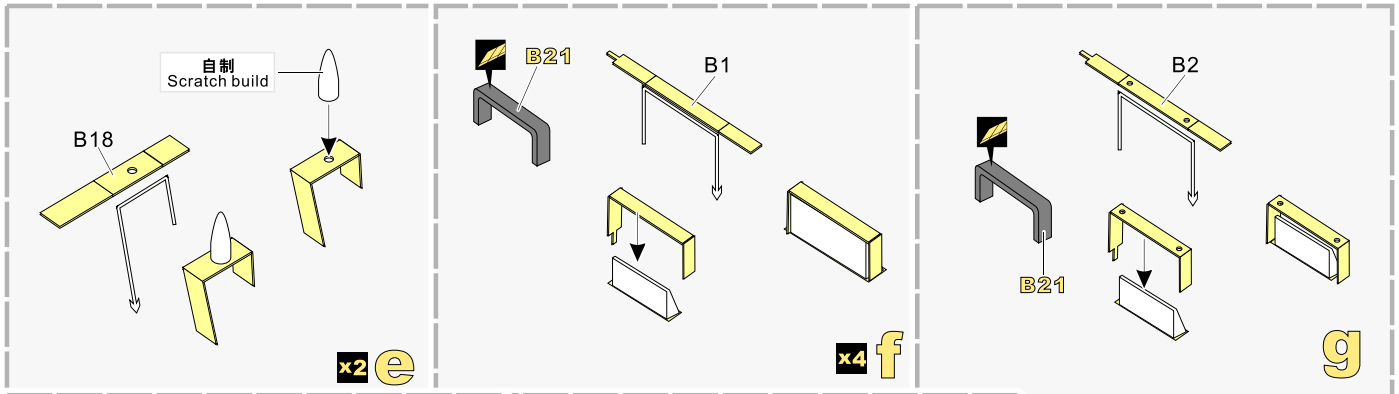

  
 用尖端在凹槽处冲压  
use penpoint to press on the dent

蚀刻片零件内朝面向上  
Put the part upside down  
 用笔尖在凹槽处刺  
Use penpoint to press on the dent

1/35 MILITARY MINIATURE VEHICLE UPGRADE SERIES PE35913

1/35 MILITARY MINIATURE VEHICLE UPGRADE SERIES PE35913