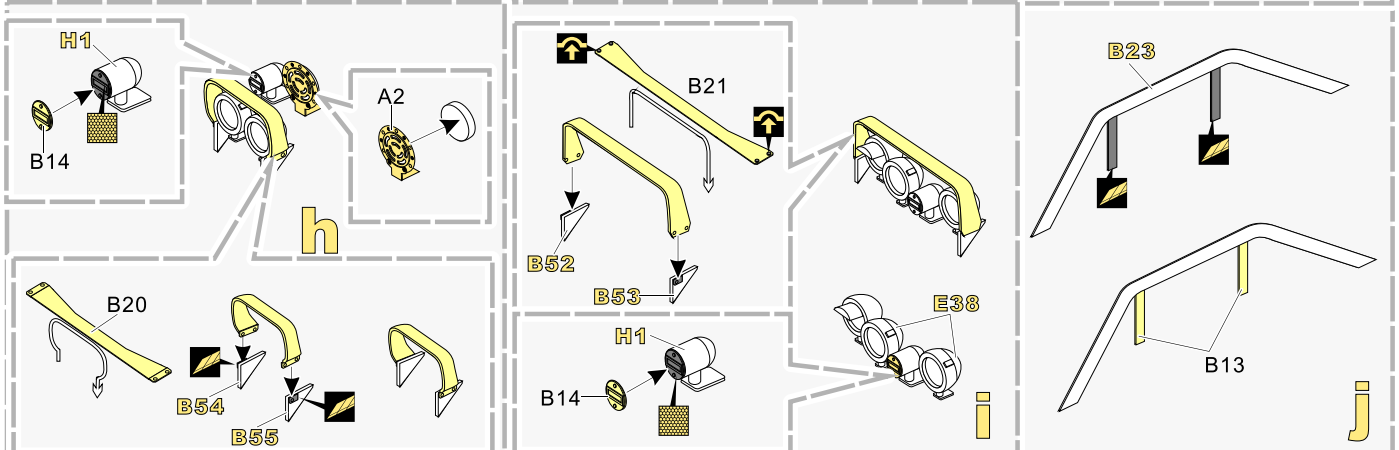

  
 用尖端在凹槽处冲压  
use penpoint to press on the dent

蚀刻片零件内朝面向上  
Put the part upside down  
 用笔尖在凹槽处刺  
Use penpoint to press on the dent

1/35 MILITARY MINIATURE VEHICLE UPGRADE SERIES PE35913

1/35 MILITARY MINIATURE VEHICLE UPGRADE SERIES PE35913