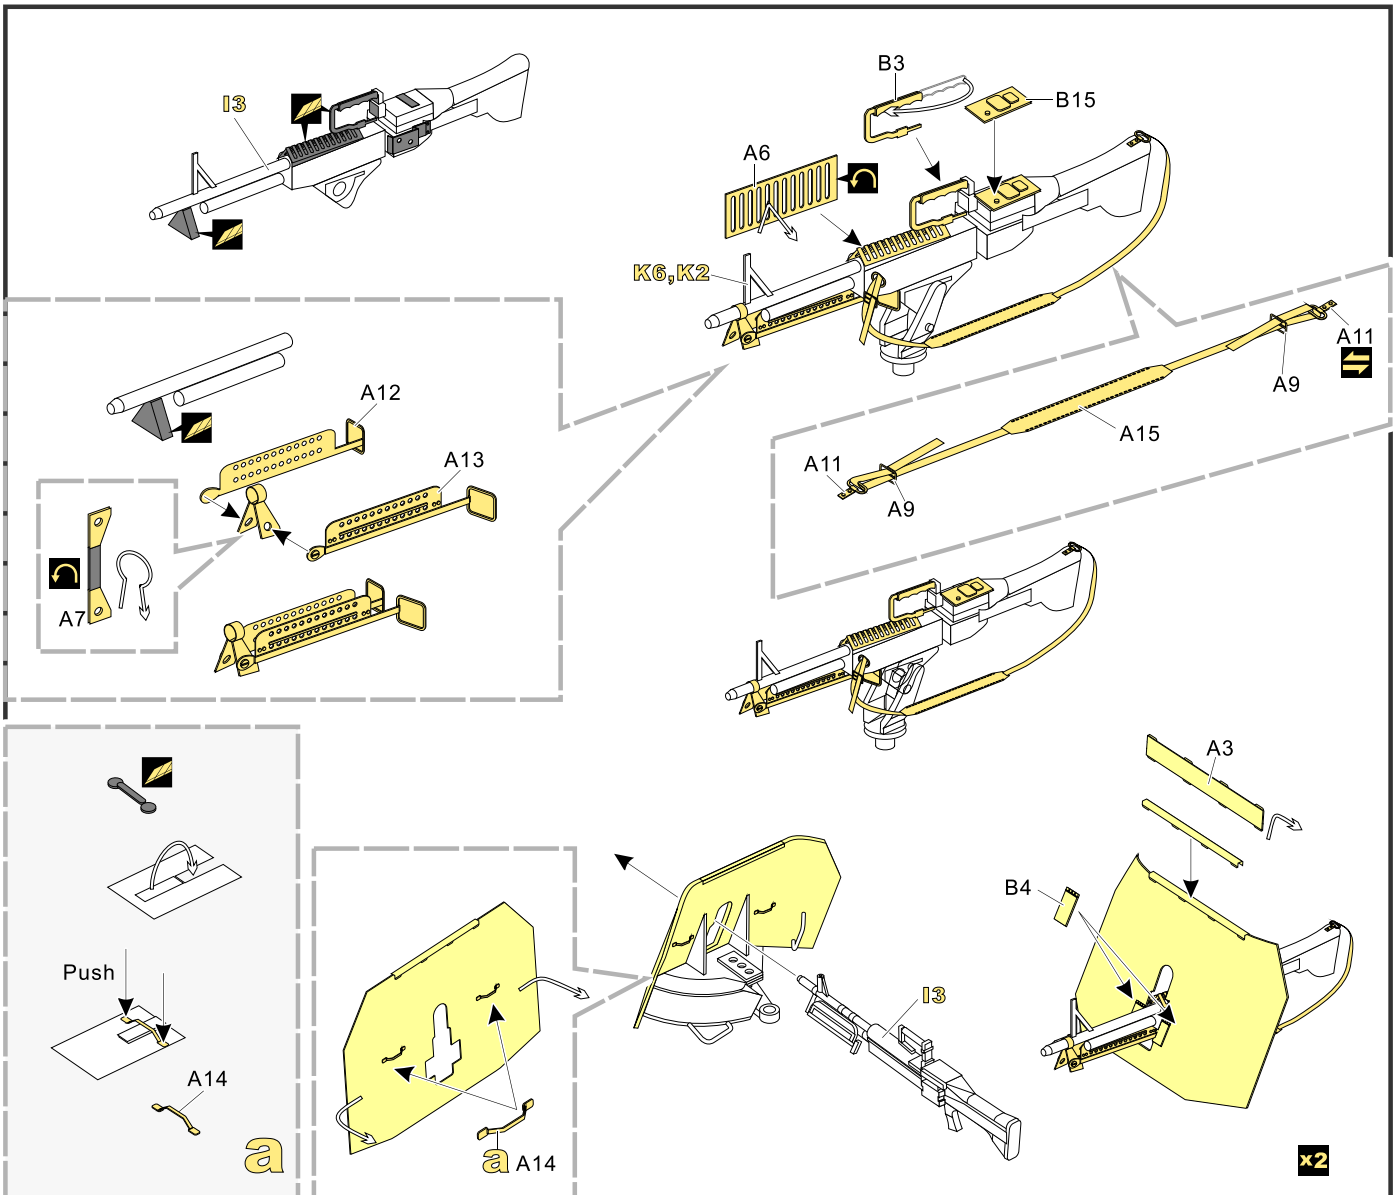

1/35 MILITARY MINIATURE VEHICLE UPGRADE SERIES PE35913

Modern U.S.M113A1 armored personnel carrier

现代美军M113A1 装甲人员运输车

[AFV CLUB Af35113]

■ 推荐使用工具 RECOMMENDED TOOLS

-   
 安装  
install
-   
 折叠  
bend
- A1**  
 改造件零件编号  
PE/resin part number
- B12**  
 原零件编号  
kit part number
- C22**  
 被替换的原零件编号  
replaced kit part number
-   
 另一侧相同制作  
repeat on opposite side
-   
 切除  
remove
-   
 打磨  
grind off
-   
 弧度卷曲  
radial bending
-   
 制作若干组  
multiple assembly
-   
 选择安装  
alternative
-   
 钻孔  
drill
-   
 用胶棒制作  
make from plastic rod

  
 用尖端在凹槽处冲压  
use penpoint to press on the dent

蚀刻片零件内朝面向上  
Put the part upside down  
 用笔尖在凹槽处刺  
Use penpoint to press on the dent

1/35 MILITARY MINIATURE VEHICLE UPGRADE SERIES PE35913

1/35 MILITARY MINIATURE VEHICLE UPGRADE SERIES PE35913