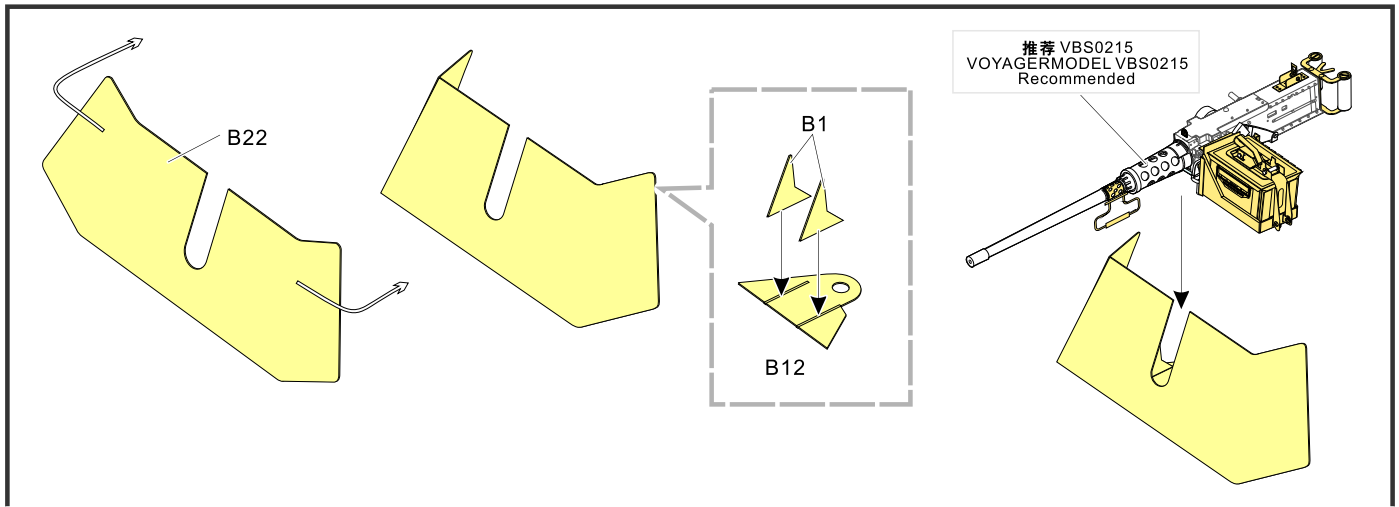

1/35 MILITARY MINIATURE VEHICLE UPGRADE SERIES PE35913

Modern U.S.M113A1 armored personnel carrier

现代美军M113A1 装甲人员运输车

[AFV CLUB Af35113]

■ 推荐使用工具 RECOMMENDED TOOLS

-   
 安装  
install
-   
 折叠  
bend
- A1**  
 改造件零件编号  
PE/resin part number
- B12**  
 原零件编号  
kit part number
- C22**  
 被替换的原零件编号  
replaced kit part number
-   
 另一侧相同制作  
repeat on opposite side
-   
 切除  
remove
-   
 打磨  
grind off
-   
 弧度卷曲  
radial bending
-   
 制作若干组  
multiple assembly
-   
 选择安装  
alternative
-   
 钻孔  
drill
-   
 用胶棒制作  
make from plastic rod

  
 用尖端在凹槽处冲压  
use penpoint to press on the dent

蚀刻片零件内朝面向上  
Put the part upside down  
 用笔尖在凹槽处刺  
Use penpoint to press on the dent

1/35 MILITARY MINIATURE VEHICLE UPGRADE SERIES PE35913

1/35 MILITARY MINIATURE VEHICLE UPGRADE SERIES PE35913