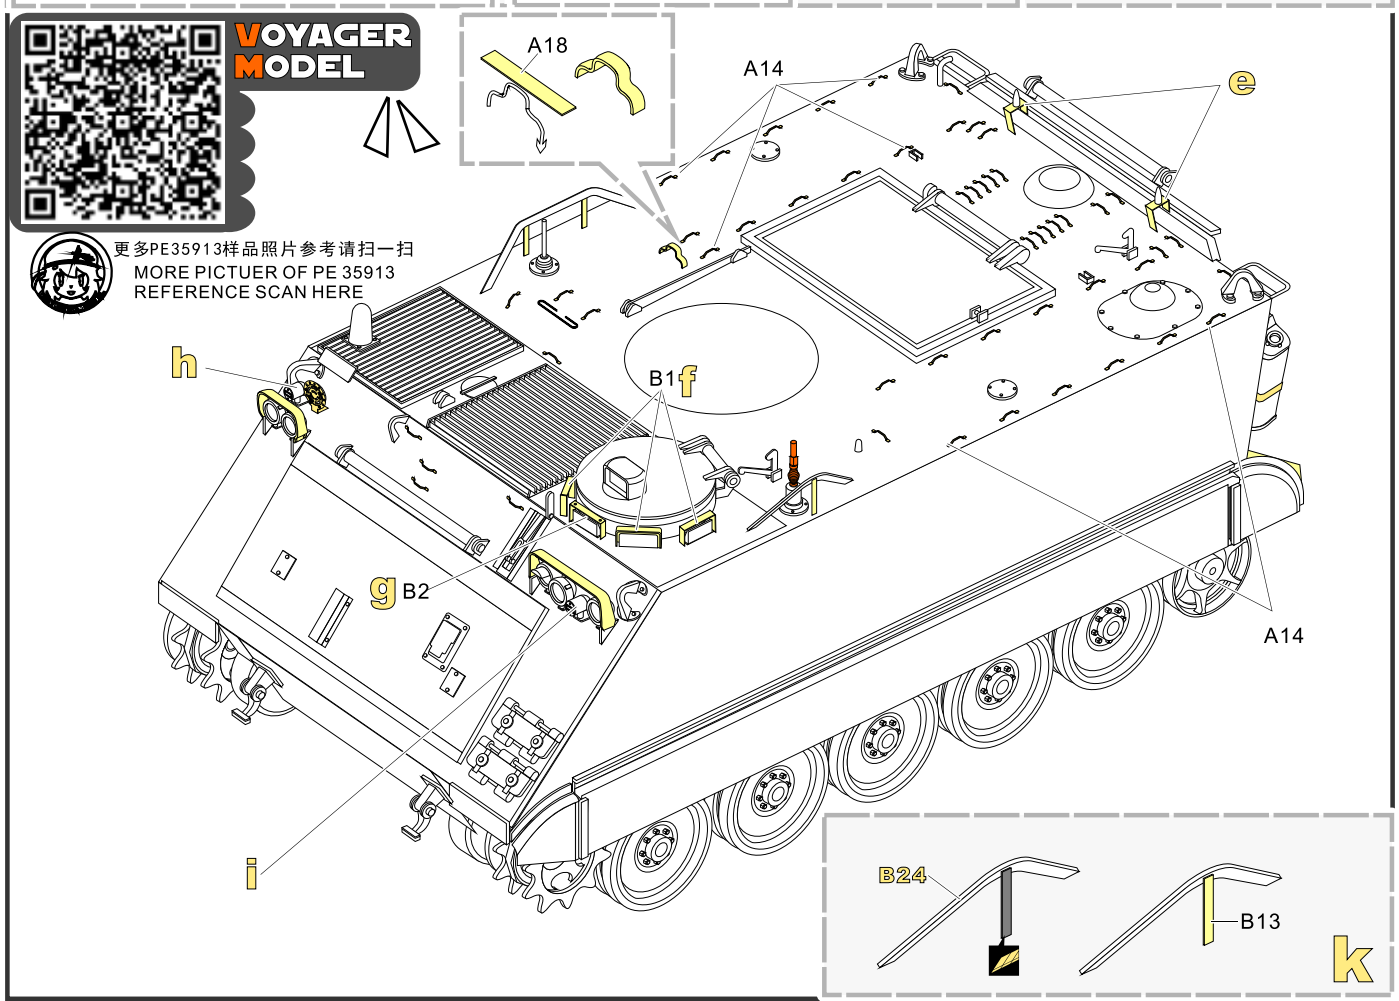

  
 用尖端在凹槽处冲压  
use penpoint to press on the dent

蚀刻片零件内朝面向上  
Put the part upside down  
 用笔尖在凹槽处刺  
Use penpoint to press on the dent

1/35 MILITARY MINIATURE VEHICLE UPGRADE SERIES PE35913

1/35 MILITARY MINIATURE VEHICLE UPGRADE SERIES PE35913