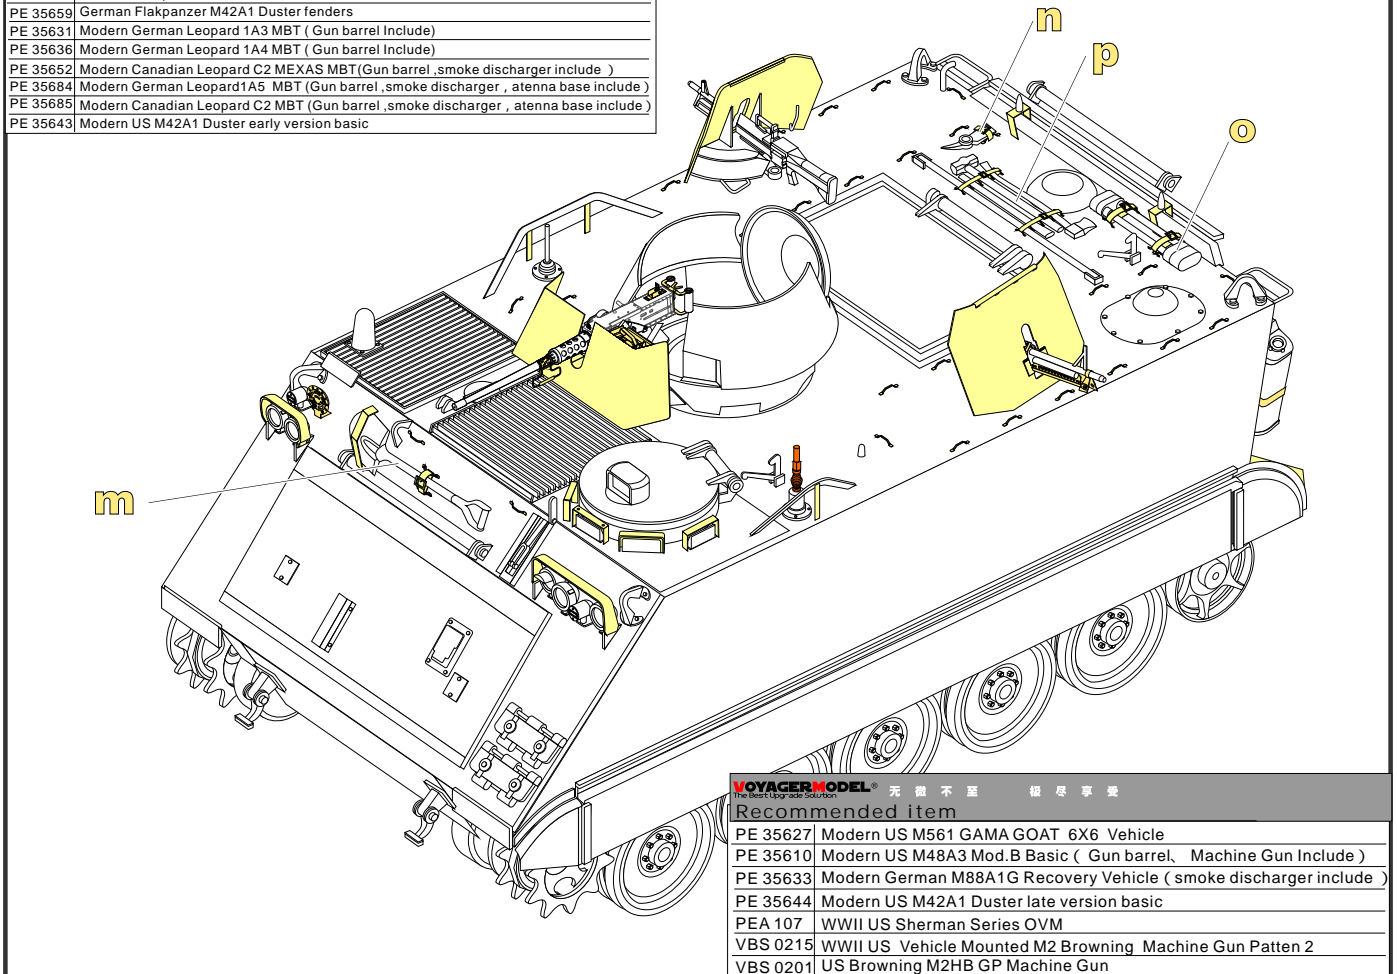

VOYAGERMODEL® 无微不至 精益求精

Recommended item

PE 35632	Modern US Army M88A1 Recovery Vehicle (smoke discharger include)
PE 35658	German Flakpanzer M42A1 Duster basic
PE 35659	German Flakpanzer M42A1 Duster fenders
PE 35631	Modern German Leopard 1A3 MBT (Gun barrel Include)
PE 35636	Modern German Leopard 1A4 MBT (Gun barrel Include)
PE 35652	Modern Canadian Leopard C2 MEXAS MBT (Gun barrel ,smoke discharger include)
PE 35684	Modern German Leopard1A5 MBT (Gun barrel ,smoke discharger , antenna base include)
PE 35685	Modern Canadian Leopard C2 MBT (Gun barrel ,smoke discharger , antenna base include)
PE 35643	Modern US M42A1 Duster early version basic