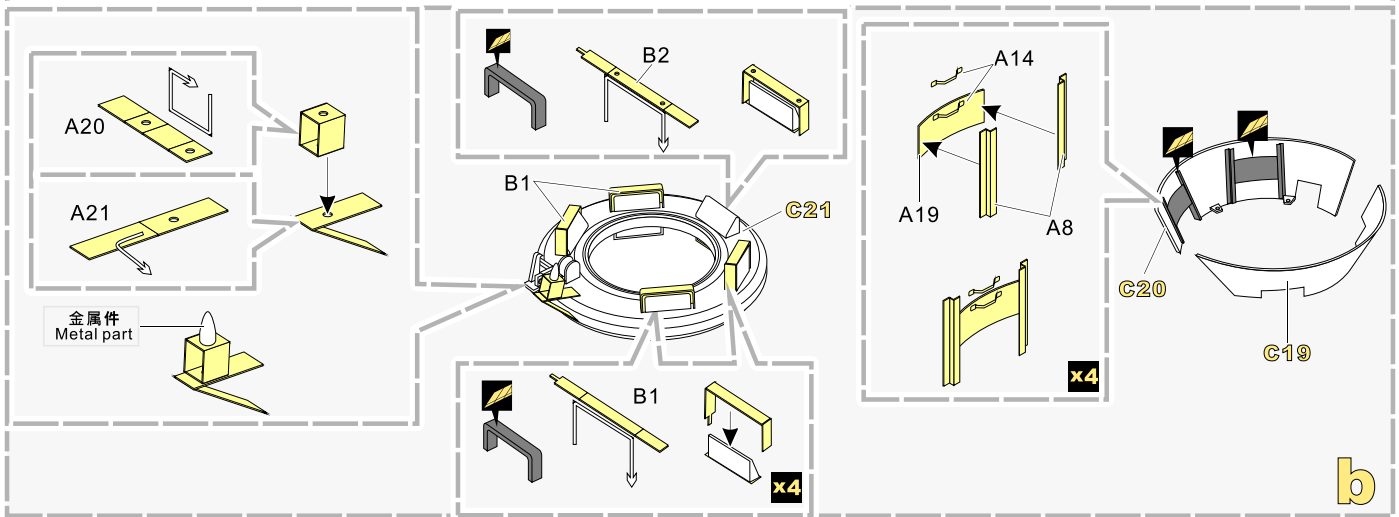

1/35 MILITARY MINIATURE VEHICLE UPGRADE SERIES PE35913

Modern U.S.M113A1 armored personnel carrier

现代美军M113A1 装甲人员运输车

[AFV CLUB Af35113]

■ 推荐使用工具 RECOMMENDED TOOLS

-   
 安装  
install
-   
 折叠  
bend
- A1**  
 改造件零件编号  
PE/resin part number
- B12**  
 原零件编号  
kit part number
- C22**  
 被替换的原零件编号  
replaced kit part number
-   
 另一侧相同制作  
repeat on opposite side
-   
 切除  
remove
-   
 打磨  
grind off
-   
 弧度卷曲  
radial bending
-   
 制作若干组  
multiple assembly
-   
 选择安装  
alternative
-   
 钻孔  
drill
-   
 用胶棒制作  
make from plastic rod

  
 用尖端在凹槽处冲压  
use penpoint to press on the dent

蚀刻片零件内朝面向上  
Put the part upside down  
 用笔尖在凹槽处刺  
Use penpoint to press on the dent

1/35 MILITARY MINIATURE VEHICLE UPGRADE SERIES PE35913

1/35 MILITARY MINIATURE VEHICLE UPGRADE SERIES PE35913