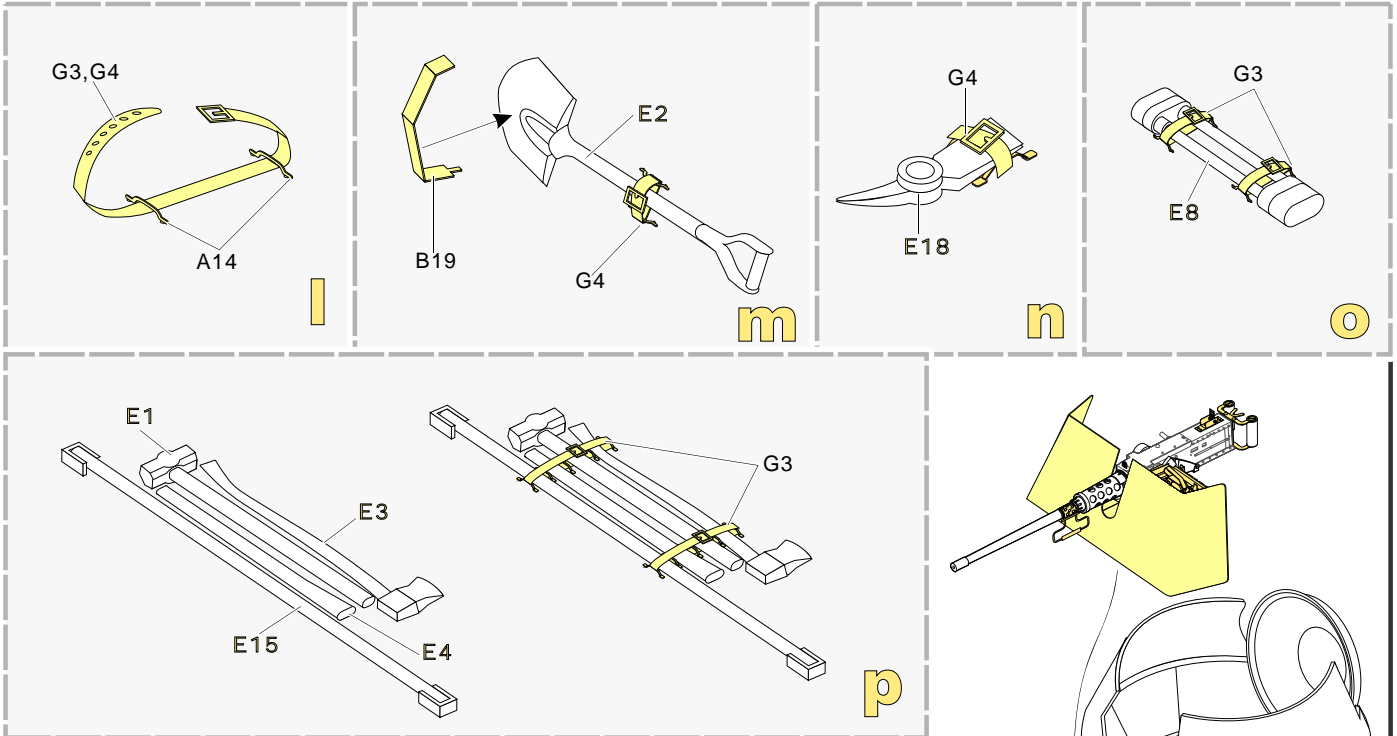

1/35 MILITARY MINIATURE VEHICLE UPGRADE SERIES PE35913