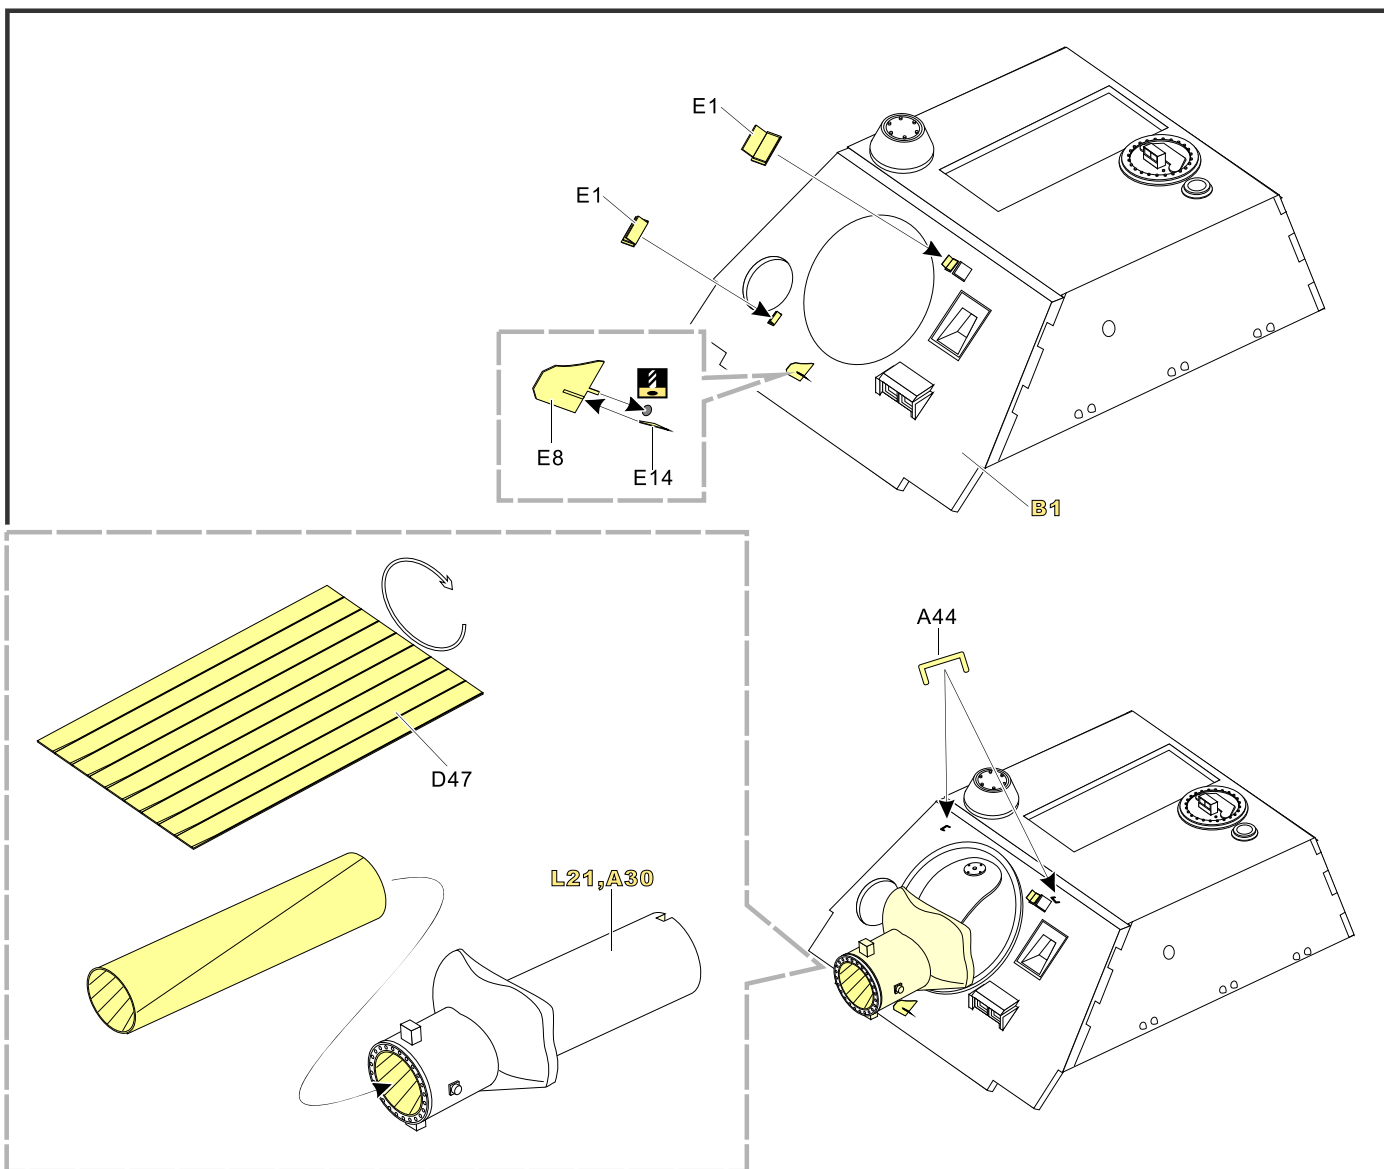

1/35 MILITARY MINIATURE VEHICLE UPGRADE SERIES PE35914

WWII German SturmTiger Basic

二战德军突击虎自行臼炮改造件

[For RMF 5012]

■ 推荐使用工具 RECOMMENDED TOOLS

- 
 安装
install
- 
 折叠
bend
- A1**
 改造件零件编号
PE/resin part number
- B12**
 原零件编号
kit part number
- C22**
 被替换的原零件编号
replaced kit part number
- 
 另一侧相同制作
repeat on opposite side
- 
 切除
remove
- 
 打磨
grind off
- 
 弧度卷曲
radial bending
- 
 制作若干组
multiple assembly
- 
 选择安装
alternative
- 
 钻孔
drill
- 
 用胶棒制作
make from plastic rod

 用尖端在凹槽处冲压
use penpoint to press on the dent

蚀刻片零件内侧面向上
Put the part upside down
 用笔尖在凹槽处刺
Use penpoint to press on the dent

1/35 MILITARY MINIATURE VEHICLE UPGRADE SERIES PE35914

1/35 MILITARY MINIATURE VEHICLE UPGRADE SERIES PE35914