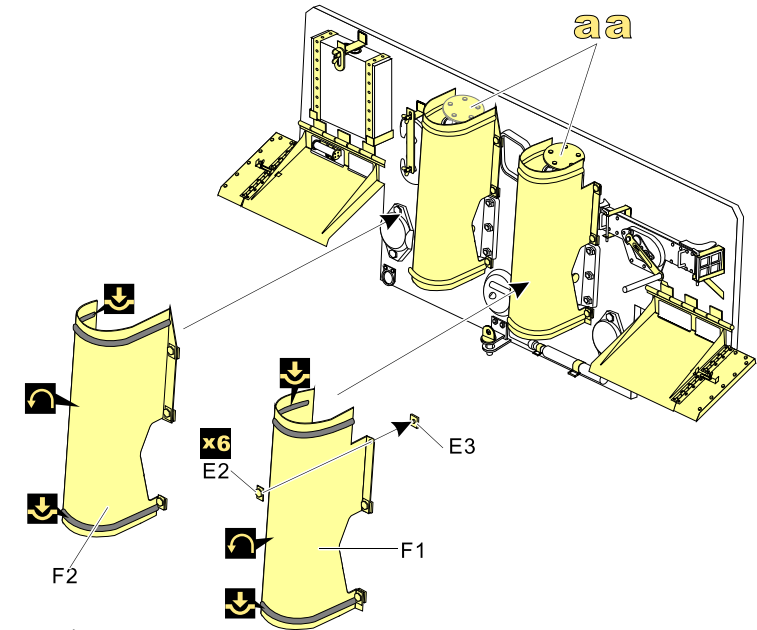

1/35 MILITARY MINIATURE VEHICLE UPGRADE SERIES PE35914

VOYAGERMODEL® 无微不至 极尽享受

Recommended item

VBS0105	WWII German Tiger I Barrel (Early Version)
VBS0111	WWII German Tiger I Barrel (Mid/Late Version)
VBS0211	WWII German Tiger I Barrel (Late Version)
PEA 055	WWII German Tiger I Stowage bin
PEA 087	WWII German Tiger I Air cleaner
PEA 088	WWII Tiger I early Production Demeged Road wheels
PE 35799	WWII German Tiger I Initial Production Afrika korp [For RMF]
PE 35857	WWII German Bergepanzer Tiger I basic [For RMF]
PE 35839	WWII German Tiger I Gruppe "Fehrmann" [For RMF]
PE 35792	WWII German Tiger I Early Production(s.Pz.Abt.503 Eastern Front 1943)Basic [For RMF]
PE 35771	WWII German Tiger I Early Production Basic [For RMF]
PE A 057	WWII German Tiger I Stowage bin w/additional Stowage bin [For GP]
PE 35136	WWII German STURMTIGER [For AFV]
PE 35178	WWII German STURMTIGER [For TAMIYA]
FE 35035	WWII German SturmTiger Zemmerit [For RMF]