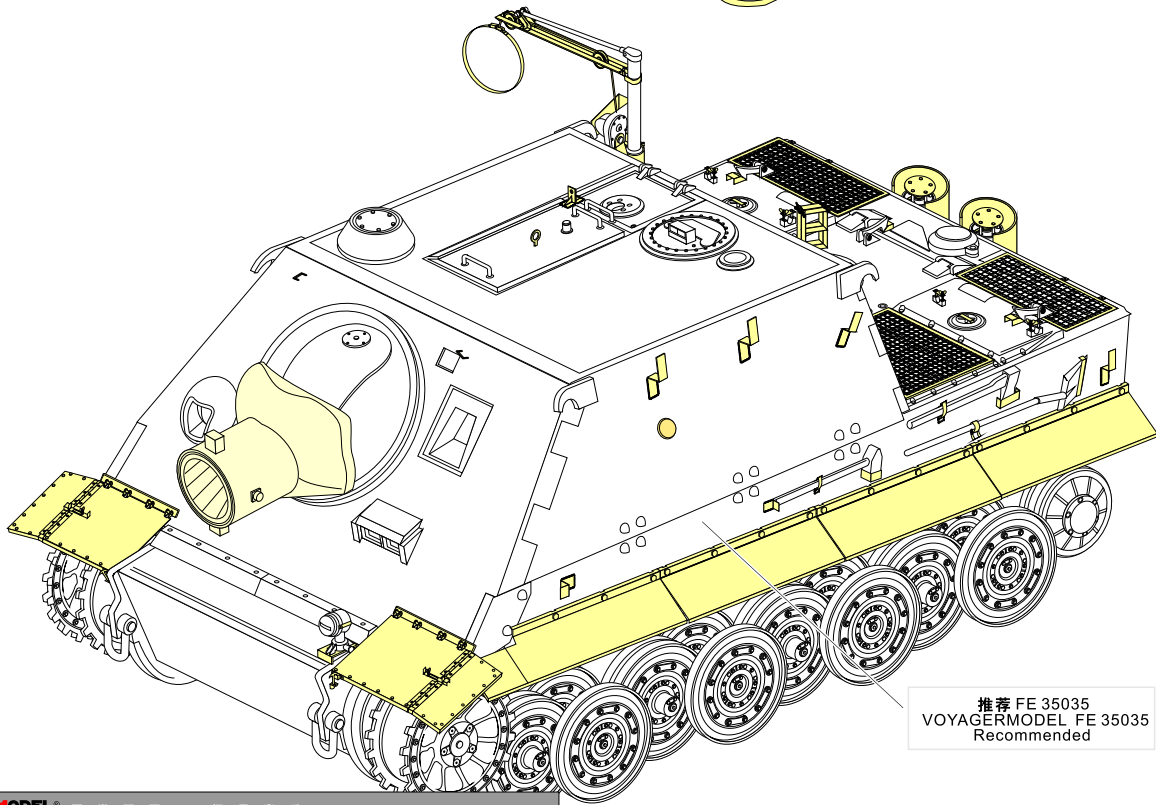

1/35 MILITARY MINIATURE VEHICLE UPGRADE SERIES PE35914

VOYAGERMODEL® 无微不至 极尽享受

Recommended item

VBS0105	WWII German Tiger I Barrel (Early Version)
VBS0111	WWII German Tiger I Barrel (Mid/Late Version)
VBS0211	WWII German Tiger I Barrel (Late Version)
PEA 055	WWII German Tiger I Stowage bin
PEA 087	WWII German Tiger I Air cleaner
PEA 088	WWII Tiger I early Production Demeged Road wheels
PE 35799	WWII German Tiger I Initial Production Afrika korp [For RMF]
PE 35857	WWII German Bergepanzer Tiger I basic [For RMF]
PE 35839	WWII German Tiger I Gruppe "Fehrmann" [For RMF]
PE 35792	WWII German Tiger I Early Production(s.Pz.Abt.503 Eastern Front 1943)Basic [For RMF]
PE 35771	WWII German Tiger I Early Production Basic [For RMF]
PE A 057	WWII German Tiger I Stowage bin w/additional Stowage bin [For GP]
PE 35136	WWII German STURMTIGER [For AFV]
PE 35178	WWII German STURMTIGER [For TAMIYA]
FE 35035	WWII German SturmTiger Zemmerit [For RMF]