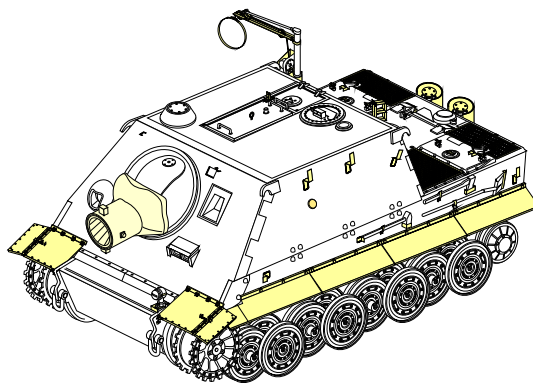

1/35 MILITARY MINIATURE VEHICLE UPGRADE SERIES PE35914

WWII German SturmTiger Basic

二战德军突击虎自行臼炮改造件

[For RMF 5012]

■ 推荐使用工具 RECOMMENDED TOOLS

- 
 安装
install
- 
 折叠
bend
- A1**
 改造件零件编号
PE/resin part number
- B12**
 原零件编号
kit part number
- C22**
 被替换的原零件编号
replaced kit part number
- 
 另一侧相同制作
repeat on opposite side
- 
 切除
remove
- 
 打磨
grind off
- 
 弧度卷曲
radial bending
- 
 制作若干组
multiple assembly
- 
 选择安装
alternative
- 
 钻孔
drill
- 
 用胶棒制作
make from plastic rod

 用尖端在凹槽处冲压
use penpoint to press on the dent

蚀刻片零件内侧面向上
Put the part upside down
 用笔尖在凹槽处刺
Use penpoint to press on the dent

1/35 MILITARY MINIATURE VEHICLE UPGRADE SERIES PE35914

1/35 MILITARY MINIATURE VEHICLE UPGRADE SERIES PE35914