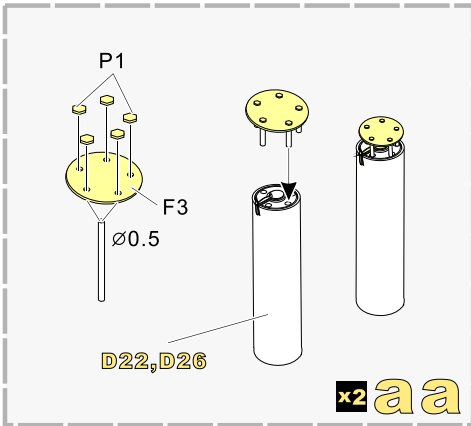

1/35 MILITARY MINIATURE VEHICLE UPGRADE SERIES PE35914

VOYAGERMODEL® 无微不至 极尽享受

Recommended item

VBS0105	WWII German Tiger I Barrel (Early Version)
VBS0111	WWII German Tiger I Barrel (Mid/Late Version)
VBS0211	WWII German Tiger I Barrel (Late Version)
PEA 055	WWII German Tiger I Stowage bin
PEA 087	WWII German Tiger I Air cleaner
PEA 088	WWII Tiger I early Production Demeged Road wheels
PE 35799	WWII German Tiger I Initial Production Afrika korp [For RMF]
PE 35857	WWII German Bergepanzer Tiger I basic [For RMF]
PE 35839	WWII German Tiger I Gruppe "Fehrmann" [For RMF]
PE 35792	WWII German Tiger I Early Production(s.Pz.Abt.503 Eastern Front 1943)Basic [For RMF]
PE 35771	WWII German Tiger I Early Production Basic [For RMF]
PE A 057	WWII German Tiger I Stowage bin w/additional Stowage bin [For GP]
PE 35136	WWII German STURMTIGER [For AFV]
PE 35178	WWII German STURMTIGER [For TAMIYA]
FE 35035	WWII German SturmTiger Zemmerit [For RMF]