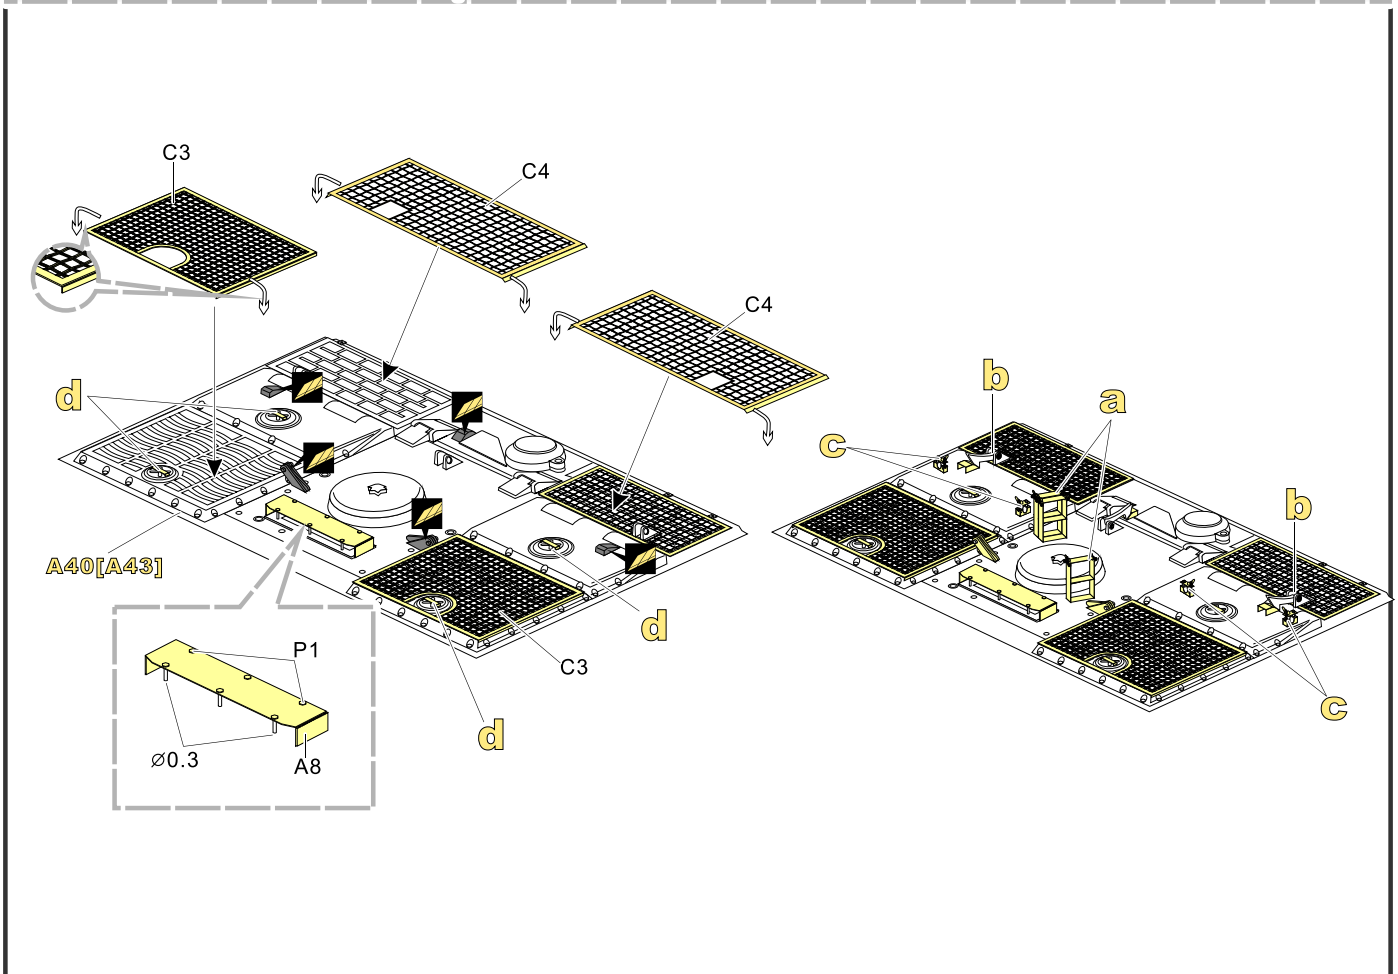

1/35 MILITARY MINIATURE VEHICLE UPGRADE SERIES PE35914

WWII German SturmTiger Basic

二战德军突击虎自行臼炮改造件

[For RMF 5012]

■ 推荐使用工具 RECOMMENDED TOOLS

- 
 安装
install
- 
 折叠
bend
- A1**
 改造件零件编号
PE/resin part number
- B12**
 原零件编号
kit part number
- C22**
 被替换的原零件编号
replaced kit part number
- 
 另一侧相同制作
repeat on opposite side
- 
 切除
remove
- 
 打磨
grind off
- 
 弧度卷曲
radial bending
- 
 制作若干组
multiple assembly
- 
 选择安装
alternative
- 
 钻孔
drill
- 
 用胶棒制作
make from plastic rod

 用尖端在凹槽处冲压
use penpoint to press on the dent

蚀刻片零件内侧面向上
Put the part upside down
 用笔尖在凹槽处刺
Use penpoint to press on the dent

1/35 MILITARY MINIATURE VEHICLE UPGRADE SERIES PE35914

1/35 MILITARY MINIATURE VEHICLE UPGRADE SERIES PE35914