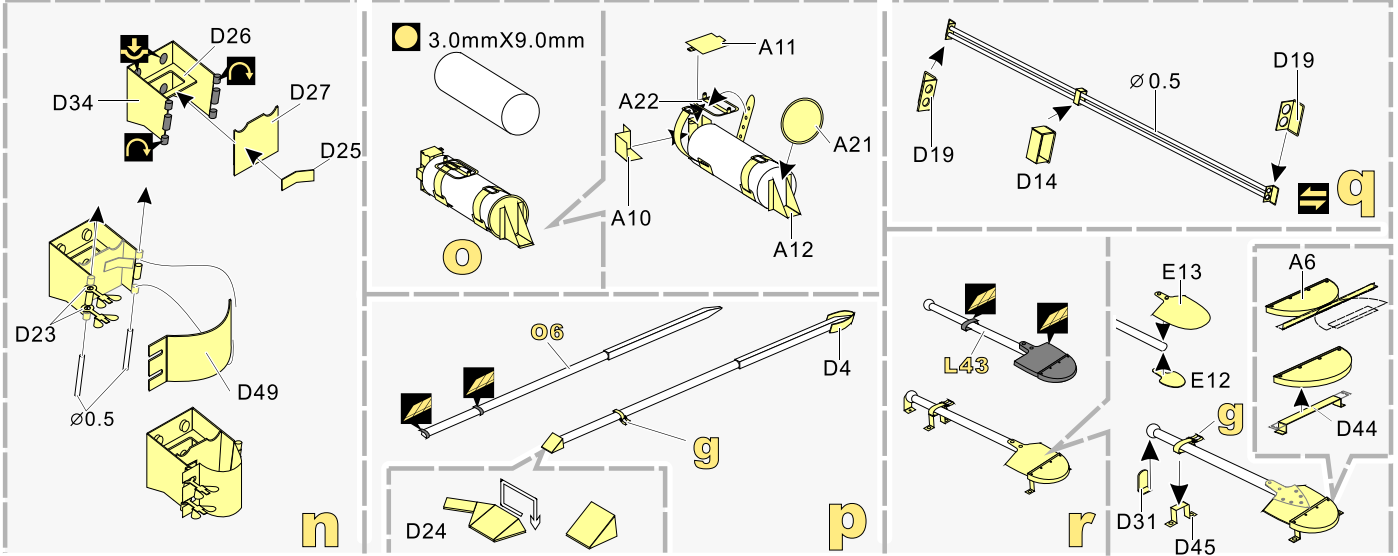

1/35 MILITARY MINIATURE VEHICLE UPGRADE SERIES PE35914