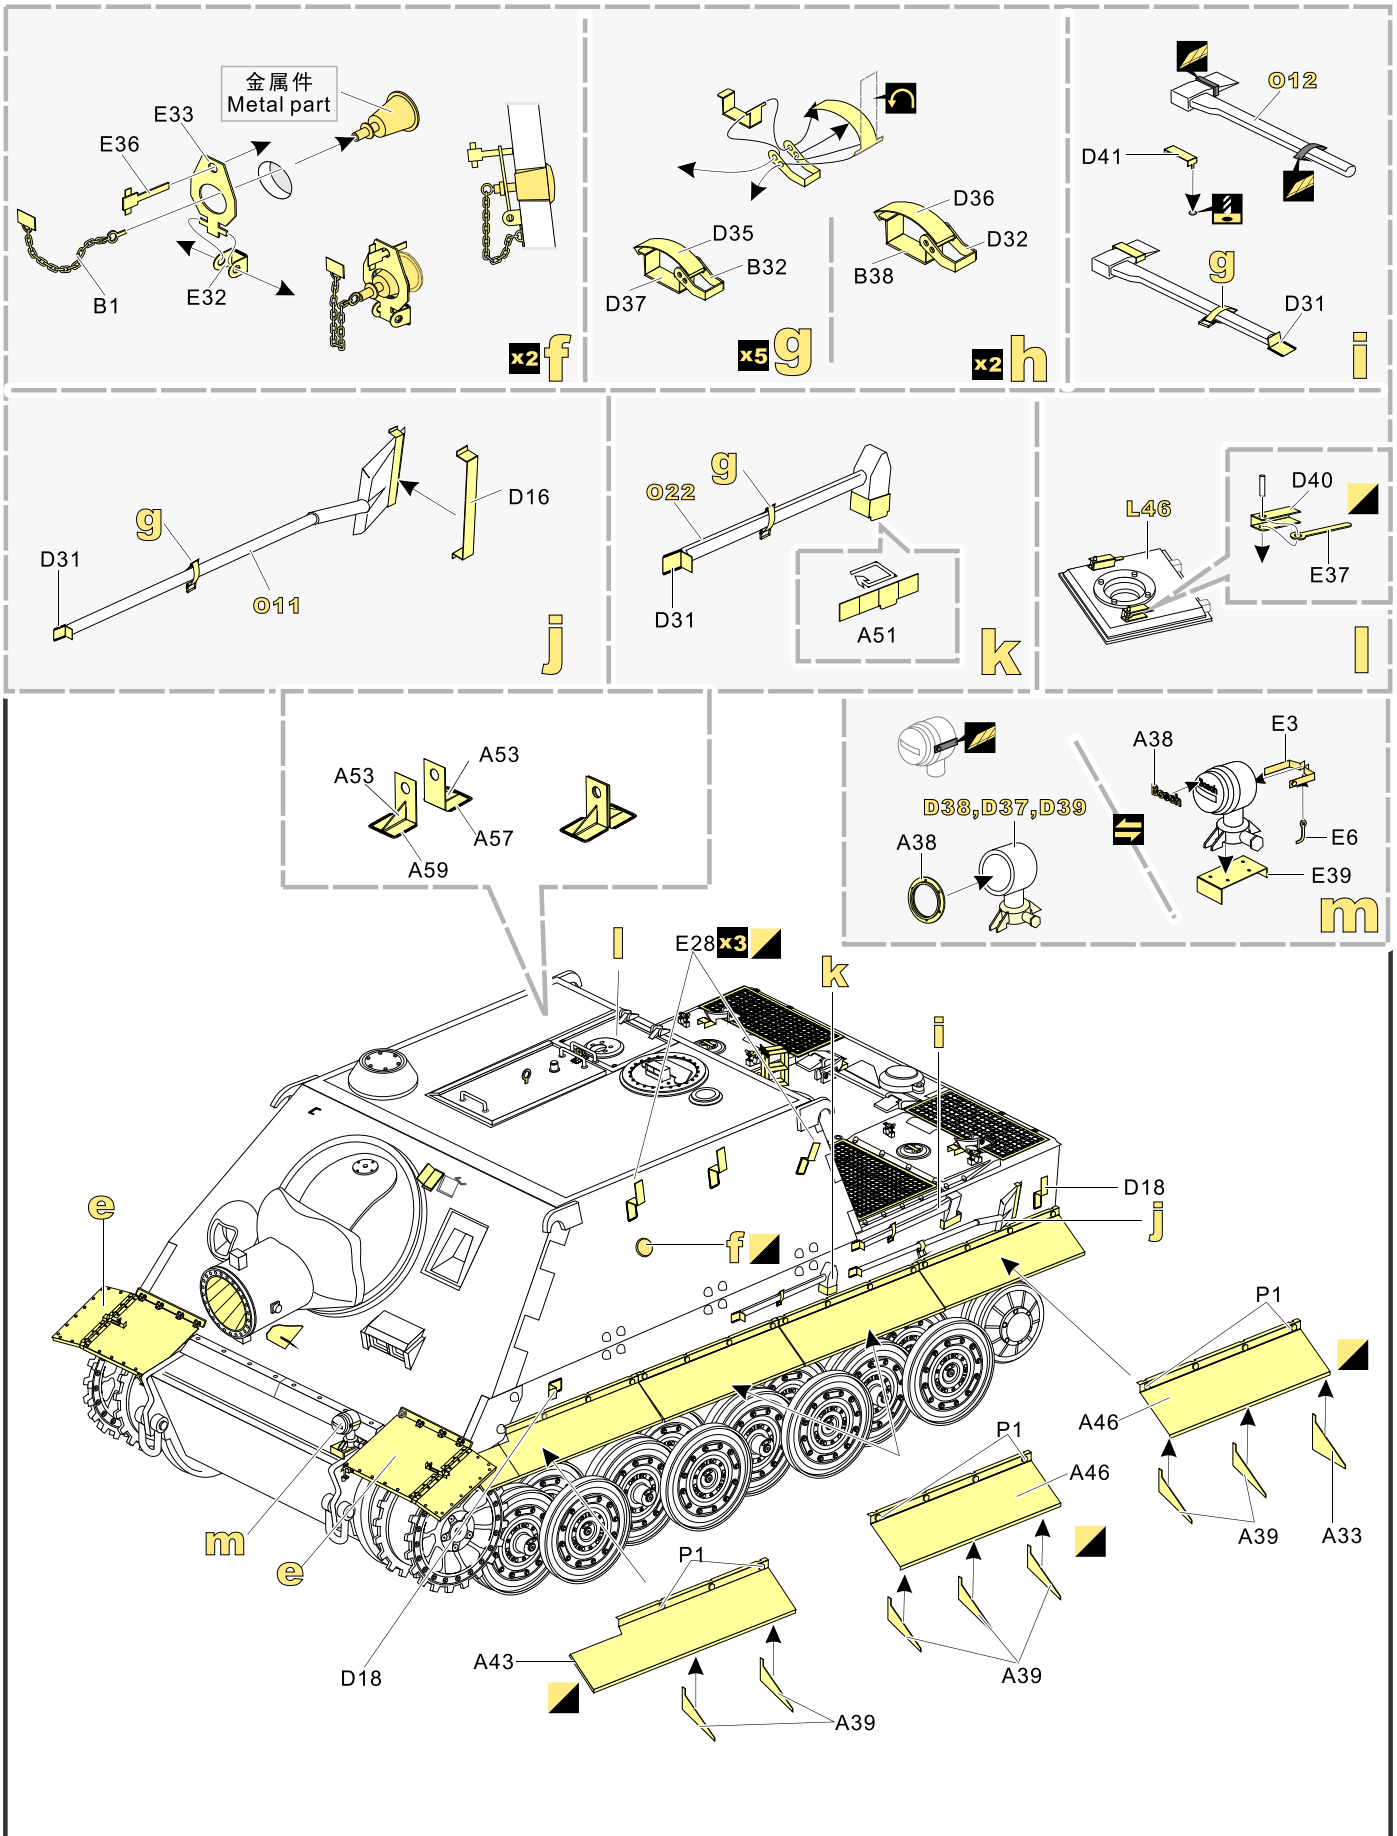

1/35 MILITARY MINIATURE VEHICLE UPGRADE SERIES PE35914

WWII German SturmTiger Basic

二战德军突击虎自行臼炮改造件

[For RMF 5012]

■ 推荐使用工具 RECOMMENDED TOOLS

- 
 安装
install
- 
 折叠
bend
- A1**
 改造件零件编号
PE/resin part number
- B12**
 原零件编号
kit part number
- C22**
 被替换的原零件编号
replaced kit part number
- 
 另一侧相同制作
repeat on opposite side
- 
 切除
remove
- 
 打磨
grind off
- 
 弧度卷曲
radial bending
- 
 制作若干组
multiple assembly
- 
 选择安装
alternative
- 
 钻孔
drill
- 
 用胶棒制作
make from plastic rod

 用尖端在凹槽处冲压
use penpoint to press on the dent

蚀刻片零件内侧面向上
Put the part upside down
 用笔尖在凹槽处刺
Use penpoint to press on the dent

1/35 MILITARY MINIATURE VEHICLE UPGRADE SERIES PE35914

1/35 MILITARY MINIATURE VEHICLE UPGRADE SERIES PE35914