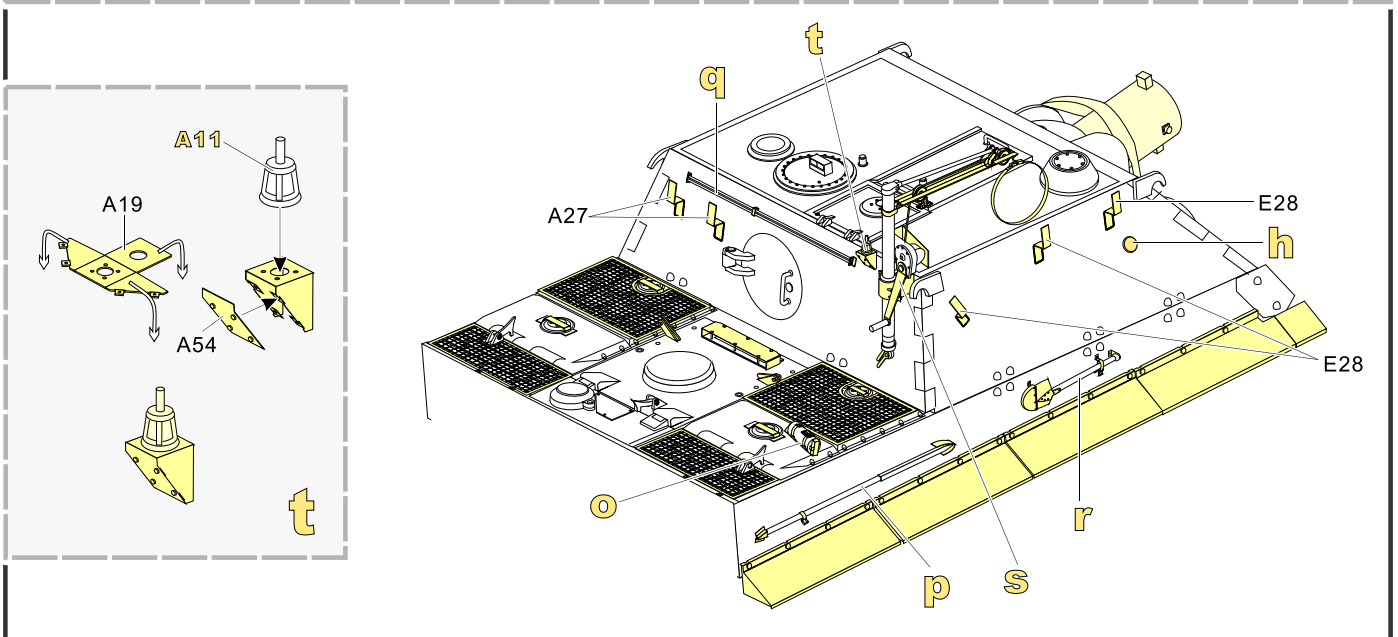

1/35 MILITARY MINIATURE VEHICLE UPGRADE SERIES PE35914