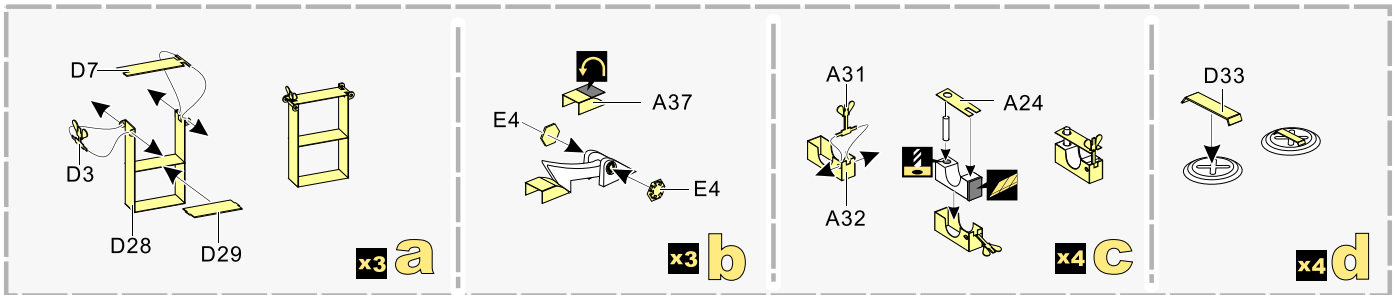

1/35 MILITARY MINIATURE VEHICLE UPGRADE SERIES PE35914

WWII German SturmTiger Basic

二战德军突击虎自行臼炮改造件

[For RMF 5012]

■ 推荐使用工具 RECOMMENDED TOOLS

- 
 安装
install
- 
 折叠
bend
- A1**
 改造件零件编号
PE/resin part number
- B12**
 原零件编号
kit part number
- C22**
 被替换的原零件编号
replaced kit part number
- 
 另一侧相同制作
repeat on opposite side
- 
 切除
remove
- 
 打磨
grind off
- 
 弧度卷曲
radial bending
- 
 制作若干组
multiple assembly
- 
 选择安装
alternative
- 
 钻孔
drill
- 
 用胶棒制作
make from plastic rod

 用尖端在凹槽处冲压
use penpoint to press on the dent

蚀刻片零件内侧面向上
Put the part upside down
 用笔尖在凹槽处刺
Use penpoint to press on the dent

1/35 MILITARY MINIATURE VEHICLE UPGRADE SERIES PE35914

1/35 MILITARY MINIATURE VEHICLE UPGRADE SERIES PE35914