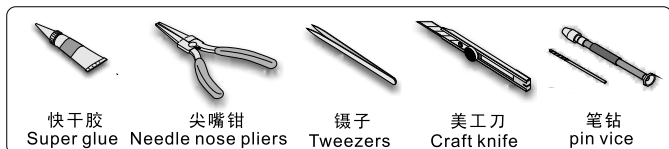

1/35 MILITARY MINIATURE VEHICLE UPGRADE SERIES PE35914

WWII German SturmTiger Basic

二战德军突击虎自行臼炮改造件

[For RMF 5012]

■ 推荐使用工具 RECOMMENDED TOOLS

- 
 安装
install
- 
 折叠
bend
- A1**
 改造件零件编号
PE/resin part number
- B12**
 原零件编号
kit part number
- C22**
 被替换的原零件编号
replaced kit part number
- 
 另一侧相同制作
repeat on opposite side
- 
 切除
remove
- 
 打磨
grind off
- 
 弧度卷曲
radial bending
- 
 制作若干组
multiple assembly
- 
 选择安装
alternative
- 
 钻孔
drill
- 
 用胶棒制作
make from plastic rod

 用尖端在凹槽处冲压
use penpoint to press on the dent

蚀刻片零件内侧面向上
Put the part upside down
 用笔尖在凹槽处刺
Use penpoint to press on the dent

1/35 MILITARY MINIATURE VEHICLE UPGRADE SERIES PE35914

1/35 MILITARY MINIATURE VEHICLE UPGRADE SERIES PE35914