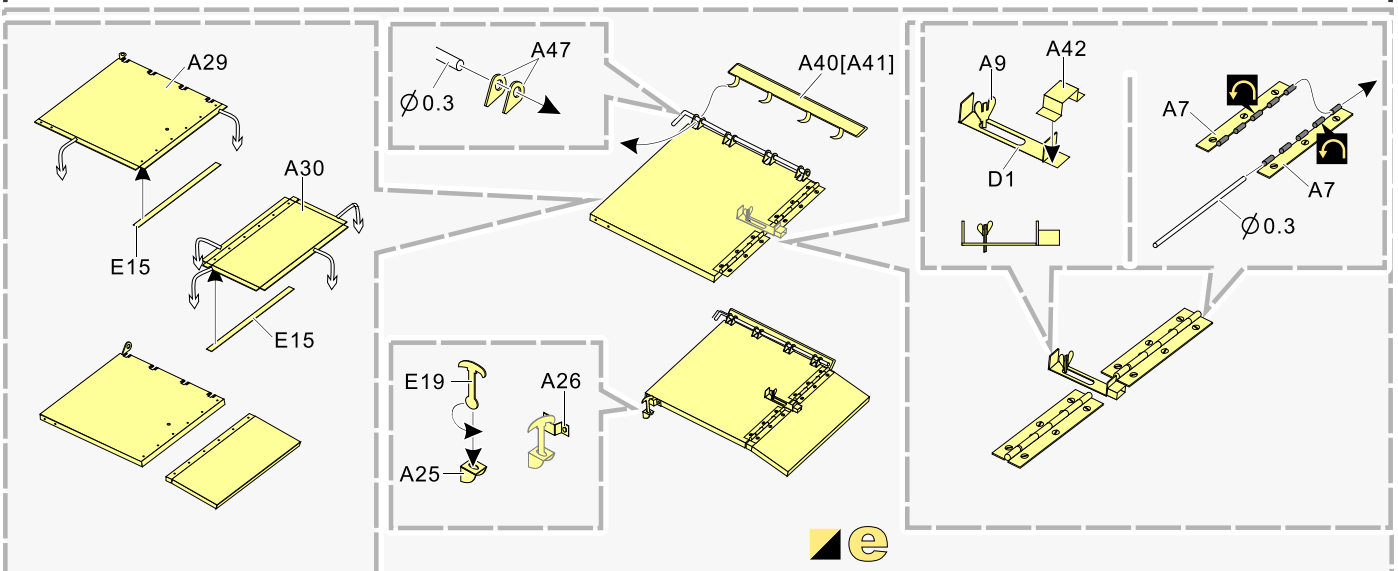

1/35 MILITARY MINIATURE VEHICLE UPGRADE SERIES PE35914

WWII German SturmTiger Basic

二战德军突击虎自行臼炮改造件

[For RMF 5012]

■ 推荐使用工具 RECOMMENDED TOOLS

- 
 安装
install
- 
 折叠
bend
- A1**
 改造件零件编号
PE/resin part number
- B12**
 原零件编号
kit part number
- C22**
 被替换的原零件编号
replaced kit part number
- 
 另一侧相同制作
repeat on opposite side
- 
 切除
remove
- 
 打磨
grind off
- 
 弧度卷曲
radial bending
- 
 制作若干组
multiple assembly
- 
 选择安装
alternative
- 
 钻孔
drill
- 
 用胶棒制作
make from plastic rod

 用尖端在凹槽处冲压
use penpoint to press on the dent

蚀刻片零件内侧面向上
Put the part upside down
 用笔尖在凹槽处刺
Use penpoint to press on the dent

1/35 MILITARY MINIATURE VEHICLE UPGRADE SERIES PE35914

1/35 MILITARY MINIATURE VEHICLE UPGRADE SERIES PE35914