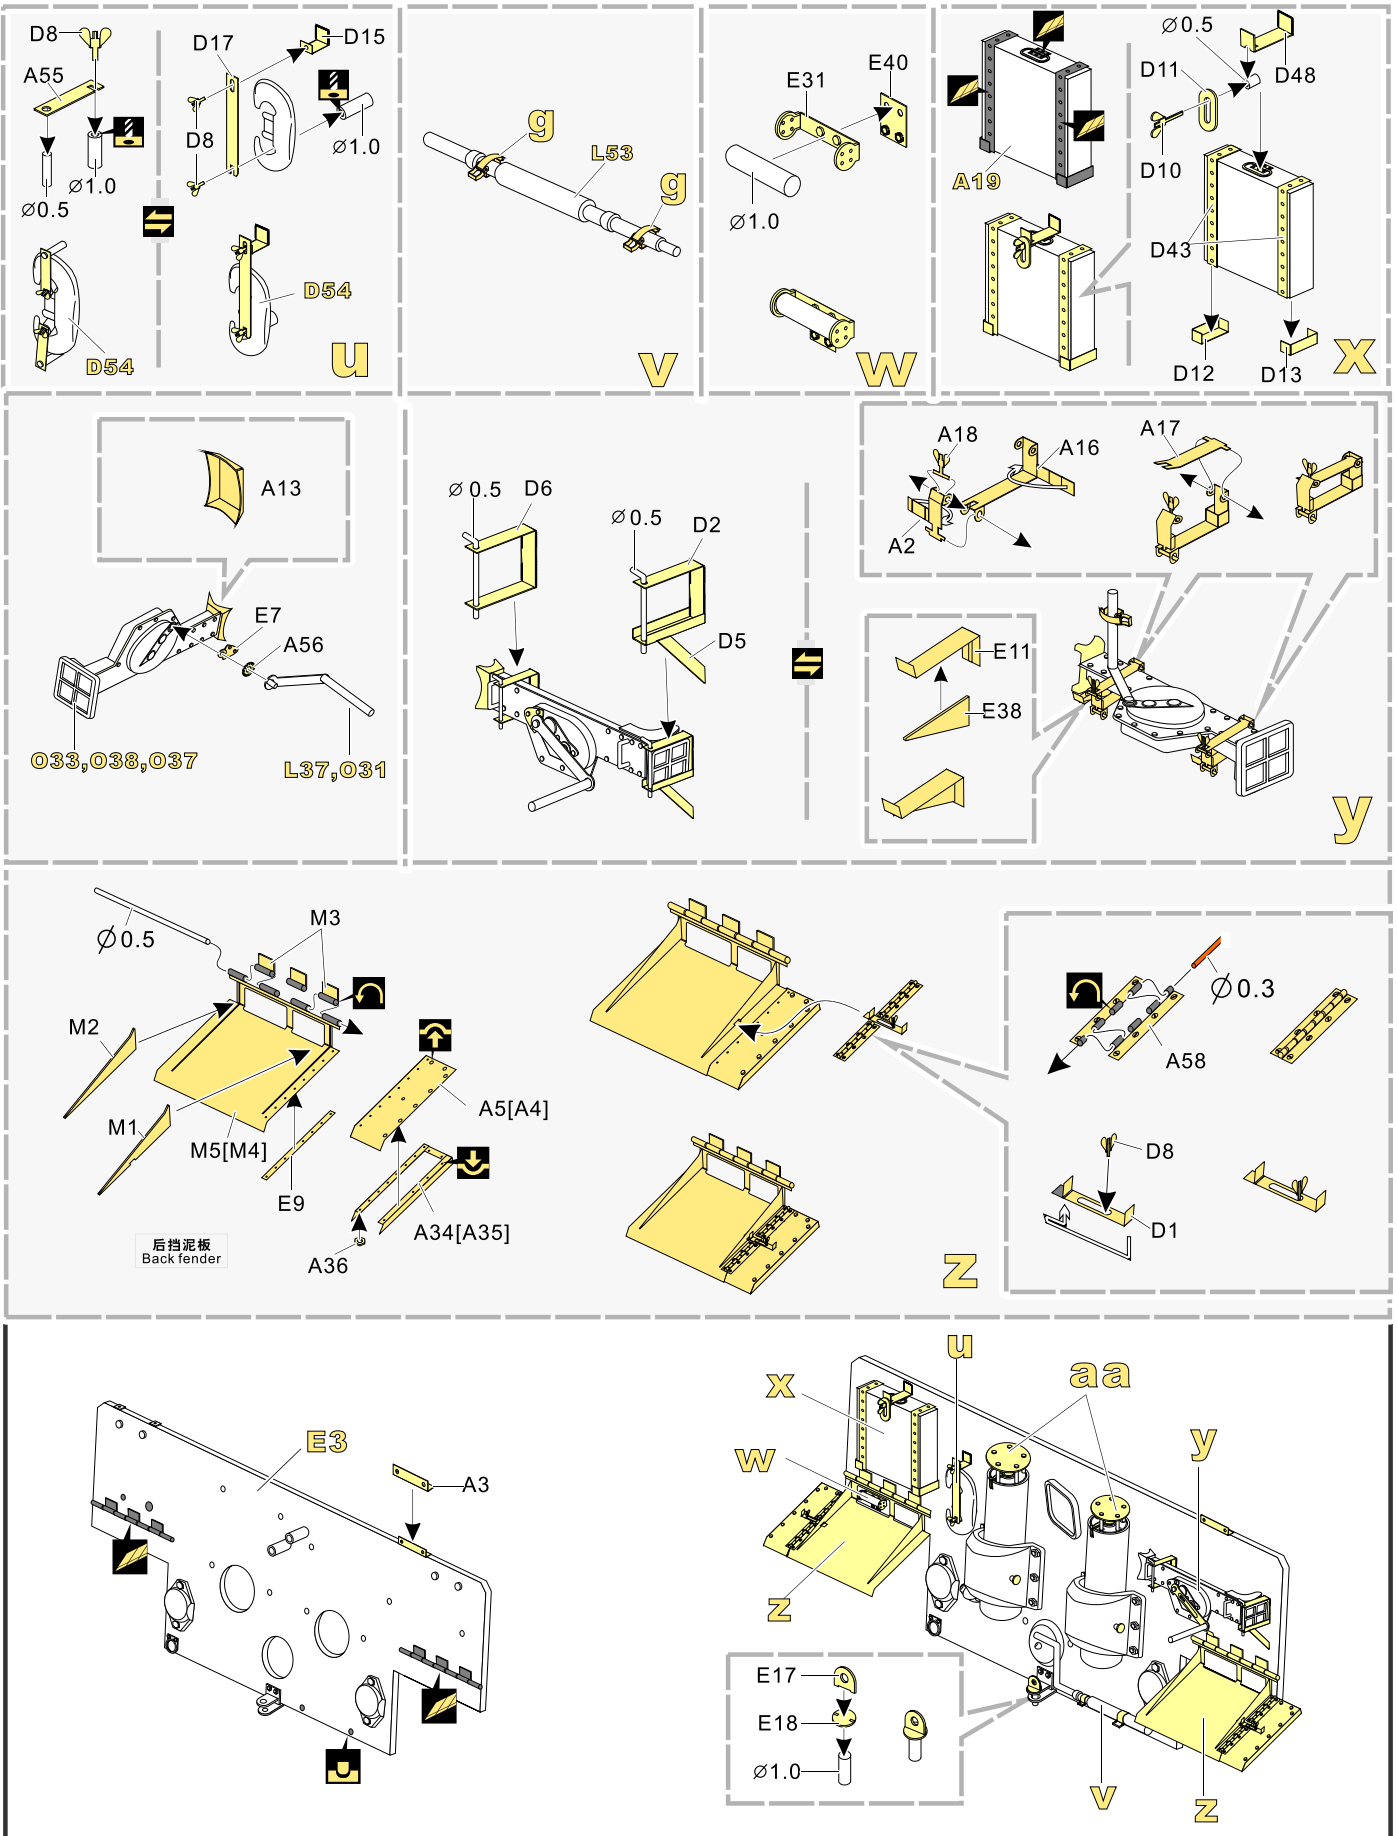

1/35 MILITARY MINIATURE VEHICLE UPGRADE SERIES PE35914