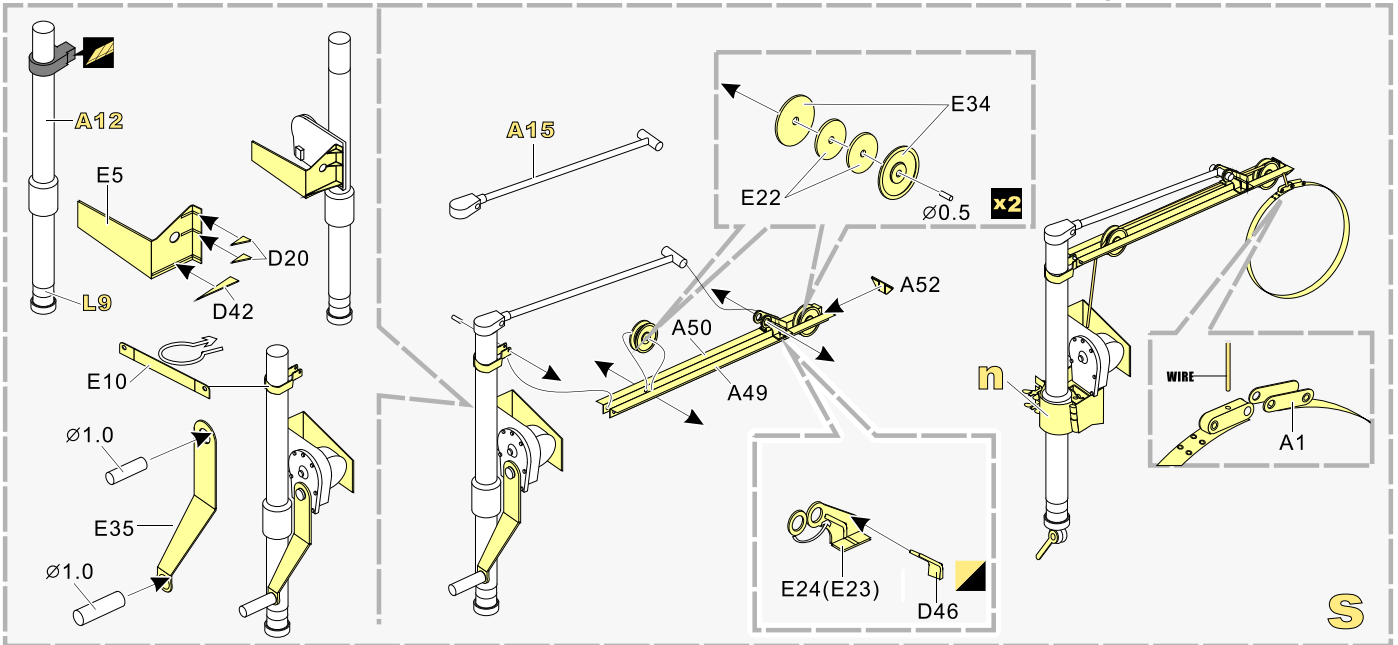

1/35 MILITARY MINIATURE VEHICLE UPGRADE SERIES PE35914