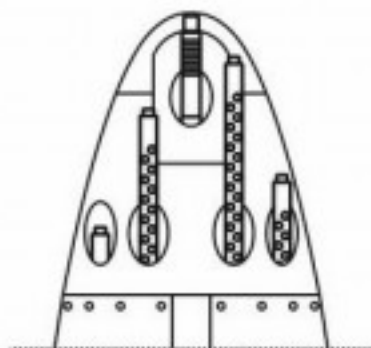

1:48
AIR MASTER SERIES
AM-48-114

P-38 LIGHTNING

EARLY ARMAMENT (.50 CAL BROWNING'S
 WITH DRILLED COOLING JACKETS
 & EARLY AND LATE 20MM CANNON TIPS)

P-38 LIGHTNING - UZBROJENIE TYP WCZESNY

SET INCLUDES

ZESTAW ZAWIERA

MOUNTING PLACE (1:48 SCALE)

MIEJSCE ZAMOCOWANIA (SKALA 1:48)

MOST COMMON WEAPON CONFIGURATION
 USED ON EARLY P-38 VERSIONS:

- .50 CAL BROWNING'S WITH DRILLED COOLING JACKETS
- EARLY TYPE OF 20MM CANNON MUZZLE

AM-48-115 - P-38M .50 CAL BROWNING'S AND 20MM CANNON TIPS
 WITH FLASH HIDERS

MASTER

WWW.MASTER-MODEL.PL

©COPYRIGHT 2015, MASTER - PIOTR CZERKASOW
 DESIGNED AND PRODUCED IN POLAND