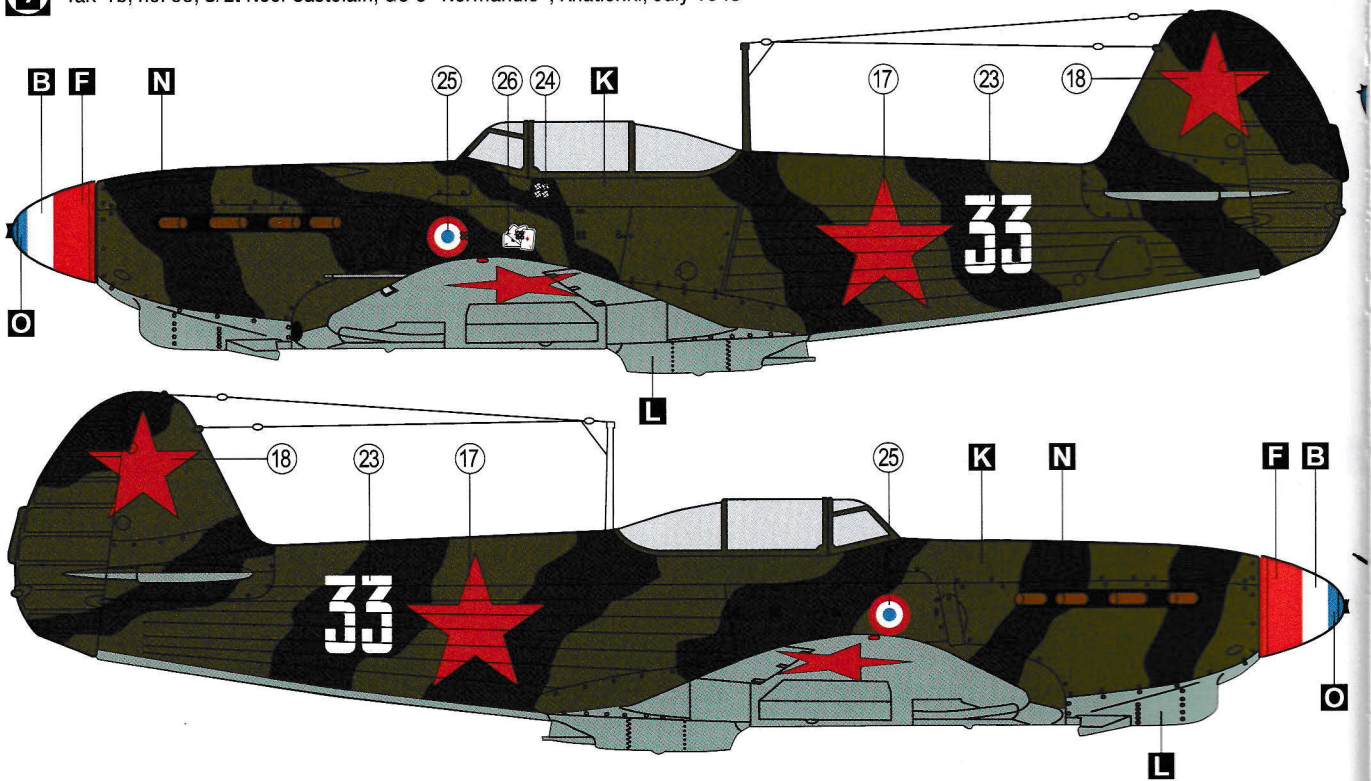

2 Yak-1b, no. 33, S/Lt Noël Castelain, GC 3 "Normandie", Khationki, July 1943