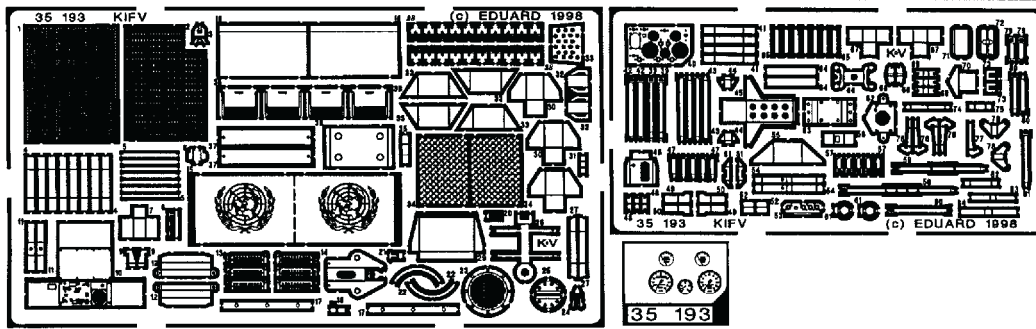

KIFV

35 193

1/35 scale detail set for Academy kit

-  OPPOSITE SIDE
-  REMOVE
-  REPLACE
-  GRIND