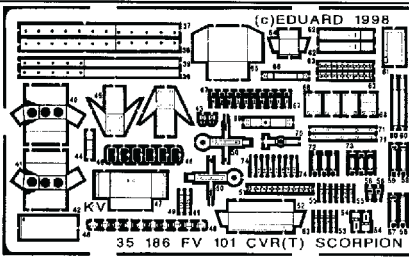

FV 101 CVR(T) SCORPION

35 186

1/35 scale detail set for Revell kit

-  OPPOSITE SIDE
-  REMOVE
-  REPLACE
-  GRIND