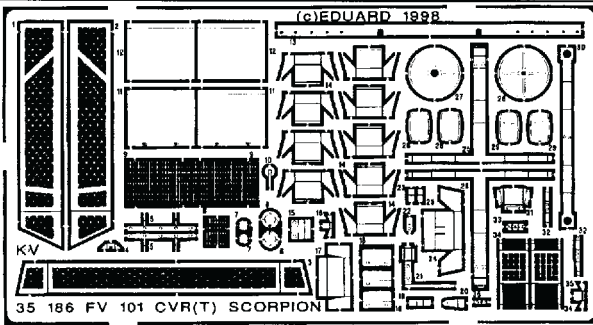

FV 101 CVR(T) SCORPION

35 186

1/35 scale detail set for Revell kit

-  OPPOSITE SIDE
-  REMOVE
-  REPLACE
-  GRIND