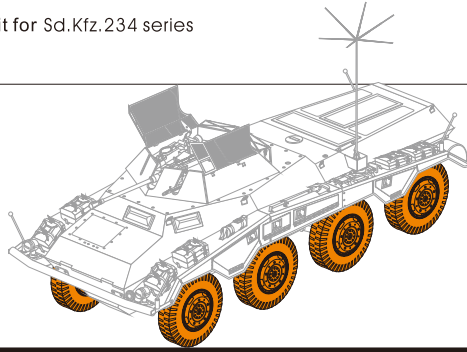

Fit for Sd.Kfz.234 series

Bulged road wheels for Sd.Kfz.234 series (patten 1)
德國Sd.Kfz.234系列戰車負重輪 式樣1