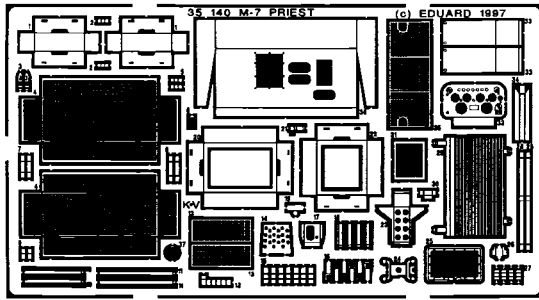

# M-7 "Priest" SPH

1/35 scale detail set for Italeri kit

35 140

OPPOSITE SIDE

REMOVE

REPLACE

35 140