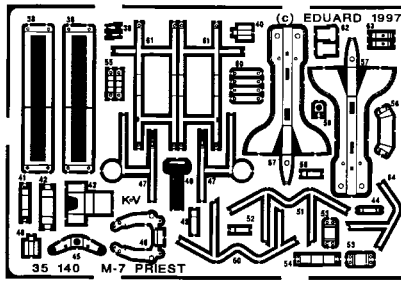

# M-7 "Priest" SPH

1/35 scale detail set for Italeri kit

35 140

OPPOSITE SIDE

REMOVE

REPLACE

35 140