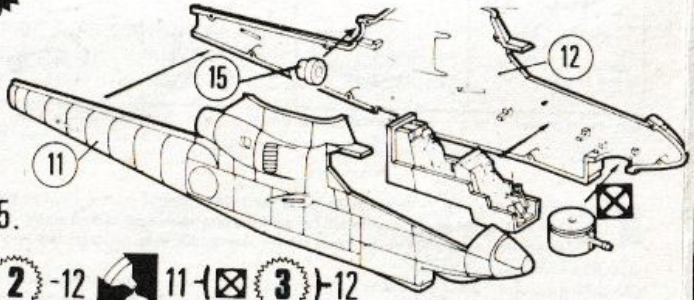

4

15.

2-12

11-12

3-12

9