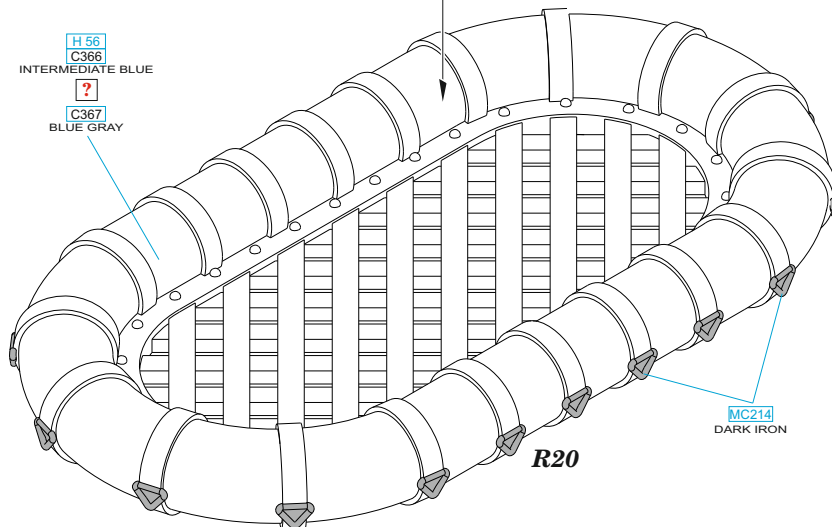

H 56
C366
INTERMEDIATE BLUE
?
C367
BLUE GRAY

MC214
DARK IRON

R20