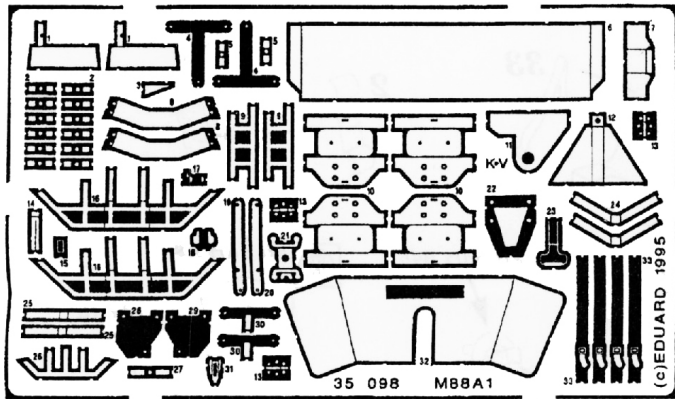

# M88A1 Recovery tank

1/35 scale detail set for AFV CLUB kit

- OPPOSITE SIDE
- REMOVE
- REPLACE