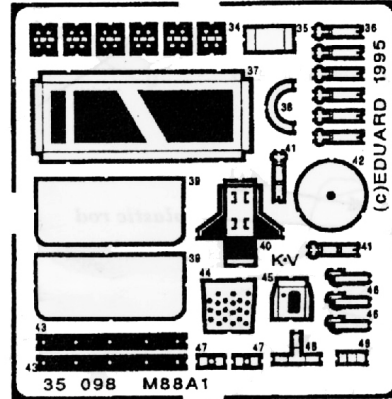

# M88A1 Recovery tank

1/35 scale detail set for AFV CLUB kit

- OPPOSITE SIDE
- REMOVE
- REPLACE