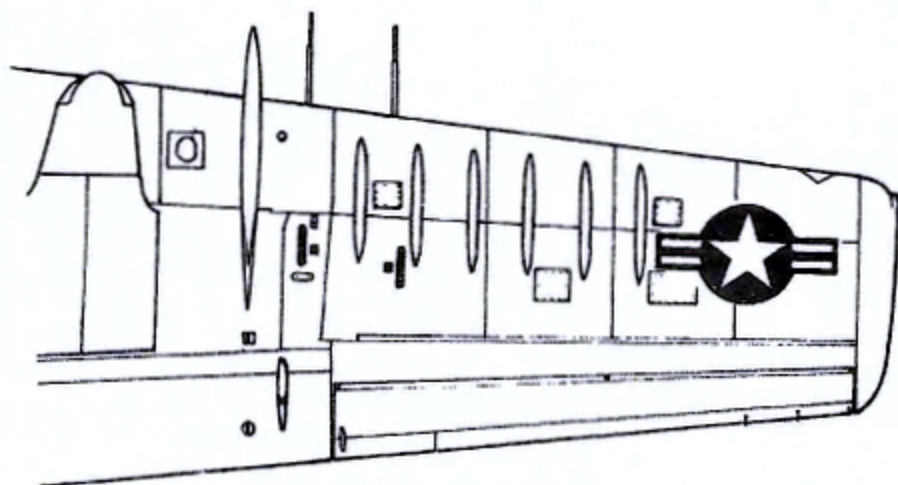

STARBOARD SIDE, UNDER COCKPIT

AILERONS AND ELEVATORS = WHITE

WING TIPS - ORANGE WITH BLACK OUTLINE

NATIONAL INSIGNIAS MAY BE
OBTAINED FROM MICROSCALE
SHEETS #'s 72-84, 48-46

IT IS OUR INTENTION TO
PROVIDE THESE DRAWINGS
FOR DECAL PLACEMENT ONLY.
THEY MAY NOT BE ACCURATE
FOR ANY OTHER PURPOSE.

NOTE - SMALLER NATIONAL INSIGNIA
UNDER WING, OUTSIDE
ARMAMENT RACKS