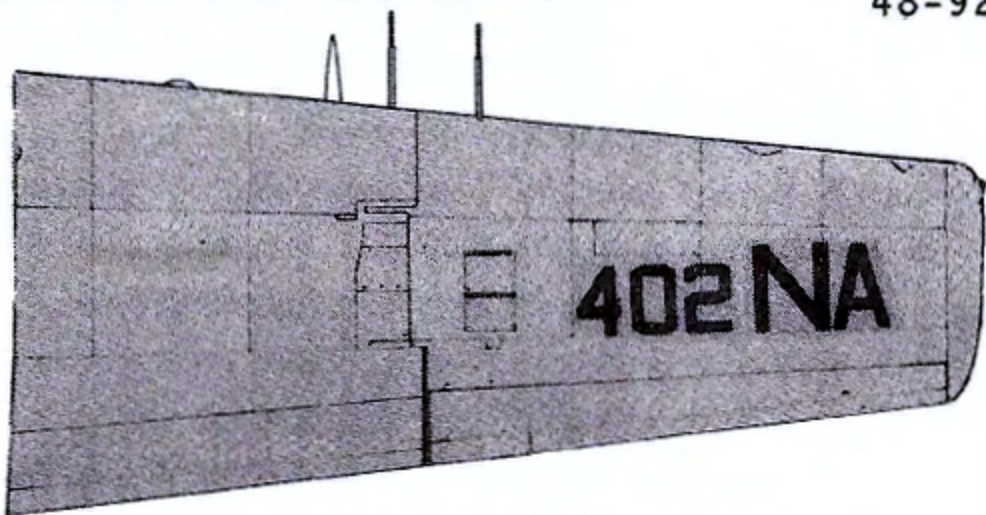

STARBOARD SIDE, UNDER COCKPIT

AILERONS AND ELEVATORS = WHITE

WING TIPS - ORANGE WITH BLACK OUTLINE

NATIONAL INSIGNIAS MAY BE
OBTAINED FROM MICROSCALE
SHEETS #'s 72-84, 48-46

IT IS OUR INTENTION TO
PROVIDE THESE DRAWINGS
FOR DECAL PLACEMENT ONLY.
THEY MAY NOT BE ACCURATE
FOR ANY OTHER PURPOSE.

NOTE - SMALLER NATIONAL INSIGNIA
UNDER WING, OUTSIDE
ARMAMENT RACKS