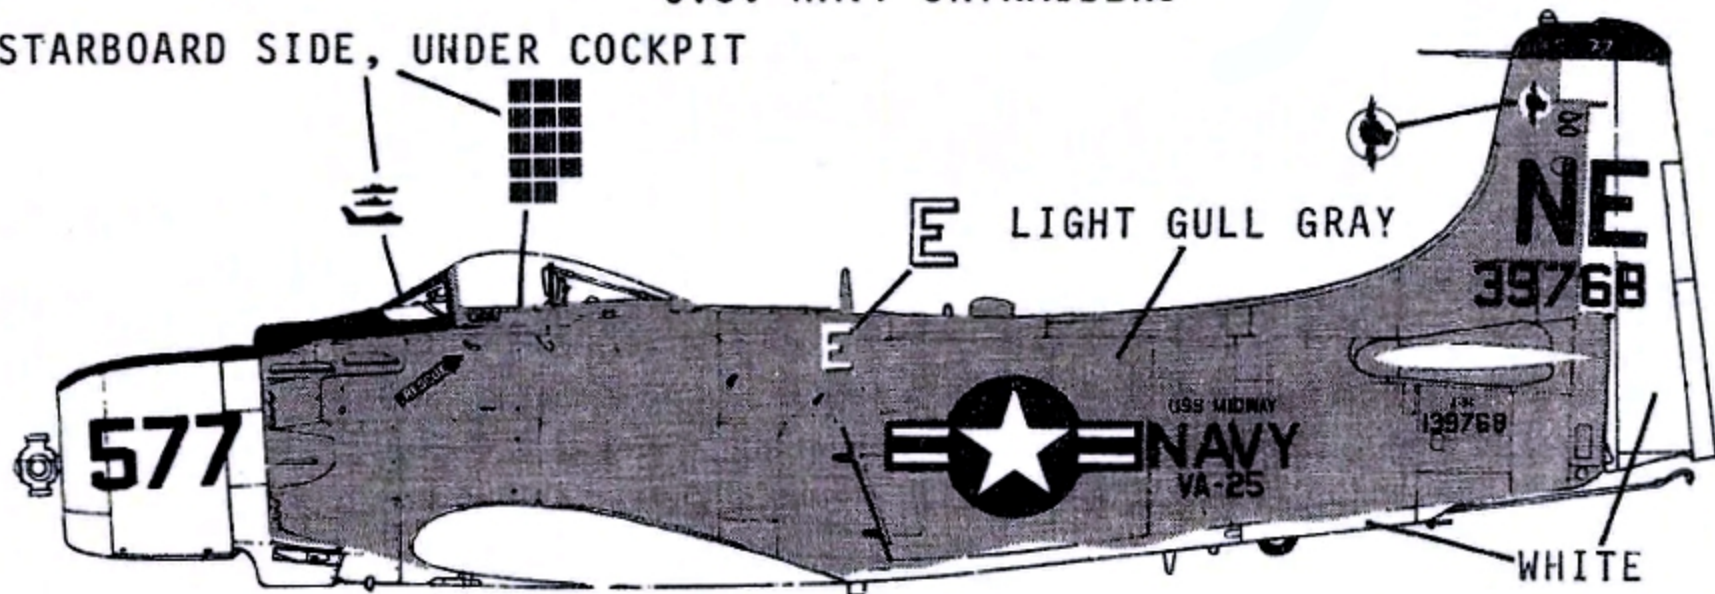

STARBOARD SIDE, UNDER COCKPIT

AILERONS AND ELEVATORS = WHITE

WING TIPS - ORANGE WITH BLACK OUTLINE

NATIONAL INSIGNIAS MAY BE
OBTAINED FROM MICROSCALE
SHEETS #'s 72-84, 48-46

IT IS OUR INTENTION TO
PROVIDE THESE DRAWINGS
FOR DECAL PLACEMENT ONLY.
THEY MAY NOT BE ACCURATE
FOR ANY OTHER PURPOSE.

NOTE - SMALLER NATIONAL INSIGNIA
UNDER WING, OUTSIDE
ARMAMENT RACKS