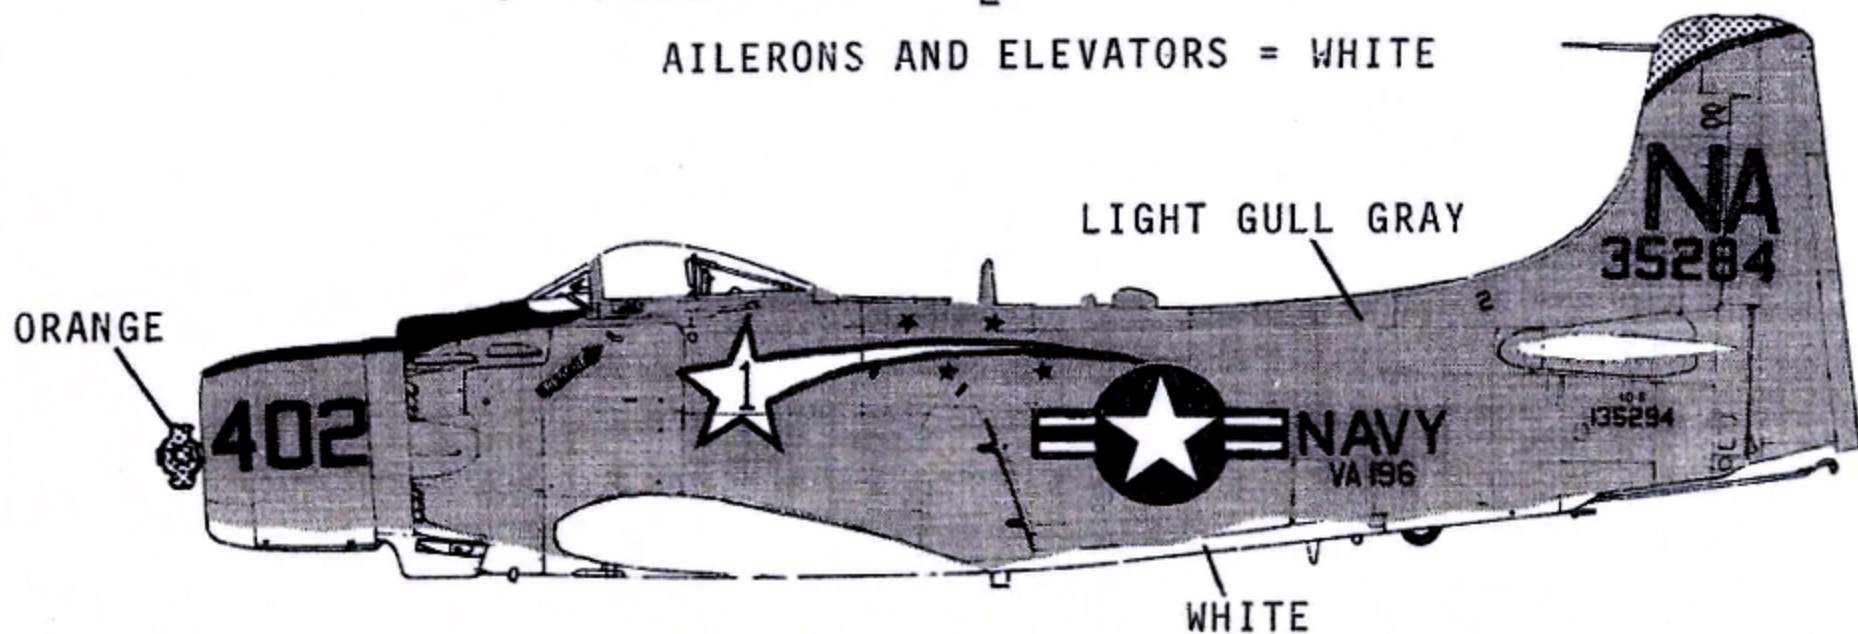

STARBOARD SIDE, UNDER COCKPIT

AILERONS AND ELEVATORS = WHITE

WING TIPS - ORANGE WITH BLACK OUTLINE

NATIONAL INSIGNIAS MAY BE
OBTAINED FROM MICROSCALE
SHEETS #'s 72-84, 48-46

IT IS OUR INTENTION TO
PROVIDE THESE DRAWINGS
FOR DECAL PLACEMENT ONLY.
THEY MAY NOT BE ACCURATE
FOR ANY OTHER PURPOSE.

NOTE - SMALLER NATIONAL INSIGNIA
UNDER WING, OUTSIDE
ARMAMENT RACKS