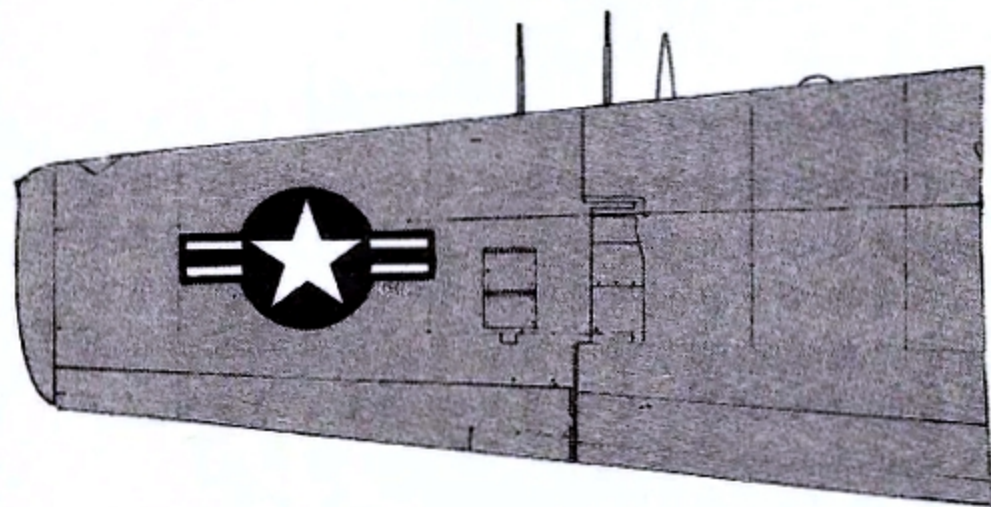

STARBOARD SIDE, UNDER COCKPIT

AILERONS AND ELEVATORS = WHITE

WING TIPS - ORANGE WITH BLACK OUTLINE

NATIONAL INSIGNIAS MAY BE
OBTAINED FROM MICROSCALE
SHEETS #'s 72-84, 48-46

IT IS OUR INTENTION TO
PROVIDE THESE DRAWINGS
FOR DECAL PLACEMENT ONLY.
THEY MAY NOT BE ACCURATE
FOR ANY OTHER PURPOSE.

NOTE - SMALLER NATIONAL INSIGNIA
UNDER WING, OUTSIDE
ARMAMENT RACKS