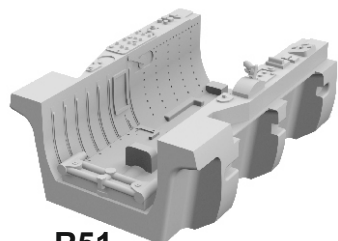

672 234 MiG-21PFM cockpit

for Eduard kit - pro stavěbnici Eduard

1/72 scale

R14

R49

R50

R51

R52

This product contains metal and resin detail parts for upgrading scale plastic models. When selecting this set make sure that it is for the kit mentioned in product name as these sets are made specifically for that kit. When upgrading the model some cutting or corrections may be necessary for parts to fit accurately. **WARNING!** This set contains small and sharp parts. Work carefully in a ventilated and well-lit room. Safety glasses are recommended. This product is not suitable for children below 14 years of age.