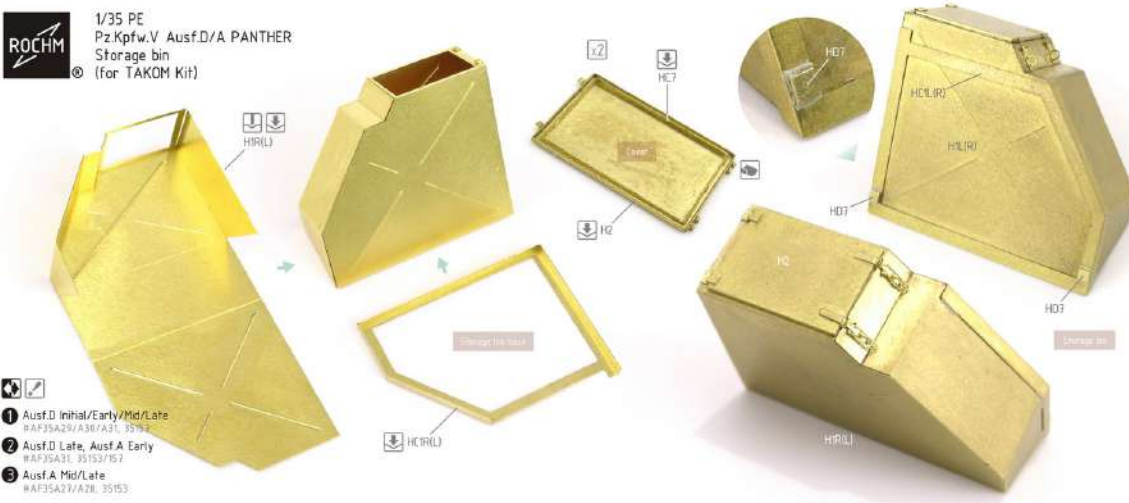

1/35  
Pz.Kpfw.V Ausf.D PANTHER  
Initial/Early Production  
(for Takom Kit)

1/35 PE  
PzKpfw V Ausf D/A PANTHER  
Fenders & Side Skirts  
(for TAKOM kit)

1/35 PE  
Pz Kpfw.V Ausf.D/A PANTHER  
Storage bin  
(for TAKOM Kit)

- 1 Ausf.D Initial/Early/Mid/Late  
#AF35A20/A30/A31, 35794
- 2 Ausf.D Late, Ausf.A Early  
#AF35A31, 35537/57
- 3 Ausf.A Mid/Late  
#AF35A27/A28, 35153