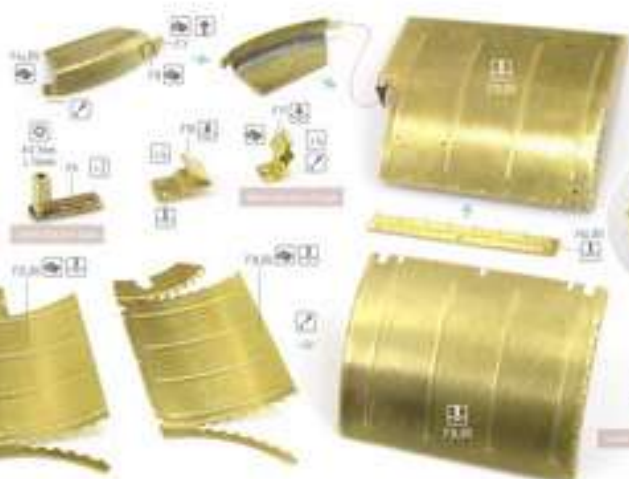

1/35  
Pz.Kpfw.V Ausf.D PANTHER  
Initial/Early Production  
(for Takom Kit)

1/35 PE  
PzKpfw V Ausf D/A PANTHER  
Fenders & Side Skirts  
(for TAKOM kit)

1/35 PE  
Pz Kpfw.V Ausf.D/A PANTHER  
Storage bin  
(for TAKOM Kit)

- 1 Ausf.D Initial/Early/Mid/Late  
#AF35A20/A30/A31, 35794
- 2 Ausf.D Late, Ausf.A Early  
#AF35A31, 35537/57
- 3 Ausf.A Mid/Late  
#AF35A27/A28, 35153