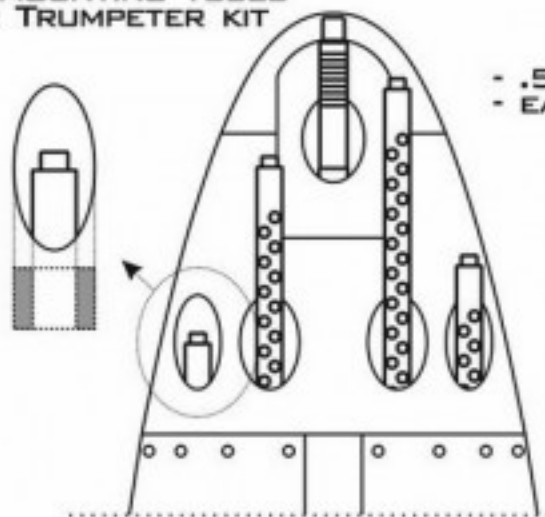

1:32
AIR MASTER SERIES
AM-32-086

P-38 LIGHTNING
 EARLY ARMAMENT (.50 CAL BROWNING'S
 WITH DRILLED COOLING JACKETS
 & EARLY AND LATE 20MM CANNON TIPS)
 P-38 LIGHTNING - UZBROJENIE TYP Wczesny

SET INCLUDES
 ZESTAW ZAWIERA

MOUNTING PLACE (1:32 SCALE)
 MIEJSCE ZAMOCOWANIA (SKALA 1:32)

USE MOUNTING TUBES
 FOR TRUMPETER KIT

MOST COMMON WEAPON CONFIGURATION
 USED ON EARLY P-38 VERSIONS:

- .50 CAL BROWNING'S WITH DRILLED COOLING JACKETS
- EARLY TYPE OF 20MM CANNON MUZZLE

SOME PARTICULAR EXAMPLES FROM P-38 H, J AND L
 SERIES CARRIED FOLLOWING WEAPON CONFIGURATION:

- .50 CAL BROWNING'S WITH DRILLED COOLING JACKETS
- LATE TYPE OF 20MM CANNON MUZZLE

OTHER P-38 MASTER SETS:

- AM-32-087 - P-38 LATE ARMAMENT (.50 CAL BROWNING'S WITH COVERED COOLING JACKETS & LATE 20MM CANNON TIPS)
- AM-32-088 - P-38M .50 CAL BROWNING'S AND 20MM CANNON TIPS WITH FLASH HIDERS