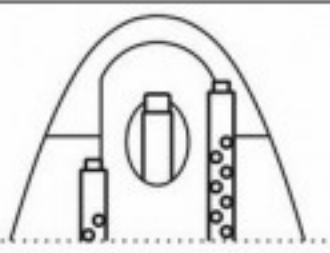

1:32
AIR MASTER SERIES
AM-32-086

P-38 LIGHTNING
 EARLY ARMAMENT (.50 CAL BROWNING'S
 WITH DRILLED COOLING JACKETS
 & EARLY AND LATE 20MM CANNON TIPS)
 P-38 LIGHTNING - UZBROJENIE TYP Wczesny

SET INCLUDES
 ZESTAW ZAWIERA

MOUNTING PLACE (1:32 SCALE)
 MIEJSCE ZAMOCOWANIA (SKALA 1:32)

USE MOUNTING TUBES
 FOR TRUMPETER KIT

MOST COMMON WEAPON CONFIGURATION
 USED ON EARLY P-38 VERSIONS:

- .50 CAL BROWNING'S WITH DRILLED COOLING JACKETS
- EARLY TYPE OF 20MM CANNON MUZZLE