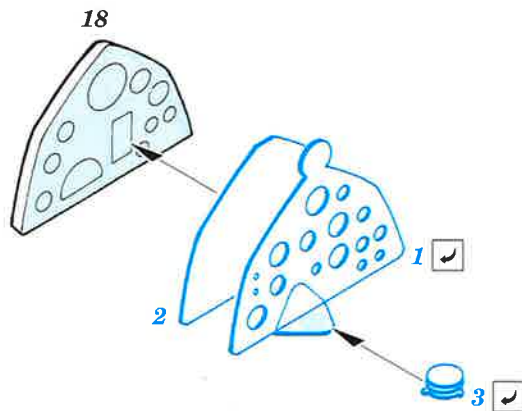

KUIVALAINEN

KPE 72032

Photo etched parts
for Heller 1/72 kit

DH-89 Dragon Rapide

- | | | |
|---------------------|---------------------|-------|
| SYMETRICAL ASSEMBLY | BEND | GRIND |
| REMOVE | OPTION | |
| DRILL HOLE | REPLACE | |
| PHOTO-ETCHED PARTS | PARTS TO BE REMOVED | |
| ORIGINAL KIT PARTS | FILL | |

KUIVALAINEN

A Kiven katu 58
FIN - 00510 Helsinki
Finland
tel int-358-400-564645
www.kuivalainen.biz

This product contains metal detail parts for upgrading scale plastic models. When selecting this set make sure that it is for the kit mentioned on the label as these sets are made specifically for that kit. When upgrading the model some cutting or corrections may be necessary for parts to fit accurately.
WARNING! This set contains small and sharp parts. Work carefully in a ventilated and well-lit room. Safety glasses are recommended. This products is not suitable for children 14 years or younger.