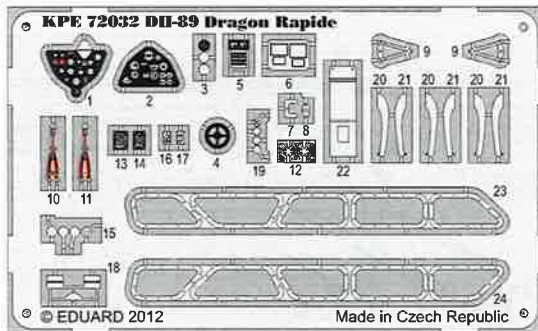

KUIVALAINEN

KPE 72032

Photo etched parts
for Heller 1/72 kit

DH-89 Dragon Rapide

- | | | |
|---------------------|---------------------|-------|
| SYMETRICAL ASSEMBLY | BEND | GRIND |
| REMOVE | OPTION | |
| DRILL HOLE | REPLACE | |
| PHOTO-ETCHED PARTS | PARTS TO BE REMOVED | |
| ORIGINAL KIT PARTS | FILL | |

KUIVALAINEN

A Kiven katu 58
FIN - 00510 Helsinki
Finland
tel int-358-400-564645
www.kuivalainen.biz

This product contains metal detail parts for upgrading scale plastic models. When selecting this set make sure that it is for the kit mentioned on the label as these sets are made specifically for that kit. When upgrading the model some cutting or corrections may be necessary for parts to fit accurately.
WARNING! This set contains small and sharp parts. Work carefully in a ventilated and well-lit room. Safety glasses are recommended. This products is not suitable for children 14 years or younger.