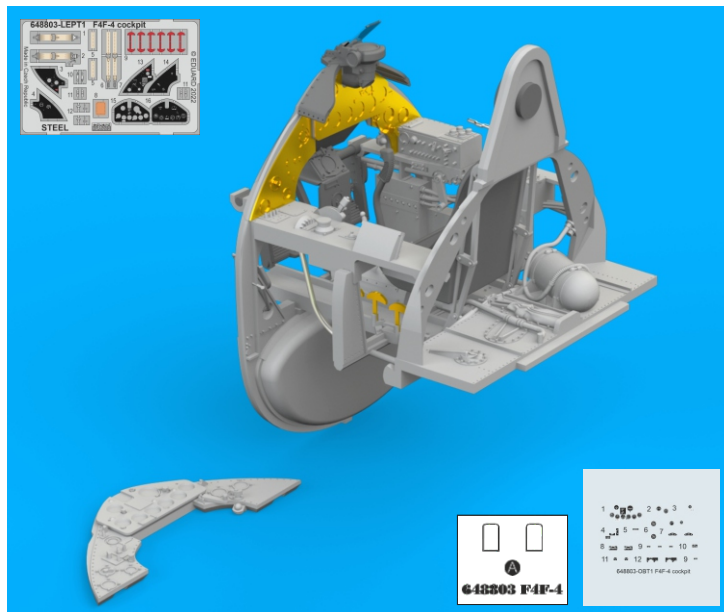

# 648 803 F4F-4 cockpit

for Eduard kit - pro stavěbnici Eduard

eduard  
BRASSIN  
*Print*

1/48 scale

648 803

# F4F-4 cockpit

for Eduard kit - pro stavěbnici Eduard

1/48

BRASSIN

BRASSIN

eduard

COLOURS			
GSI Creos (GUNZE)		Mr.METAL COLOR	
AQUEOUS	Mr.COLOR	Mr.METAL COLOR	
H 2	C 2	SM201	SUPER FINE SILVER
H 6	C 6		
H 8	C 8		
H 12	C 33		
H 47	C 41		
H 52	C 12		
H 58	C351		
H325	C325		

This product contains metal and resin detail parts for upgrading scale plastic models. When selecting this set make sure that it is for the kit mentioned in product name as these sets are made specifically for that kit. When upgrading the model some cutting or corrections may be necessary for parts to fit accurately. WARNING! This set contains small and sharp parts. Work carefully in a ventilated and well-lit room. Safety glasses are recommended. This product is not suitable for children below 14 years of age.