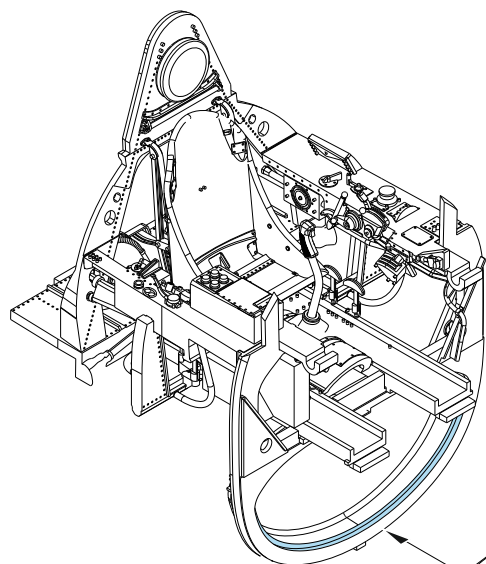

4

R18

H2  
C2  
BLACK

10%  
H12  
C33  
FLAT BLACK

90%  
H58  
C351  
INTERIOR GREEN

R10

H325  
C325  
GRAY

6

plastic part

7

plastic part

5

R88

H8  
C8  
SILVER

wire  
Ø - 0,5mm  
l - 13mm

H8  
C8  
SILVER