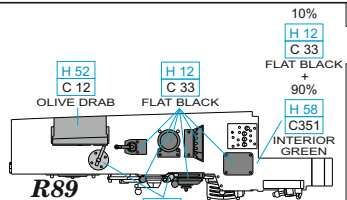

wire  
Ø - 0,5mm  
l - 13mm

DECAL 6

5

H12  
C33  
FLAT BLACK

R14

R14

10%  
H12  
C33  
FLAT BLACK

90%  
H58  
C351  
INTERIOR GREEN