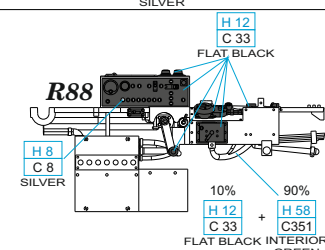

R88

H8
C8
SILVER

H12
C33
FLAT BLACK

10%
H12
C33
FLAT BLACK

90%
H58
C351
INTERIOR GREEN

DECAL

7 8

R89

4

R89

DECAL

11 12

R88

9

R88