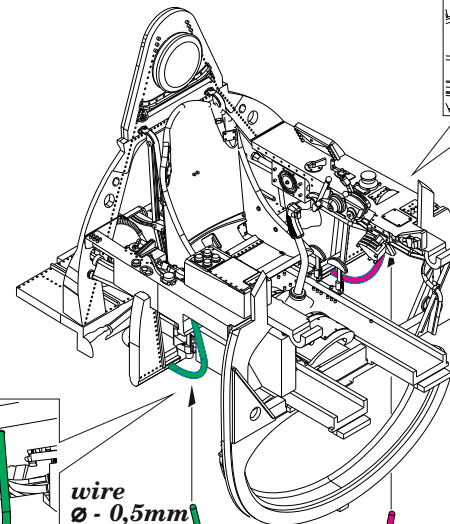

plastic part

7

plastic part

5

R88

H8  
C8  
SILVER

wire  
Ø - 0,5mm  
l - 13mm

H8  
C8  
SILVER

wire  
Ø - 0,5mm  
l - 13mm

DECAL 6

5

H12  
C33  
FLAT BLACK

R14

R14

10%  
H12  
C33  
FLAT BLACK

90%  
H58  
C351  
INTERIOR GREEN