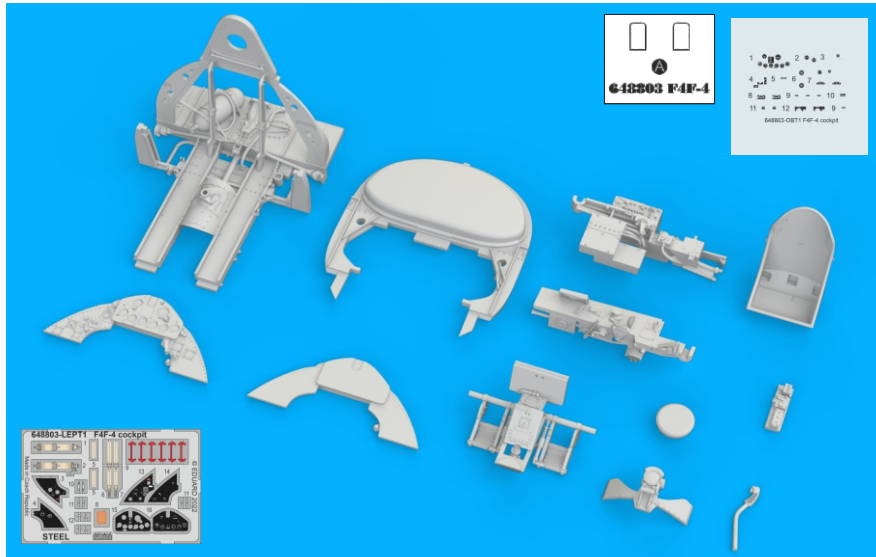

BEST ~~BRASS~~ RESIN AROUND!