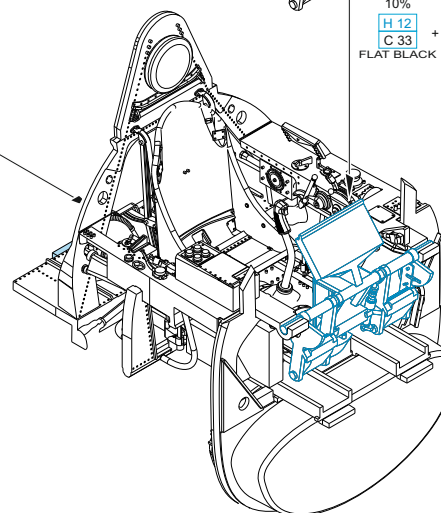

wire  
Ø - 0,5mm  
l - 13mm

DECAL 6

5

H12  
C33  
FLAT BLACK

R14

R14

10%  
H12  
C33  
FLAT BLACK

90%  
H58  
C351  
INTERIOR GREEN