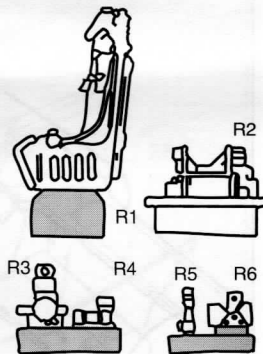

VERLINDEN PRODUCTIONS
 Ondernemersstraat 4,
 KMO-Zone Mallekot
 B-2500 Lier/Belgium

Made in Belgium

Modeling books & accessories

1:48

A7D CORSAIR UPDATE SET 544

CAUTION

These photo-etched parts and resin accessories can only be glued with cyanoacrylate (Super-Glue). Thoroughly clean the parts before gluing.

This update set is designed on Hasegawa's 1/48 A7D. Parts of this set can be used on the A7E from the same manufacturer.

Remove the shaded areas.

2

3

Painting instructions: Painting should be done according to Hasegawa indications.
For further detail on painting of the A7-D see below.