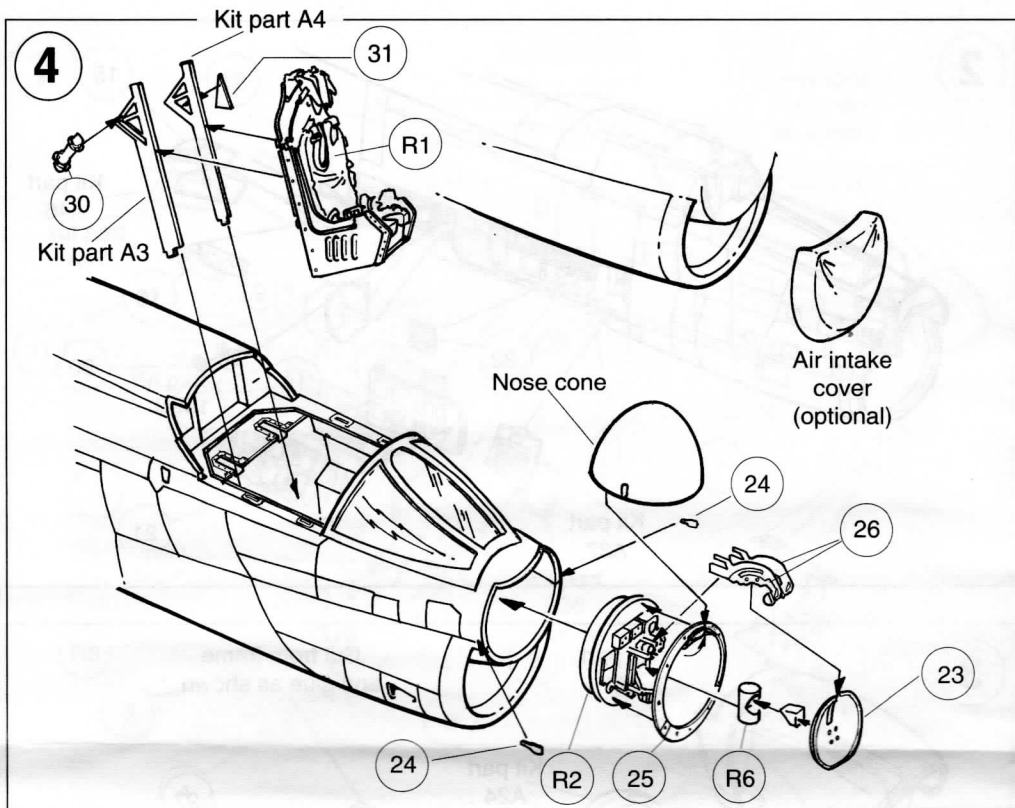

VERLINDEN PRODUCTIONS
 Ondernemersstraat 4,
 KMO-Zone Mallekot
 B-2500 Lier/Belgium

Made in Belgium

Modeling books & accessories

1:48

A7D CORSAIR UPDATE SET 544

CAUTION

These photo-etched parts and resin accessories can only be glued with cyanoacrylate (Super-Glue). Thoroughly clean the parts before gluing.

This update set is designed on Hasegawa's 1/48 A7D. Parts of this set can be used on the A7E from the same manufacturer.

Remove the shaded areas.

2

3

Painting instructions: Painting should be done according to Hasegawa indications.
For further detail on painting of the A7-D see below.

Recommended reference material:

In order to make more of your model, be it in 1/72 or 1/48 scale we can recommend Lock-On N° 8 which covers the A7D and the A7K in detail. Over 80 color photos showing the aircraft in full detail are printed. Special attention was given to the crew and equipment for the benefit of the diorama builders. Ask your local hobby shop for a copy.