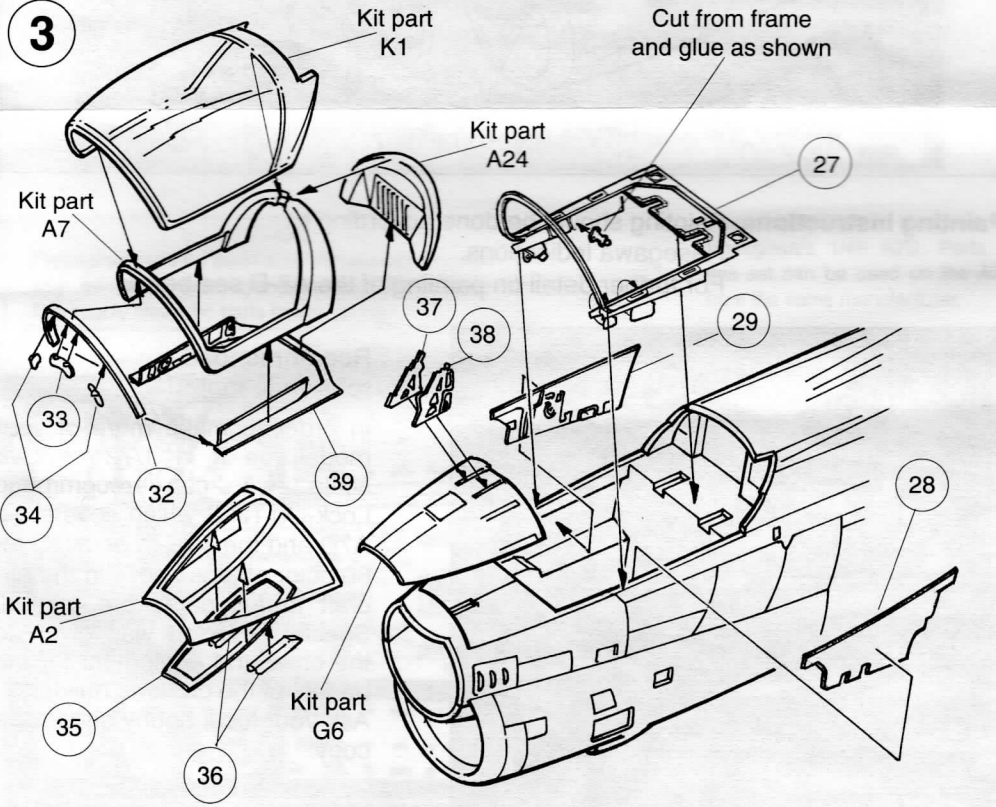

VERLINDEN PRODUCTIONS
 Ondernemersstraat 4,
 KMO-Zone Mallekot
 B-2500 Lier/Belgium

Made in Belgium

Modeling books & accessories

1:48

A7D CORSAIR UPDATE SET 544

CAUTION

These photo-etched parts and resin accessories can only be glued with cyanoacrylate (Super-Glue). Thoroughly clean the parts before gluing.

This update set is designed on Hasegawa's 1/48 A7D. Parts of this set can be used on the A7E from the same manufacturer.

Remove the shaded areas.

2

3

Painting instructions: Painting should be done according to Hasegawa indications.
For further detail on painting of the A7-D see below.