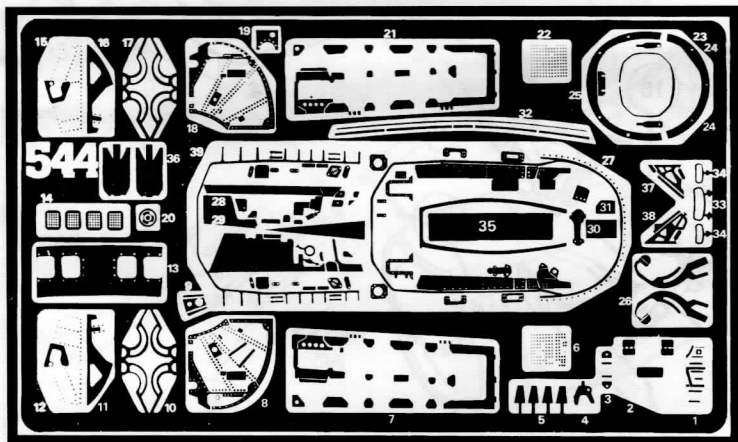

VERLINDEN PRODUCTIONS
 Ondernemersstraat 4,
 KMO-Zone Mallekot
 B-2500 Lier/Belgium

Made in Belgium

Modeling books & accessories

1:48

A7D CORSAIR UPDATE SET 544

CAUTION

These photo-etched parts and resin accessories can only be glued with cyanoacrylate (Super-Glue). Thoroughly clean the parts before gluing.

This update set is designed on Hasegawa's 1/48 A7D. Parts of this set can be used on the A7E from the same manufacturer.

Remove the shaded areas.

2

3

Painting instructions: Painting should be done according to Hasegawa indications.
For further detail on painting of the A7-D see below.

Recommended reference material:

In order to make more of your model, be it in 1/72 or 1/48 scale we can recommend Lock-On N° 8 which covers the A7D and the A7K in detail. Over 80 color photos showing the aircraft in full detail are printed. Special attention was given to the crew and equipment for the benefit of the diorama builders. Ask your local hobby shop for a copy.