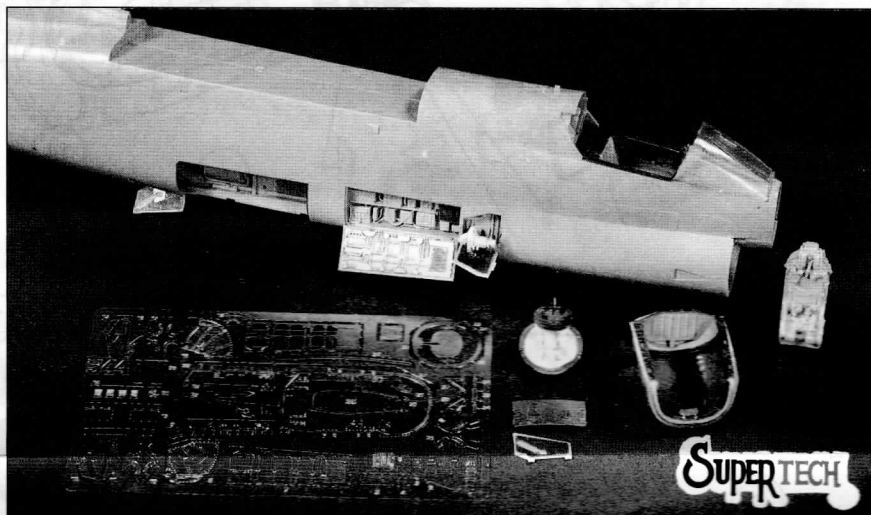

VERLINDEN PRODUCTIONS
 Ondernemersstraat 4,
 KMO-Zone Mallekot
 B-2500 Lier/Belgium

Made in Belgium

Modeling books & accessories

1:48

A7D CORSAIR UPDATE SET 544

CAUTION

These photo-etched parts and resin accessories can only be glued with cyanoacrylate (Super-Glue). Thoroughly clean the parts before gluing.

This update set is designed on Hasegawa's 1/48 A7D. Parts of this set can be used on the A7E from the same manufacturer.

Remove the shaded areas.

2

3

Painting instructions: Painting should be done according to Hasegawa indications.
For further detail on painting of the A7-D see below.