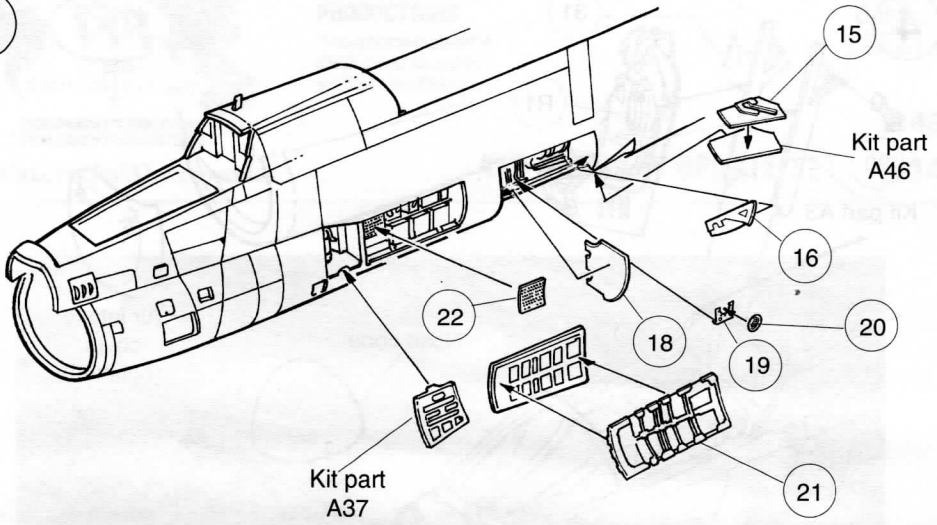

VERLINDEN PRODUCTIONS
 Ondernemersstraat 4,
 KMO-Zone Mallekot
 B-2500 Lier/Belgium

Made in Belgium

Modeling books & accessories

1:48

A7D CORSAIR UPDATE SET 544

CAUTION

These photo-etched parts and resin accessories can only be glued with cyanoacrylate (Super-Glue). Thoroughly clean the parts before gluing.

This update set is designed on Hasegawa's 1/48 A7D. Parts of this set can be used on the A7E from the same manufacturer.

Remove the shaded areas.

2

3

Painting instructions: Painting should be done according to Hasegawa indications.
For further detail on painting of the A7-D see below.