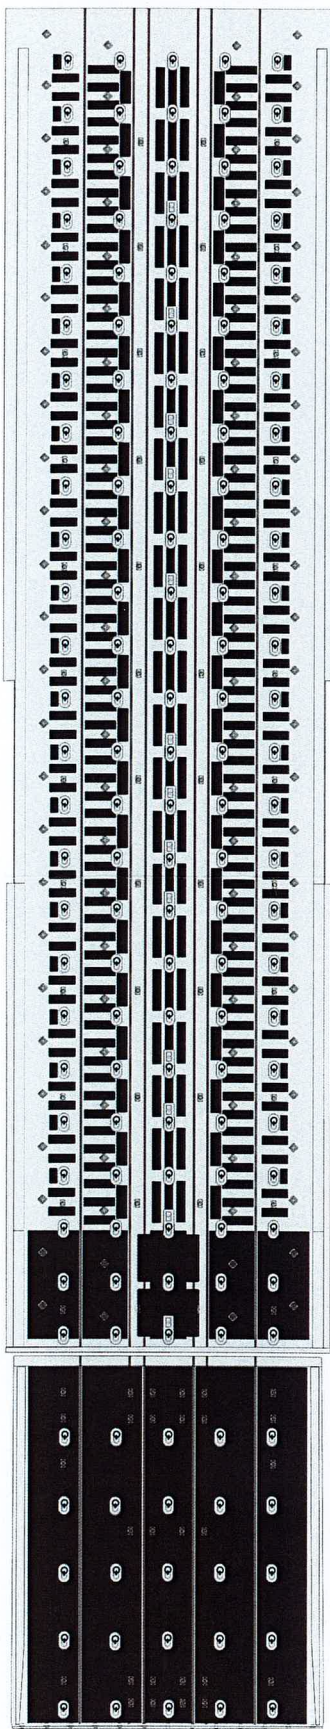

# RAAF C-130H Anti Slip Floor

# REAR DOORS

Front Early

Late / Special Black out

Port side

Starboard side

Main interior colour: Sky Best Match Tamiya Sky XF-21

Door Cover Light Grey Best Match FS-36495

Early

Golden Yellow

Port side

Starboard side

Main interior colour: Sky Best Match Tamiya Sky XF-21

Door Cover Light Grey Best Match FS-36495

Mid

Golden Yellow

Port side