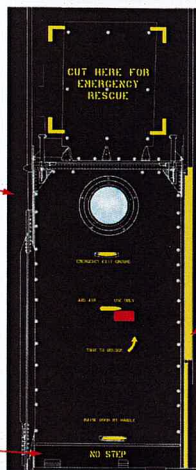

Late

Golden Yellow

Crew Door Stairs

The markings on the crew door stairs has changed over the years. Please refer to images for which ones to use

Decals 1 or 2

Decals 3 or 4