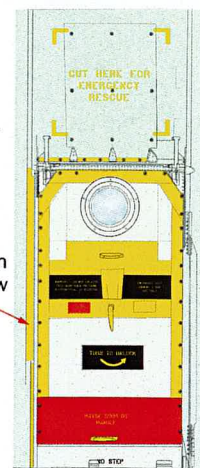

# REAR DOORS

Front Early

Late / Special Black out

Port side

Starboard side

Main interior colour: Sky Best Match Tamiya Sky XF-21

Door Cover Light Grey Best Match FS-36495

Early