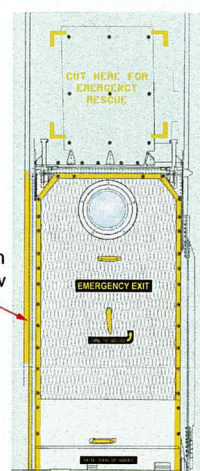

Mid

Golden Yellow

Port side

Starboard side

Matt Black

Gloss Black