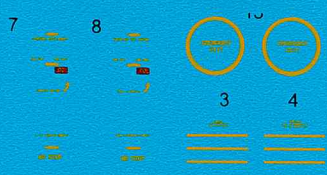

## Crew Door Stairs

The markings on the crew door stairs has changed over the years. Please refer to images for which ones to use

Decals 1 or 2

Decals 3 or 4

Decals 3 or 4

Flat Aluminum

We wish to thank the RAAF for their assistance in the production of this decal set

All Artwork drawn by Steve Evans

© Copyright 2021

RDS-245 1/72 RAAF C-130H Interior decals

PRINTED AND DESIGNED BY:  
ROMY GRAPHICS AUSTRALIA  
AUSTRALIAN MADE AND OWNED

FRONT

FRONT

RAMPS

RAMPS