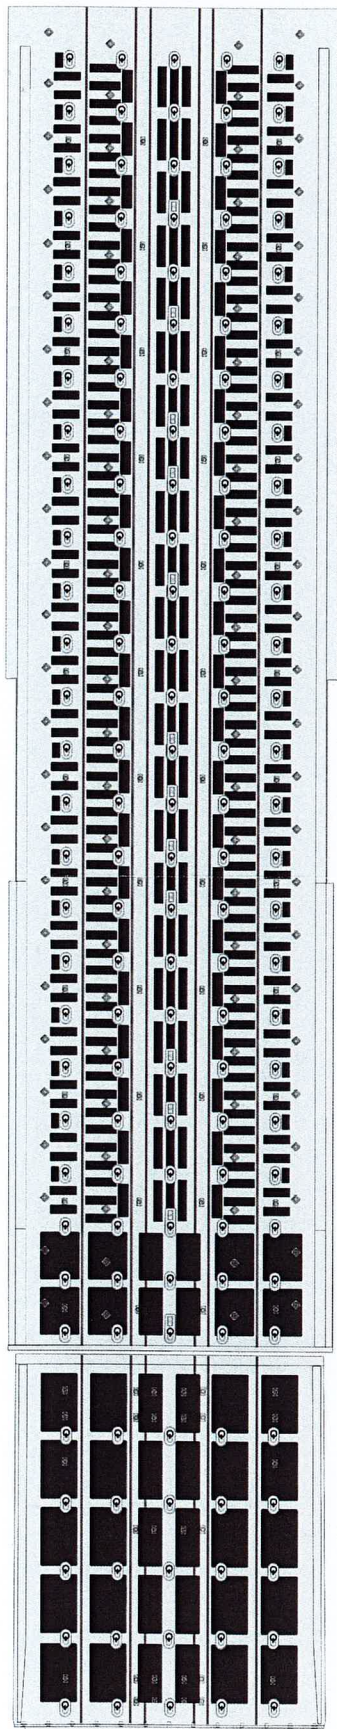

# RAAF C-130H Anti Slip Floor

# REAR DOORS

Front Early

Late / Special Black out

Port side

Starboard side

Main interior colour: Sky Best Match Tamiya Sky XF-21

Door Cover Light Grey Best Match FS-36495

Early

Golden Yellow

Port side

Starboard side

Main interior colour: Sky Best Match Tamiya Sky XF-21

Door Cover Light Grey Best Match FS-36495

Mid

Golden Yellow

Port side