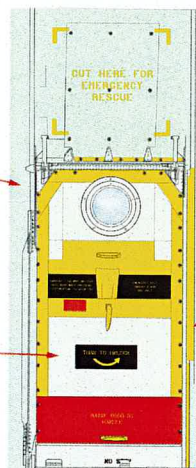

# REAR DOORS

Front Early

Late / Special Black out

Port side

Starboard side

Main interior colour: Sky Best Match Tamiya Sky XF-21

Door Cover Light Grey Best Match FS-36495

Early