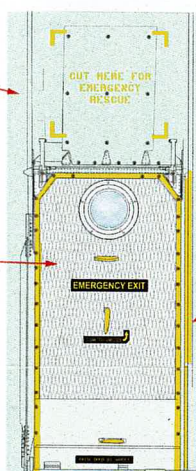

Mid

Golden Yellow

Port side

Starboard side

Matt Black

Gloss Black