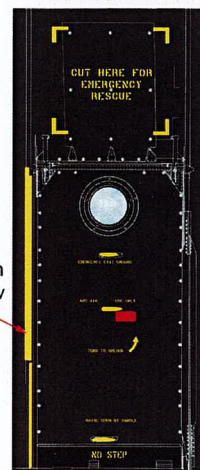

Late

Golden Yellow

Crew Door Stairs

The markings on the crew door stairs has changed over the years. Please refer to images for which ones to use

Decals 1 or 2

Decals 3 or 4