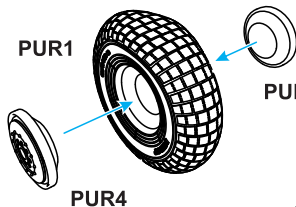

Parts slightly distorted and bent owing to temperature changes or due to material aging can be straightened to requested shape by hot water or hot air jet (hair dryer). This process can be repeated till result is entirely satisfactory. For best result use cyanoacrylate glue! Ungreasing contact areas is recommended before gluing. Wires and rods not included.

[www.cmkkits.com](http://www.cmkkits.com)  
[www.specialhobby.eu](http://www.specialhobby.eu)  
[www.facebook.com/specialhobby/](https://www.facebook.com/specialhobby/)

**CMK H1010**

The Razor Saw with Handle (cat. n. H1010) is a great tool for cutting both plastic and resin. CMK also offers a wide variety of coarse / medium / fine saws.

Special Hobby, Mezileší 718, Praha 9, 193 00, Czech Republic  
e-mail: office@specialhobby.eu

kroky 30 a 65 v návodu stavebnice  
steps 30 and 65 in kit instructions

**Warning**

The wheels in this set are only designed to fit the new Airfix kit. The kit's undercarriage legs are too close to each other that the wheels must be narrow and not to scale. For Hasegawa or Tamiya kits, please get our set no. 7510.