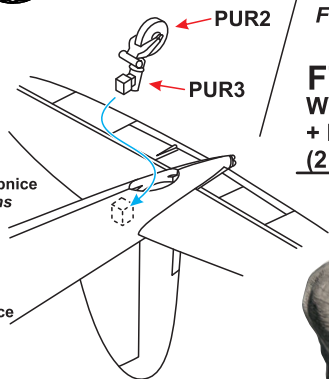

Upozornění

Kola tohoto set jsou určena pouze pro novou stavebnici firmy Airfix. Stavebnice má příliš malou mezeru mezi levou a pravou částí podvozkové nohy a kola tak musí být úzká. Pro stavebnice Tamiya a Hasegawa nabízíme set číslo 7510.

krok 111 v návodu stavebnice
step 111 in kit instructions

díly stavebnice
kit parts