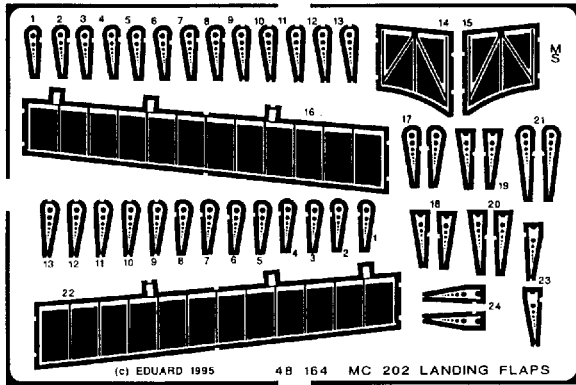

MC-202 LANDING FLAPS

48 164

1/48 scale detail set for HASEGAWA kit

-  OPPOSITE SIDE
-  REMOVE
-  BEND
-  REPLACE
-  GRIND

LEFT FLAP ASSEMBLY